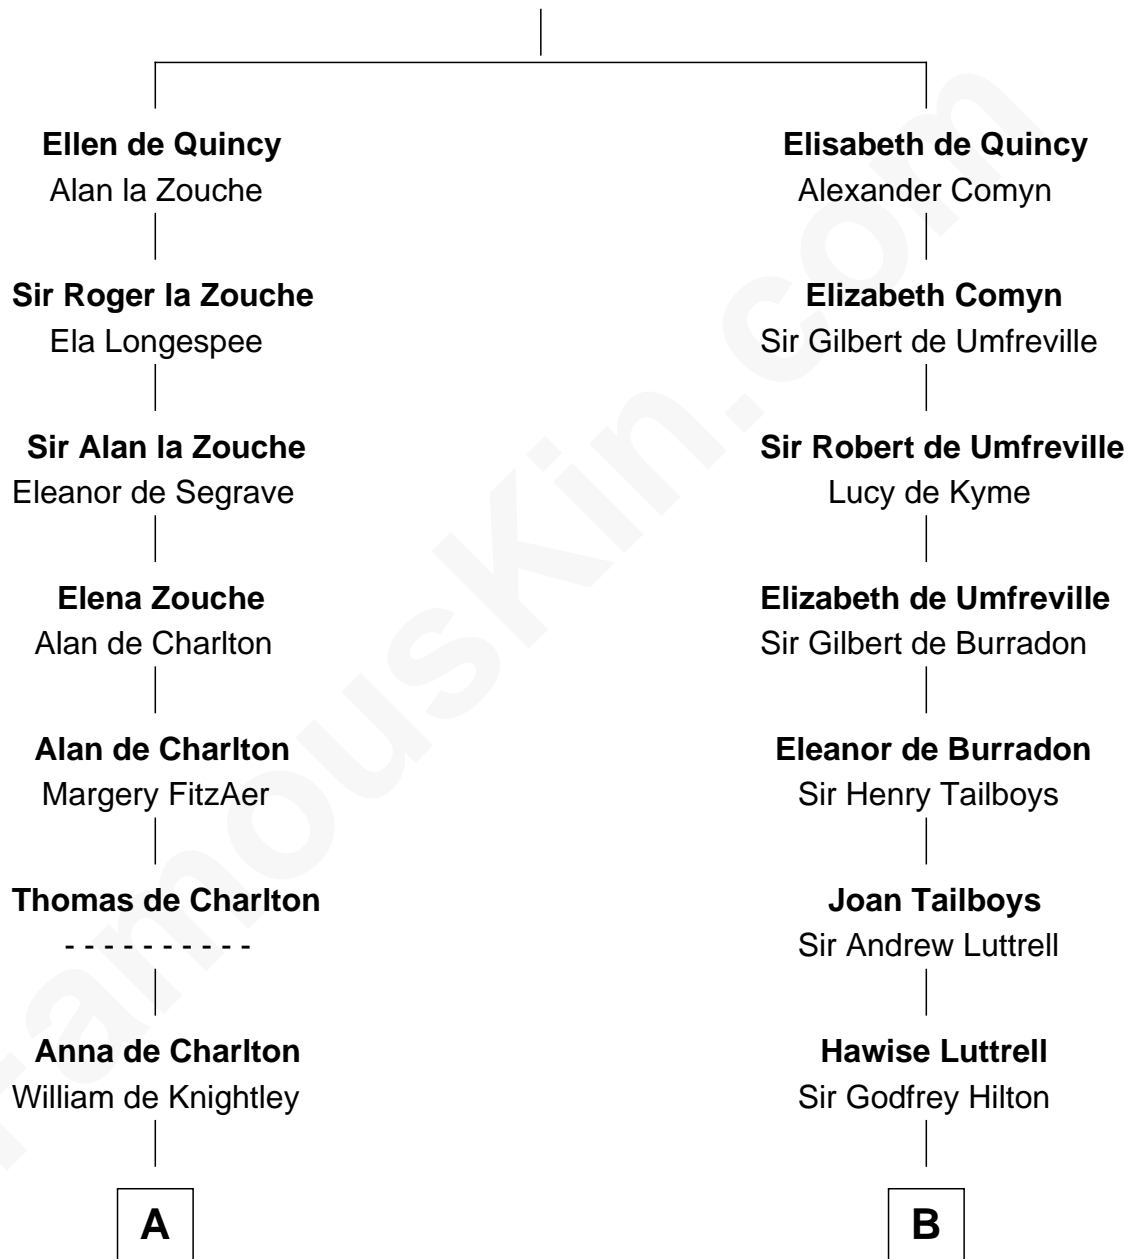

FamousKin.com Relationship Chart of

John Hancock

Signer of the Declaration of Independence

18th cousin 3 times removed of

Franklin D. Roosevelt

32nd U.S. President

Sir Roger de Quincy

Helen of Galloway

C

Rev. John Hancock

Mary Hawke

John Hancock

Signer of Declaration of Independence

D

Edward Hutchinson Robbins

Elizabeth Murray