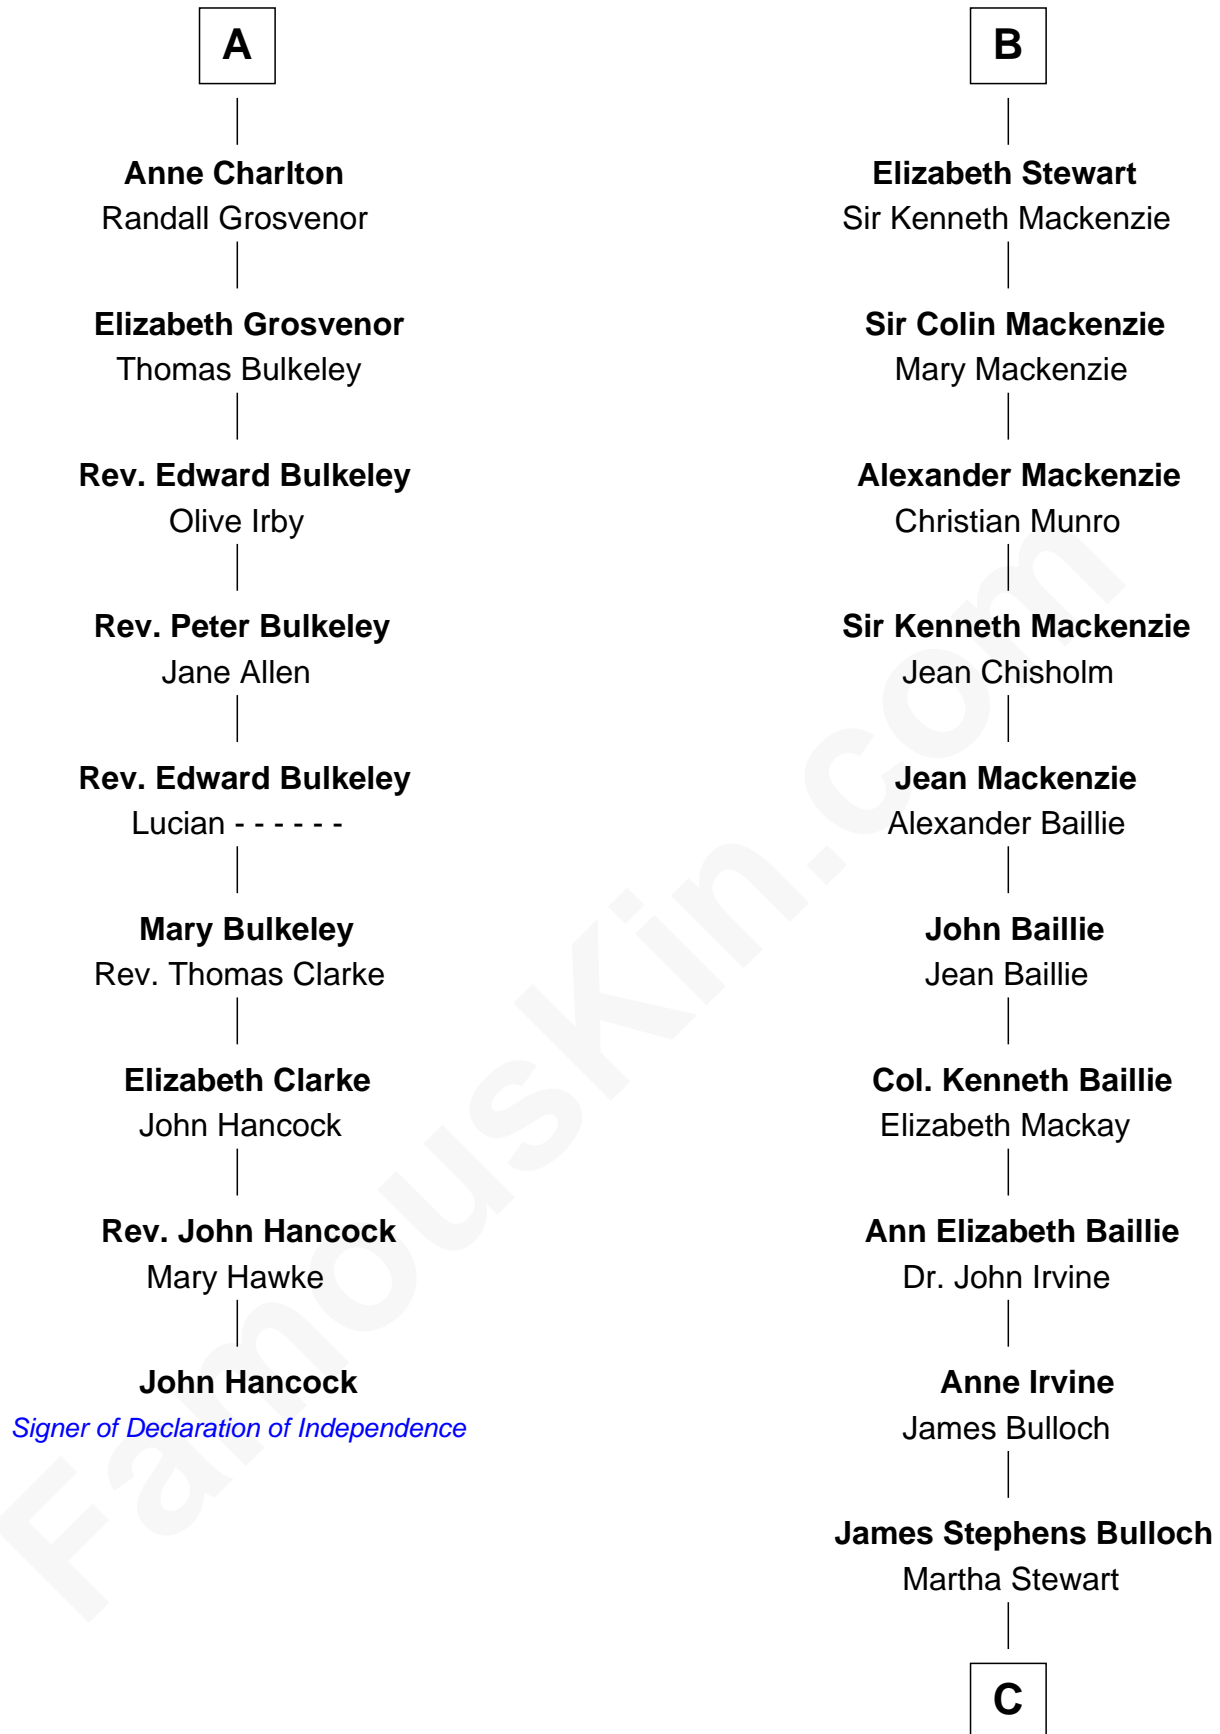

## Relationship Chart of

### John Hancock

*Signer of the Declaration of Independence*

15th cousin 3 times removed of

### Theodore Roosevelt

*26th U.S. President*

**Sir Alan la Zouche**

Eleanor de Segrave

**C**

**Martha Bulloch**  
Theodore Roosevelt

**Theodore Roosevelt**  
*26th U.S. President*

FamousKin.com