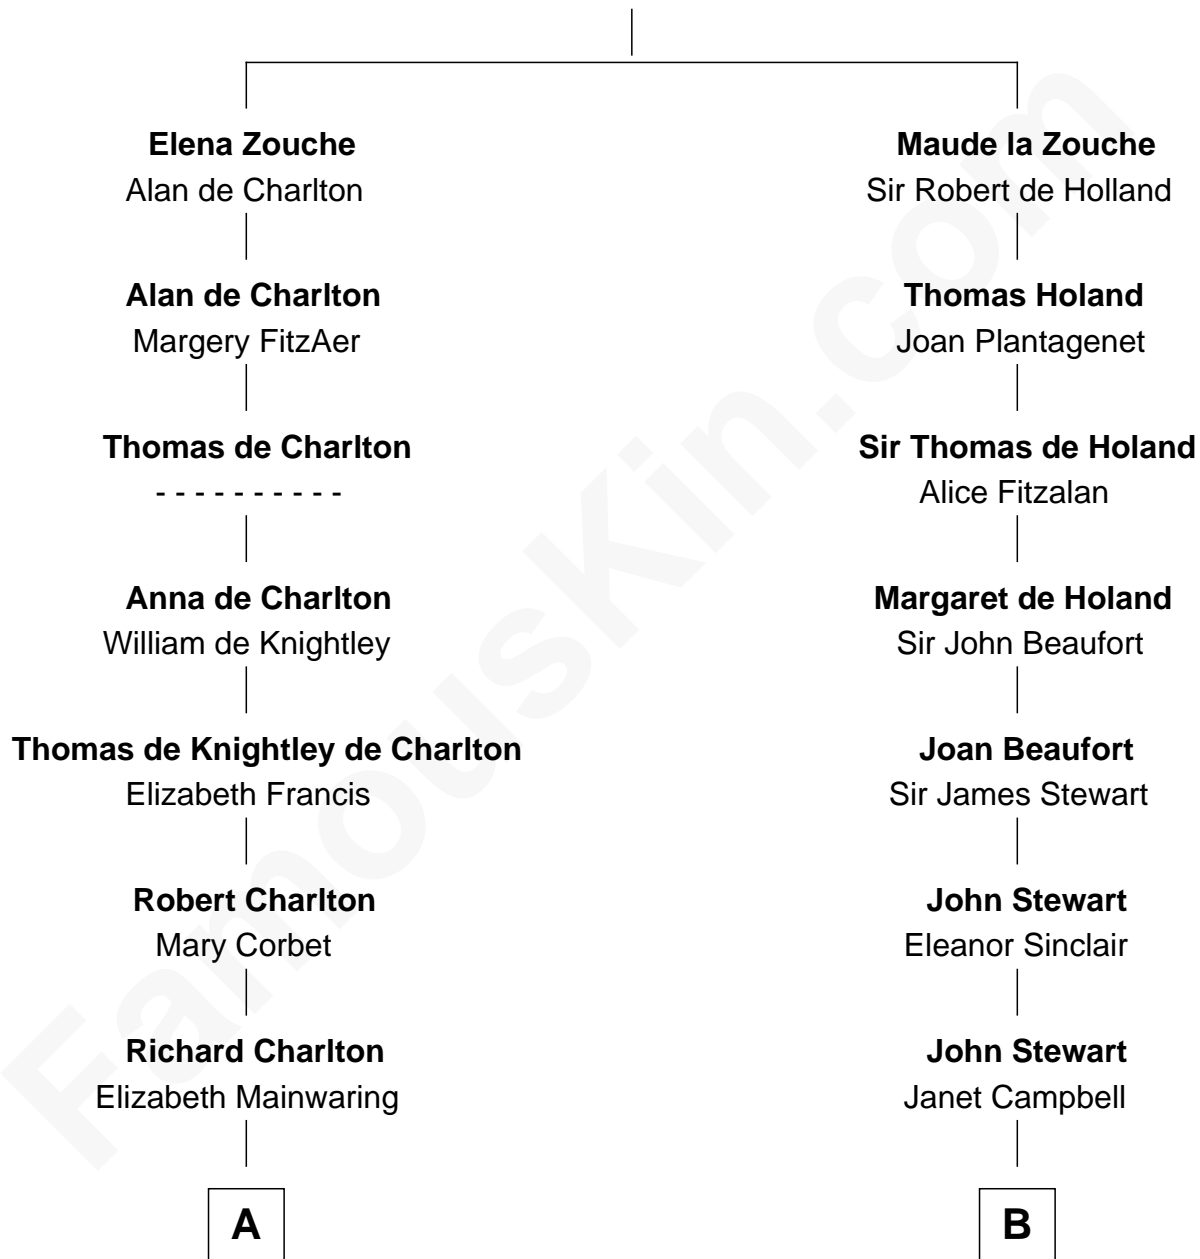

## Relationship Chart of

### John Hancock

*Signer of the Declaration of Independence*

15th cousin 3 times removed of

### Theodore Roosevelt

*26th U.S. President*

**Sir Alan la Zouche**

Eleanor de Segrave

**C**

**Martha Bulloch**  
Theodore Roosevelt

**Theodore Roosevelt**  
*26th U.S. President*

FamousKin.com