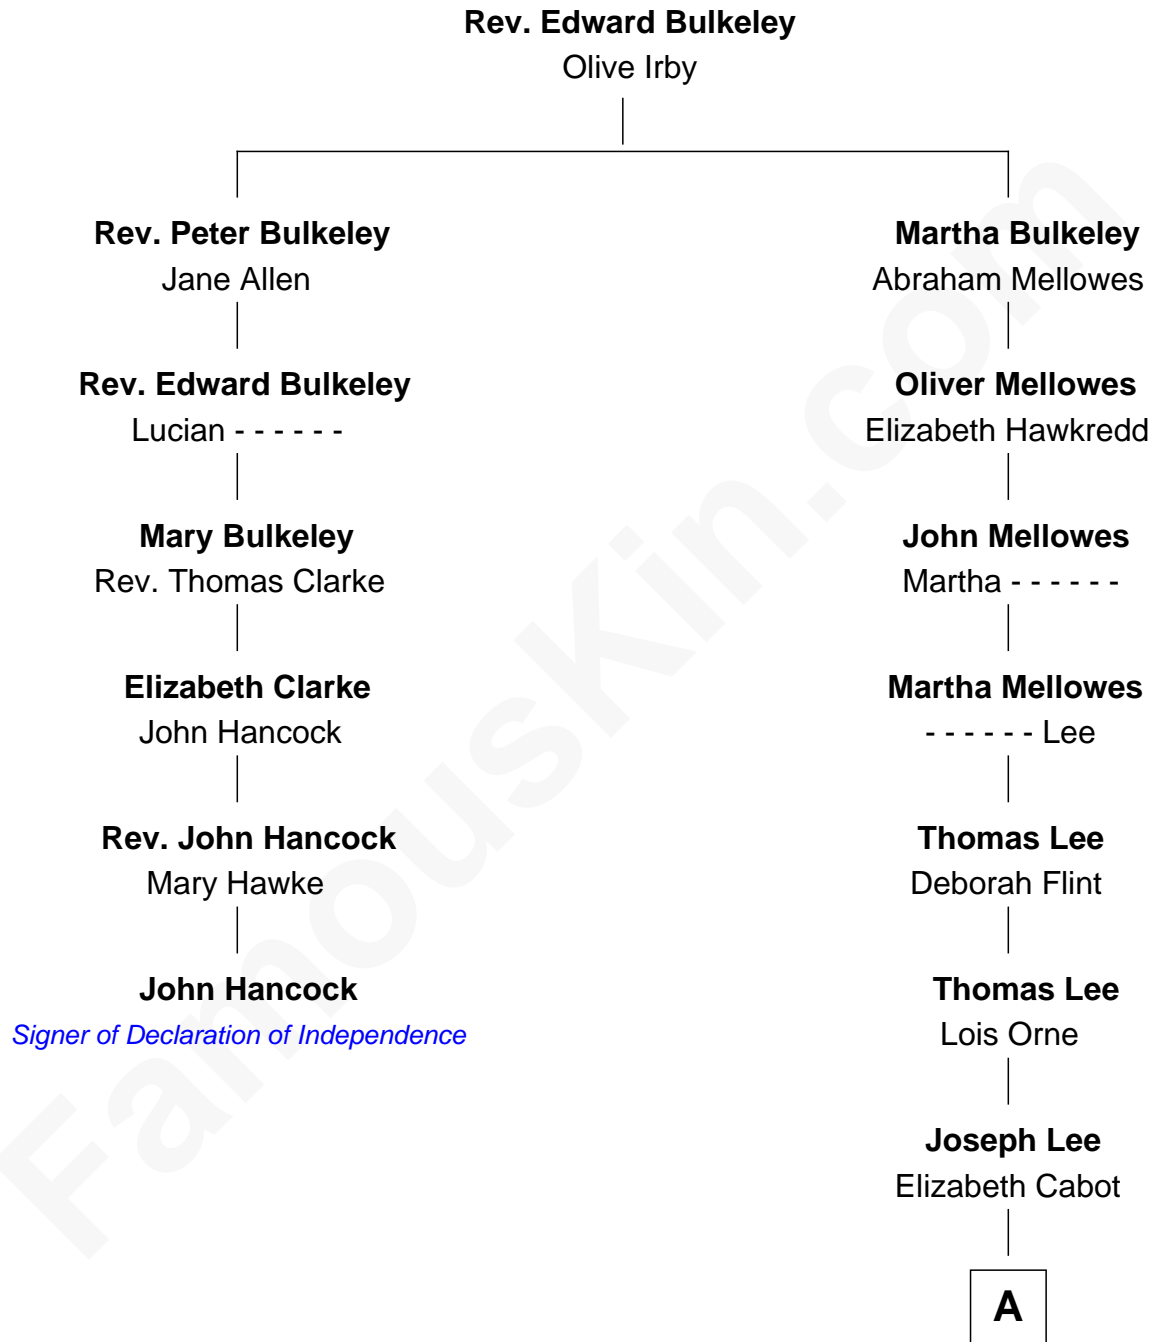

FamousKin.com

Relationship Chart of

John Hancock

Signer of the Declaration of Independence

5th cousin 5 times removed of

Alice (Lee) Roosevelt

First Wife of President Theodore Roosevelt

A

—
Nathaniel Cabot Lee

Mary Ann Cabot

—
John Clarke Lee

Harriet Paine Rose

—
George Cabot Lee

Caroline Watts Haskell

—
Alice (Lee) Roosevelt

Wife of President Theodore Roosevelt