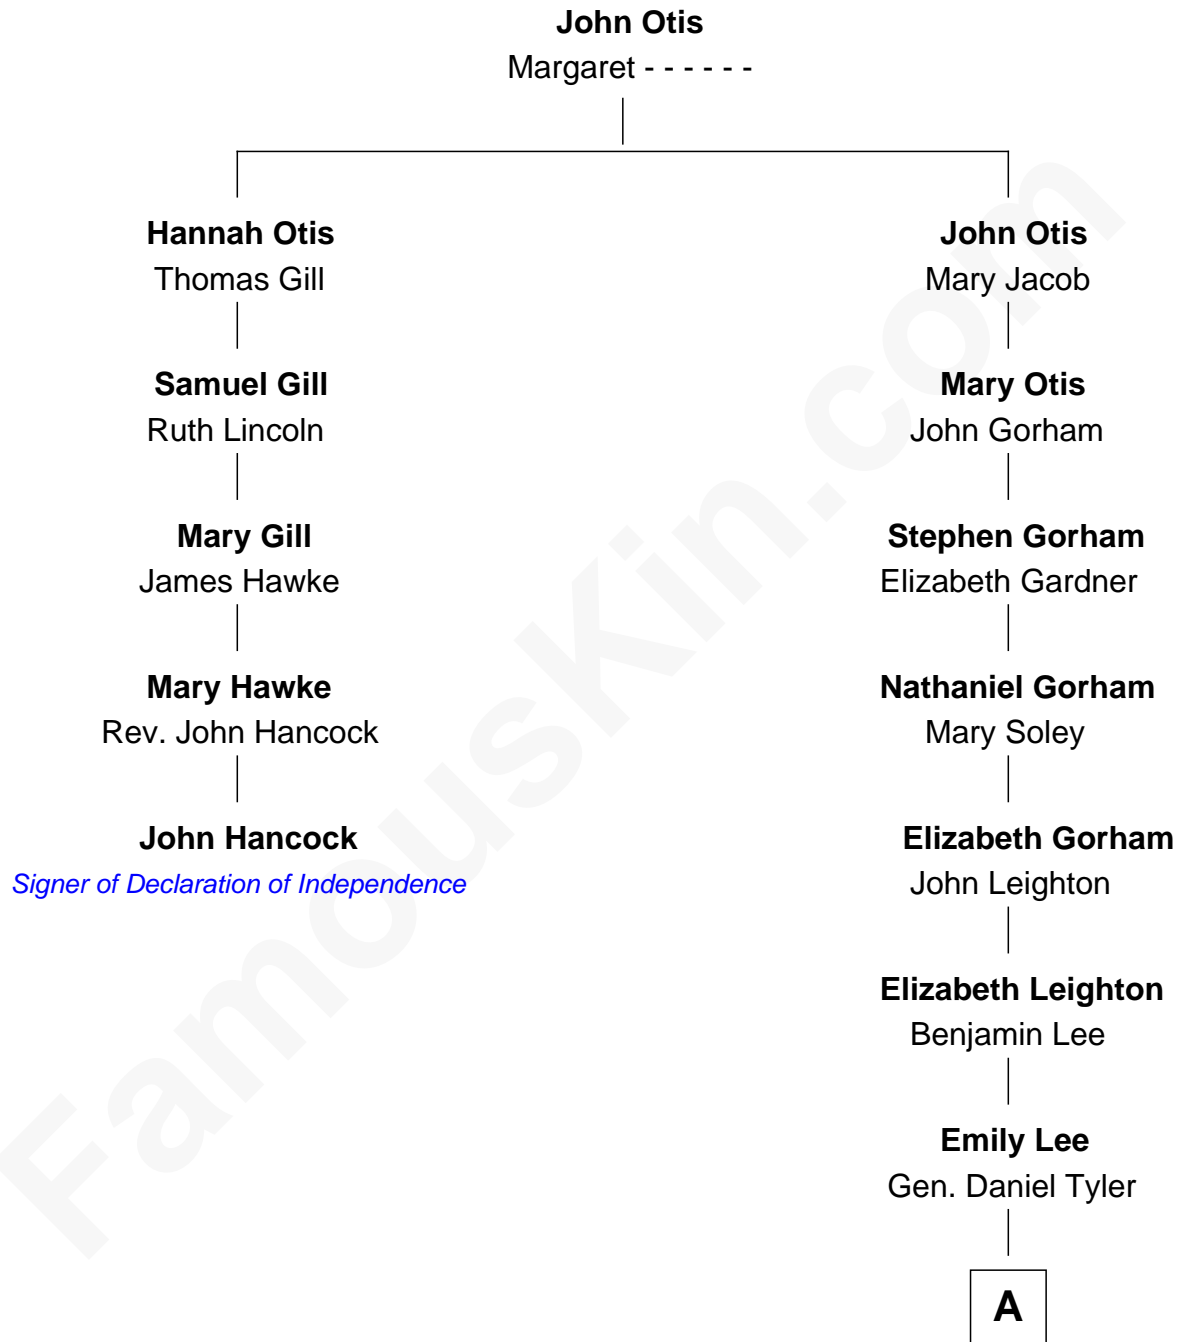

## Relationship Chart of

### John Hancock

*Signer of the Declaration of Independence*

4th cousin 4 times removed of

### Edith (Carow) Roosevelt

*First Lady of President Theodore Roosevelt*

A

Gertrude Elizabeth Tyler

Charles Carow

Edith (Carow) Roosevelt

*First Lady of Theodore Roosevelt*

FamousKin.com