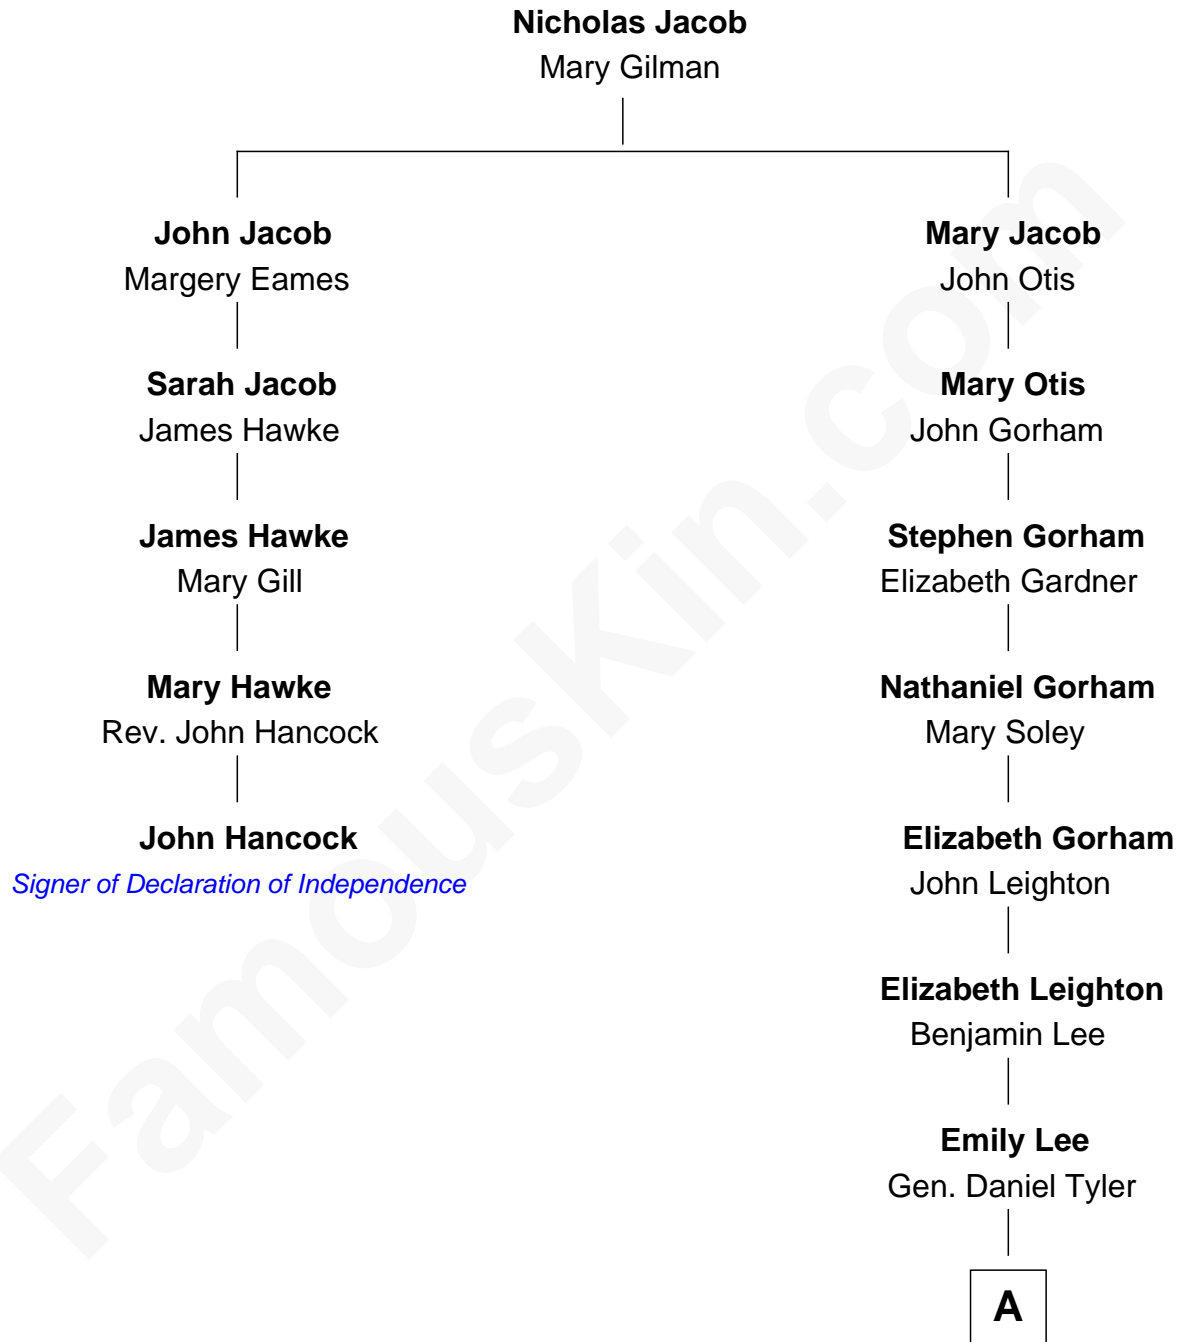

## Relationship Chart of

### John Hancock

*Signer of the Declaration of Independence*

4th cousin 4 times removed of

### Edith (Carow) Roosevelt

*First Lady of President Theodore Roosevelt*

**A**

Gertrude Elizabeth Tyler

Charles Carow

**Edith (Carow) Roosevelt**

*First Lady of Theodore Roosevelt*

FamousKin.com