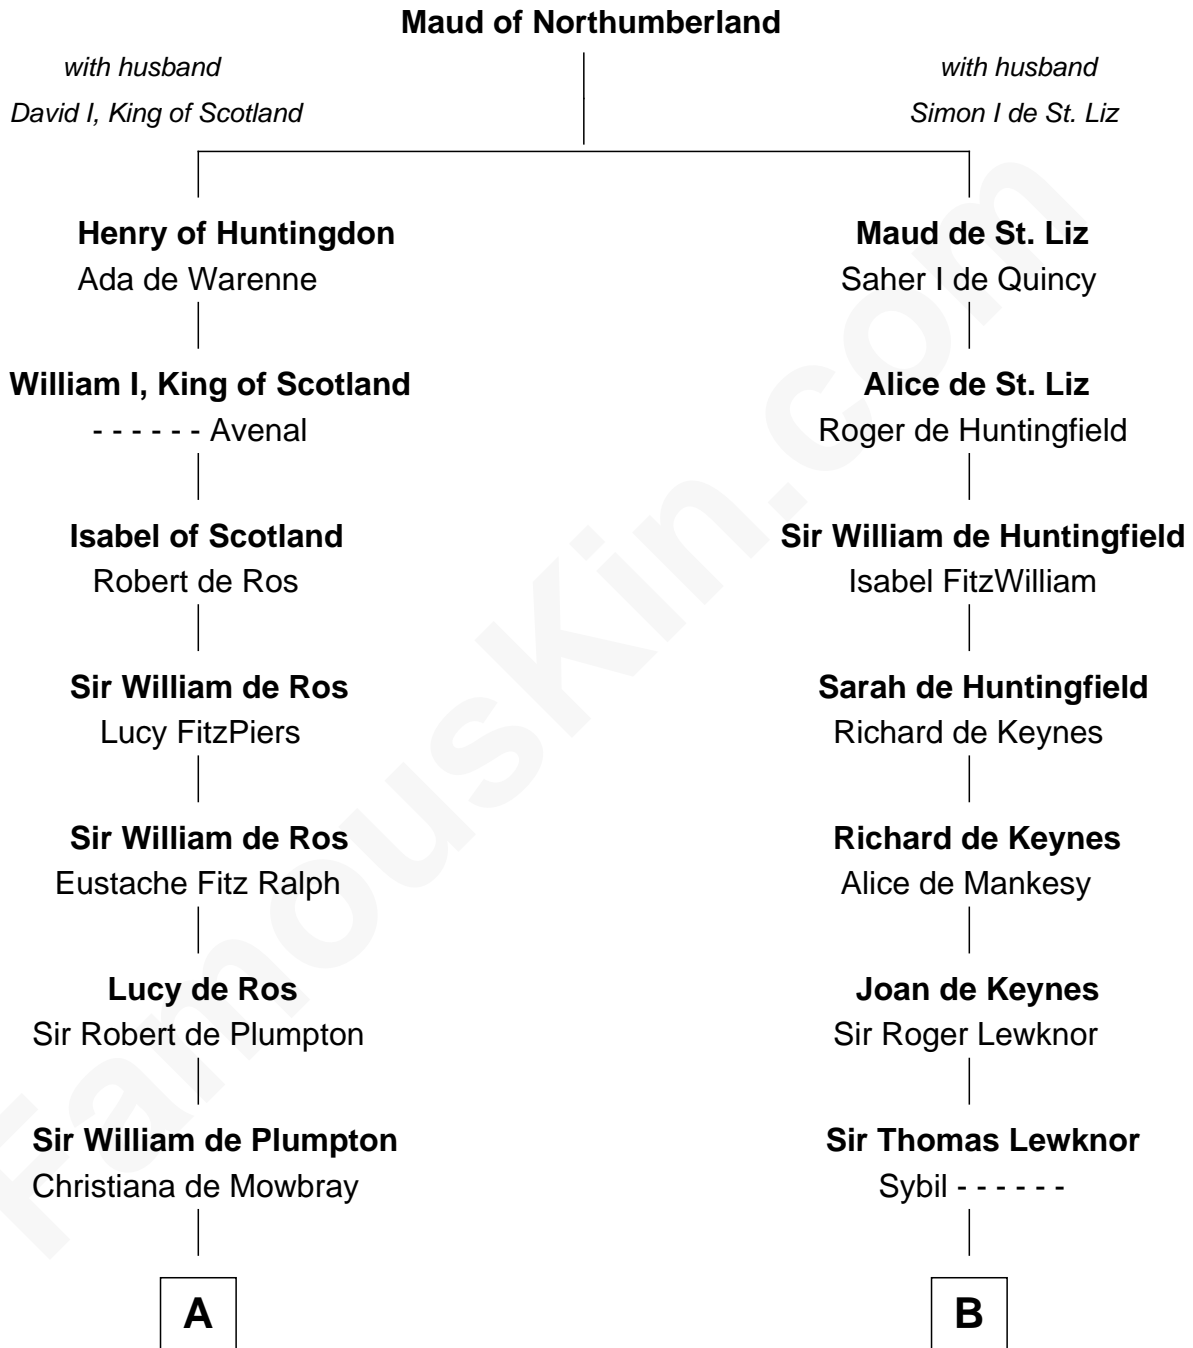

FamousKin.com

Relationship Chart of

John Hancock

Signer of the Declaration of Independence

18th cousin 2 times removed of

William Stoughton

Chief Judge and Prosecutor, Salem Witch Trials 1692

C

Mary Bulkeley
Rev. Thomas Clarke

Elizabeth Clarke
John Hancock

Rev. John Hancock
Mary Hawke

John Hancock
Signer of Declaration of Independence

D

Israel Stoughton
Elizabeth Knight

William Stoughton
Salem Witch Trials 1692