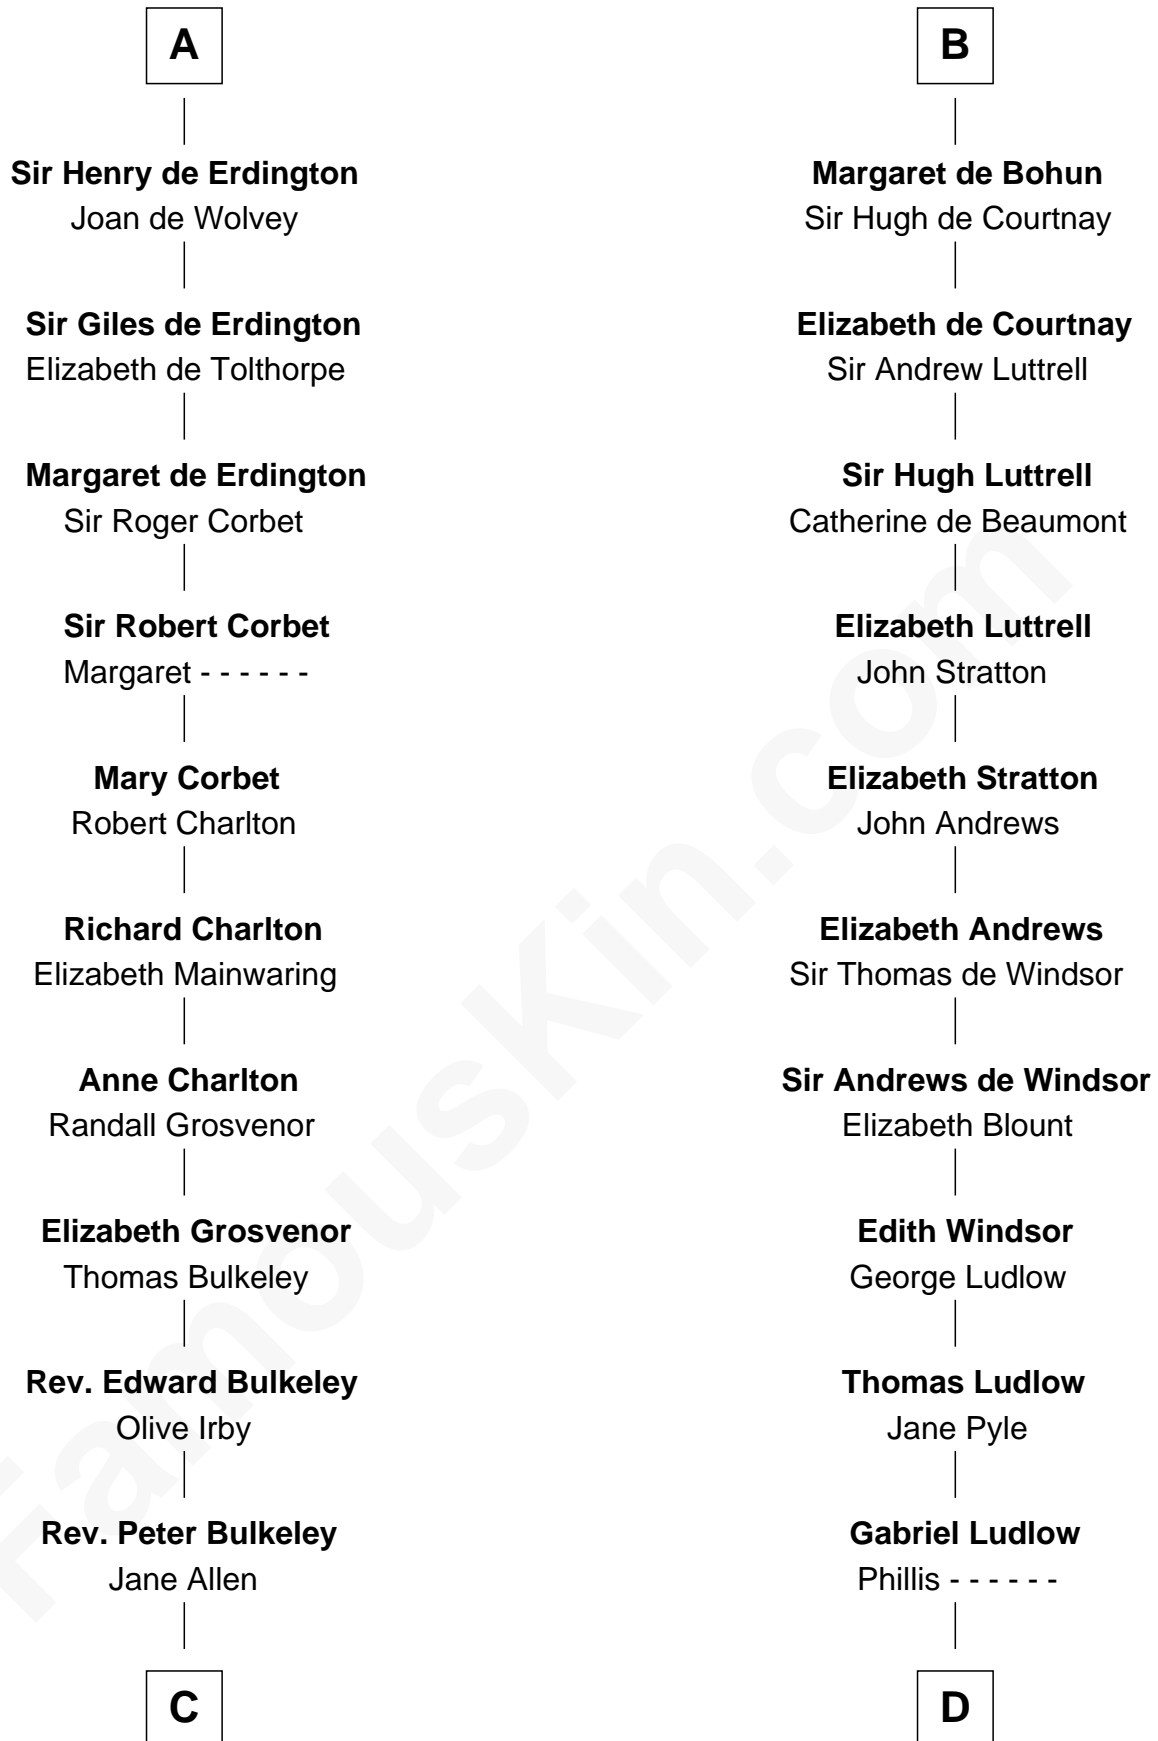

FamousKin.com Relationship Chart of

John Hancock

Signer of the Declaration of Independence

20th cousin 1 time removed of

Carter Braxton

Signer of the Declaration of Independence

C

Rev. Edward Bulkeley

Lucian - - - - -

Mary Bulkeley

Rev. Thomas Clarke

Elizabeth Clarke

John Hancock

Rev. John Hancock

Mary Hawke

John Hancock