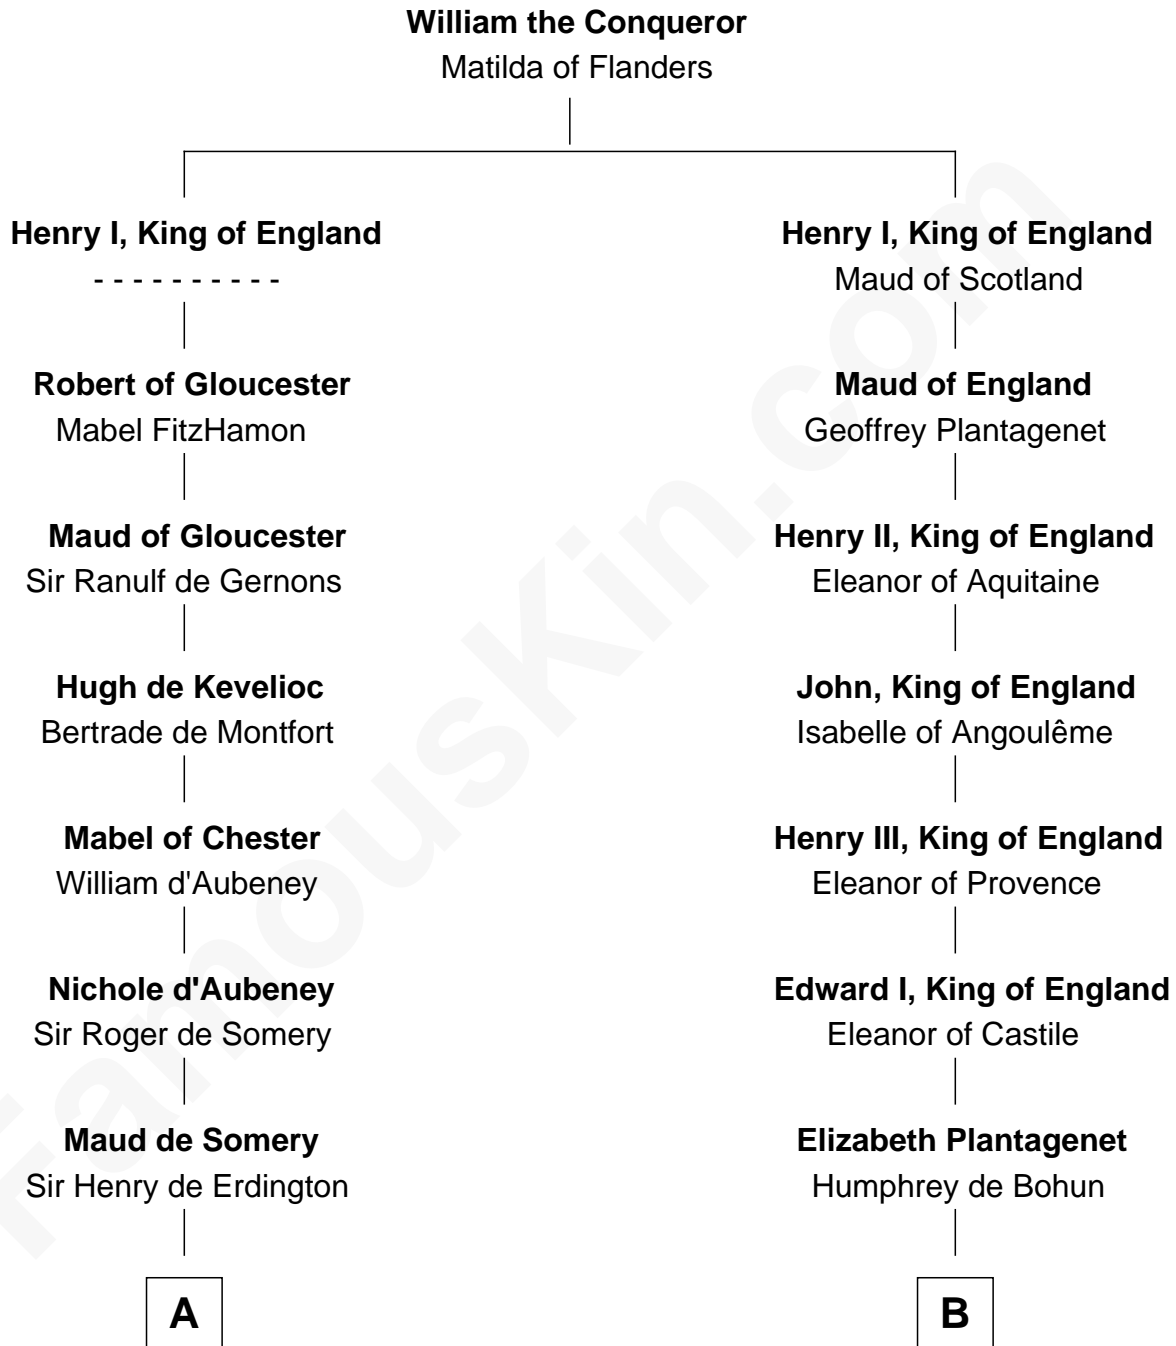

FamousKin.com Relationship Chart of

John Hancock

Signer of the Declaration of Independence

20th cousin 1 time removed of

Carter Braxton

Signer of the Declaration of Independence

C

Rev. Edward Bulkeley

Lucian - - - - -

Mary Bulkeley

Rev. Thomas Clarke

Elizabeth Clarke

John Hancock

Rev. John Hancock

Mary Hawke

John Hancock