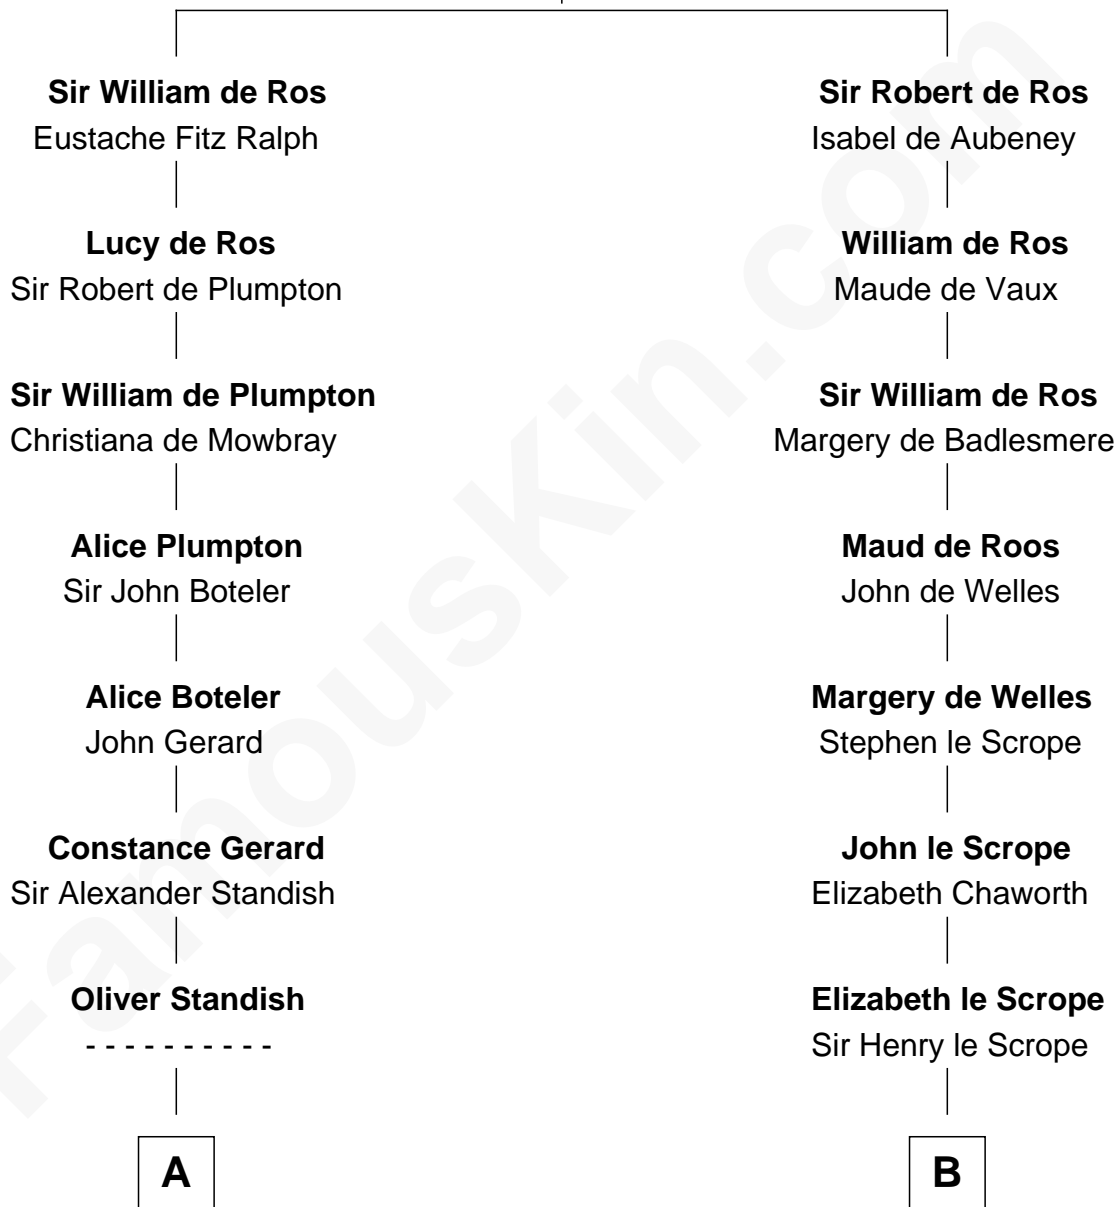

# FamousKin.com Relationship Chart of

**John Hancock**

*Signer of the Declaration of Independence*

16th cousin of

**James Madison**

*4th U.S. President*

**Sir William de Ros**

Lucy FitzPiers

**A**

**Grace Standish**  
Ralph Faircloth

**Lawrence Faircloth**  
Elizabeth - - - - -

**Thomas Faircloth**  
Millicent Barr

**Mary Faircloth**  
Thomas Allen

**Jane Allen**  
Rev. Peter Bulkeley

**Rev. Edward Bulkeley**  
Lucian - - - - -