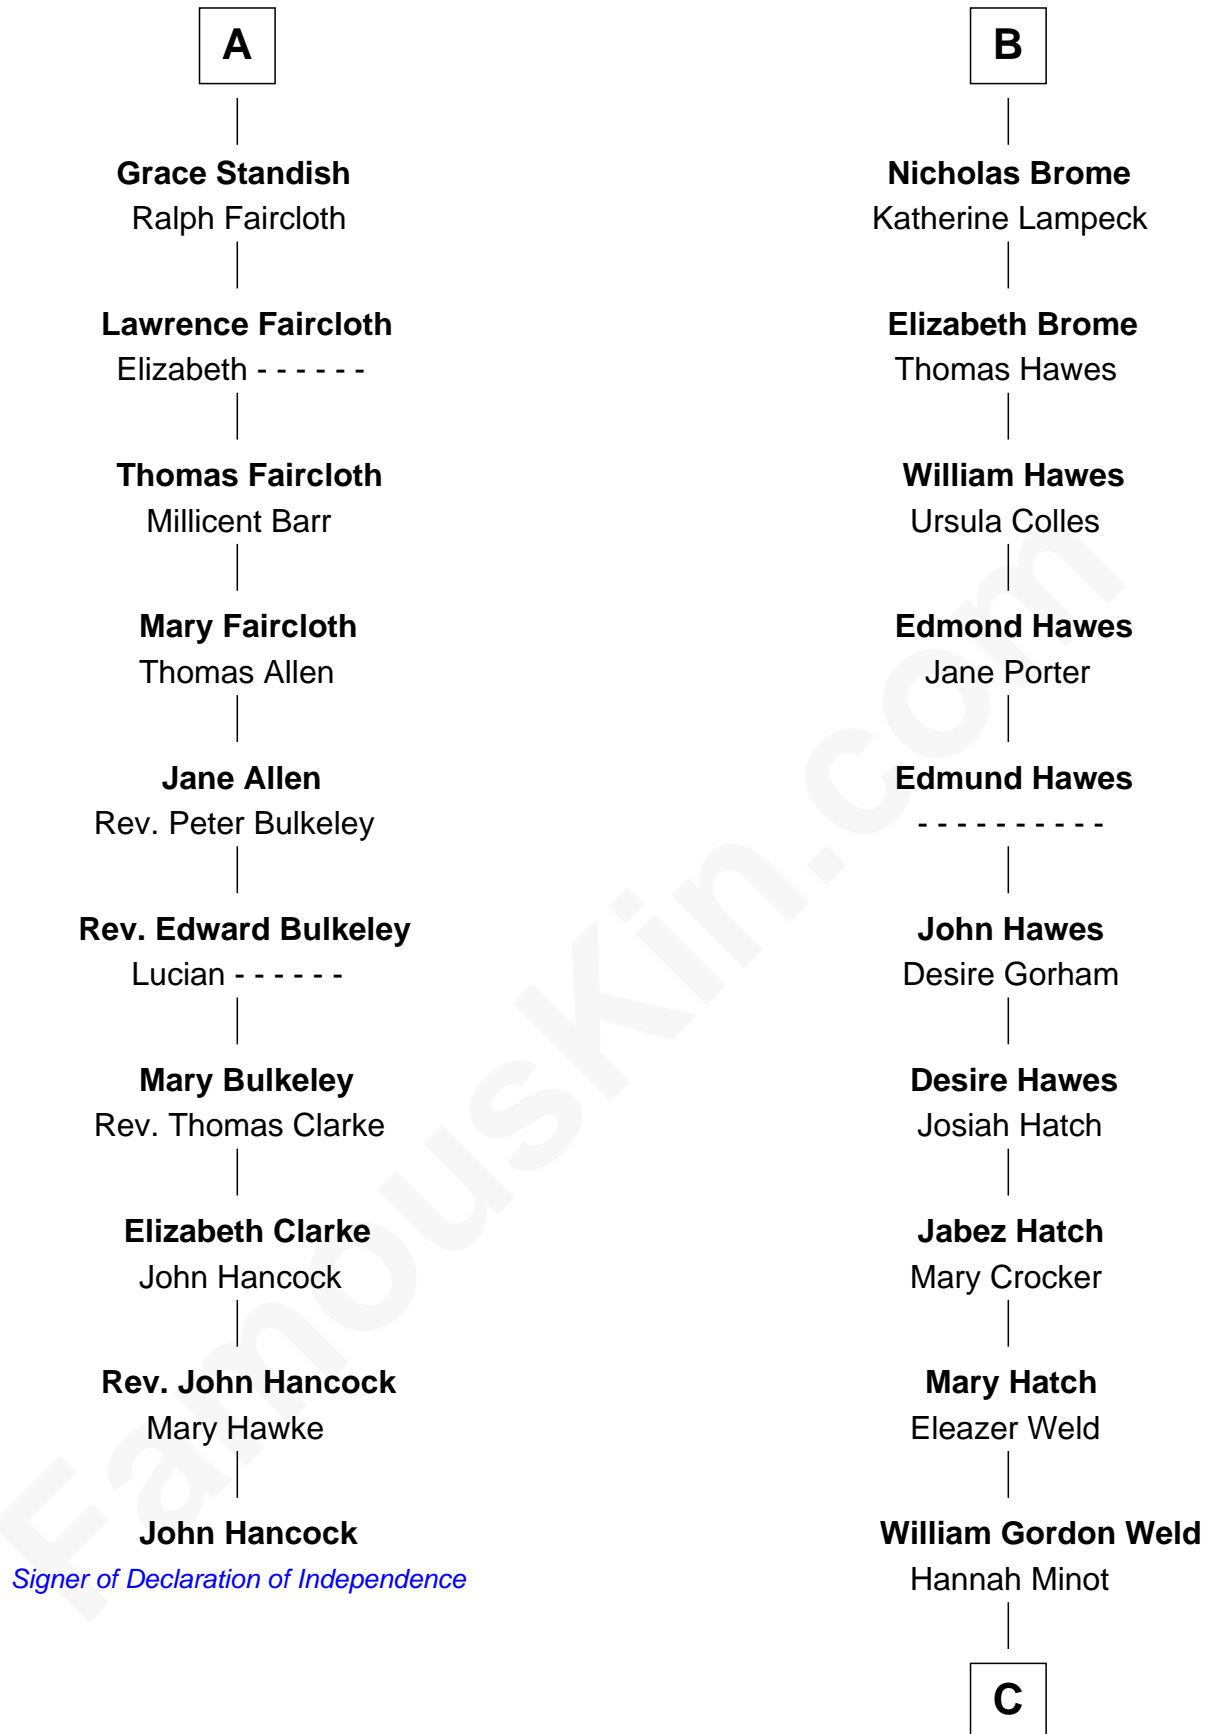

# FamousKin.com Relationship Chart of

**John Hancock**

*Signer of the Declaration of Independence*

16th cousin 5 times removed of

**Bill Weld**

*68th Governor of Massachusetts*

**Sir William de Ros**

Lucy FitzPiers

C

**Thomas Swan Weld**

Sarah Sumner

**Dr. Francis Minot Weld**

Fanny Elizabeth Bartholomew

**Francis Minot Weld**

Margaret Low White

**David Weld**

Mary Blake Nichols

**Bill Weld**

*68th Governor of Massachusetts*