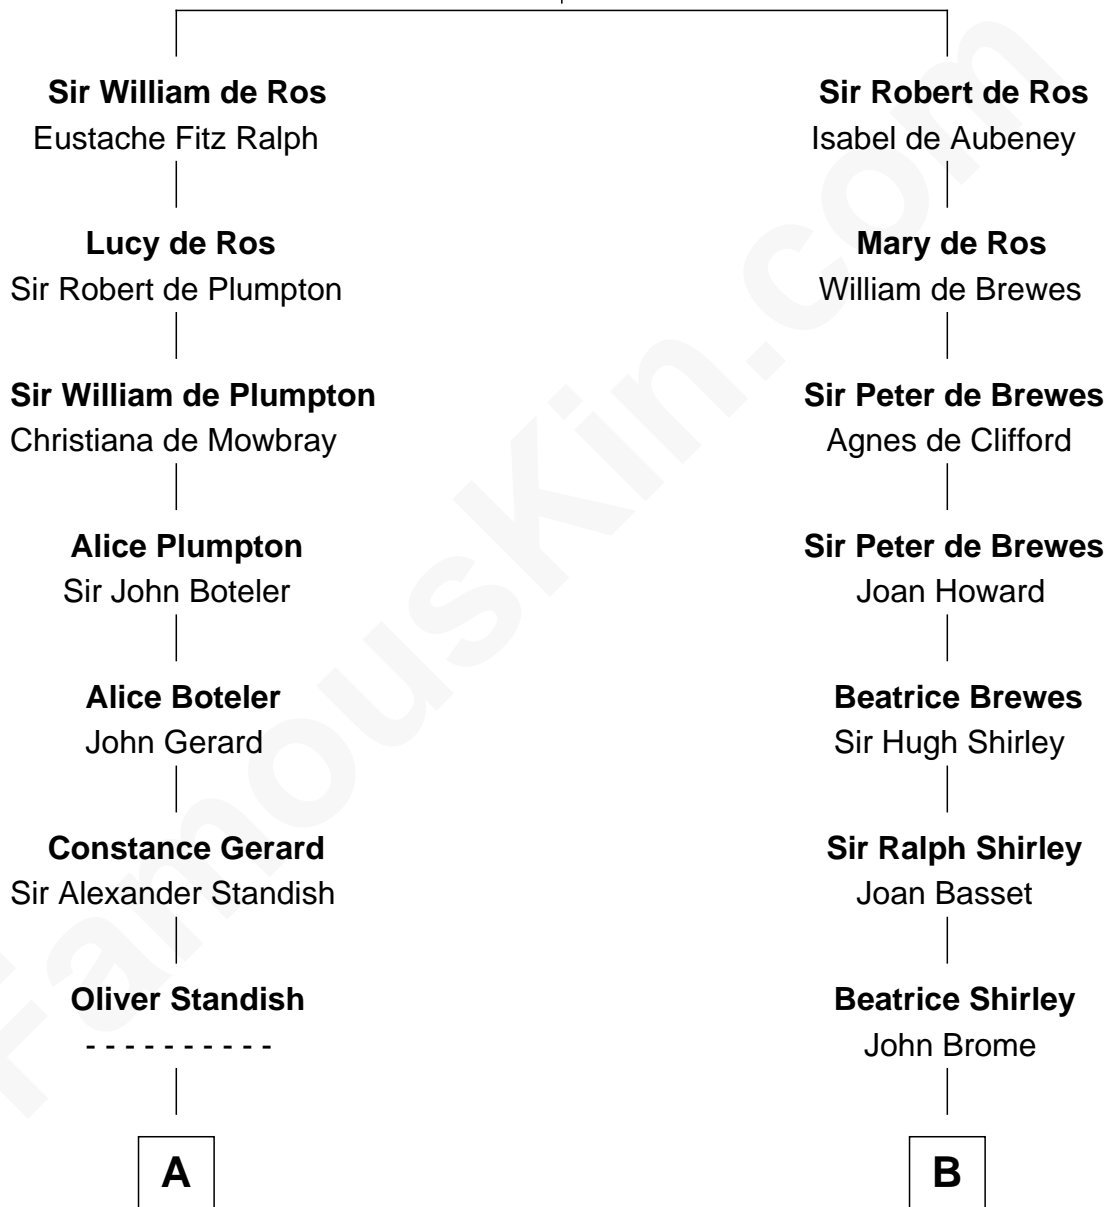

# FamousKin.com Relationship Chart of

**John Hancock**

*Signer of the Declaration of Independence*

16th cousin 5 times removed of

**Bill Weld**

*68th Governor of Massachusetts*

**Sir William de Ros**

Lucy FitzPiers

C

**Thomas Swan Weld**

Sarah Sumner

**Dr. Francis Minot Weld**

Fanny Elizabeth Bartholomew

**Francis Minot Weld**

Margaret Low White

**David Weld**

Mary Blake Nichols

**Bill Weld**

*68th Governor of Massachusetts*