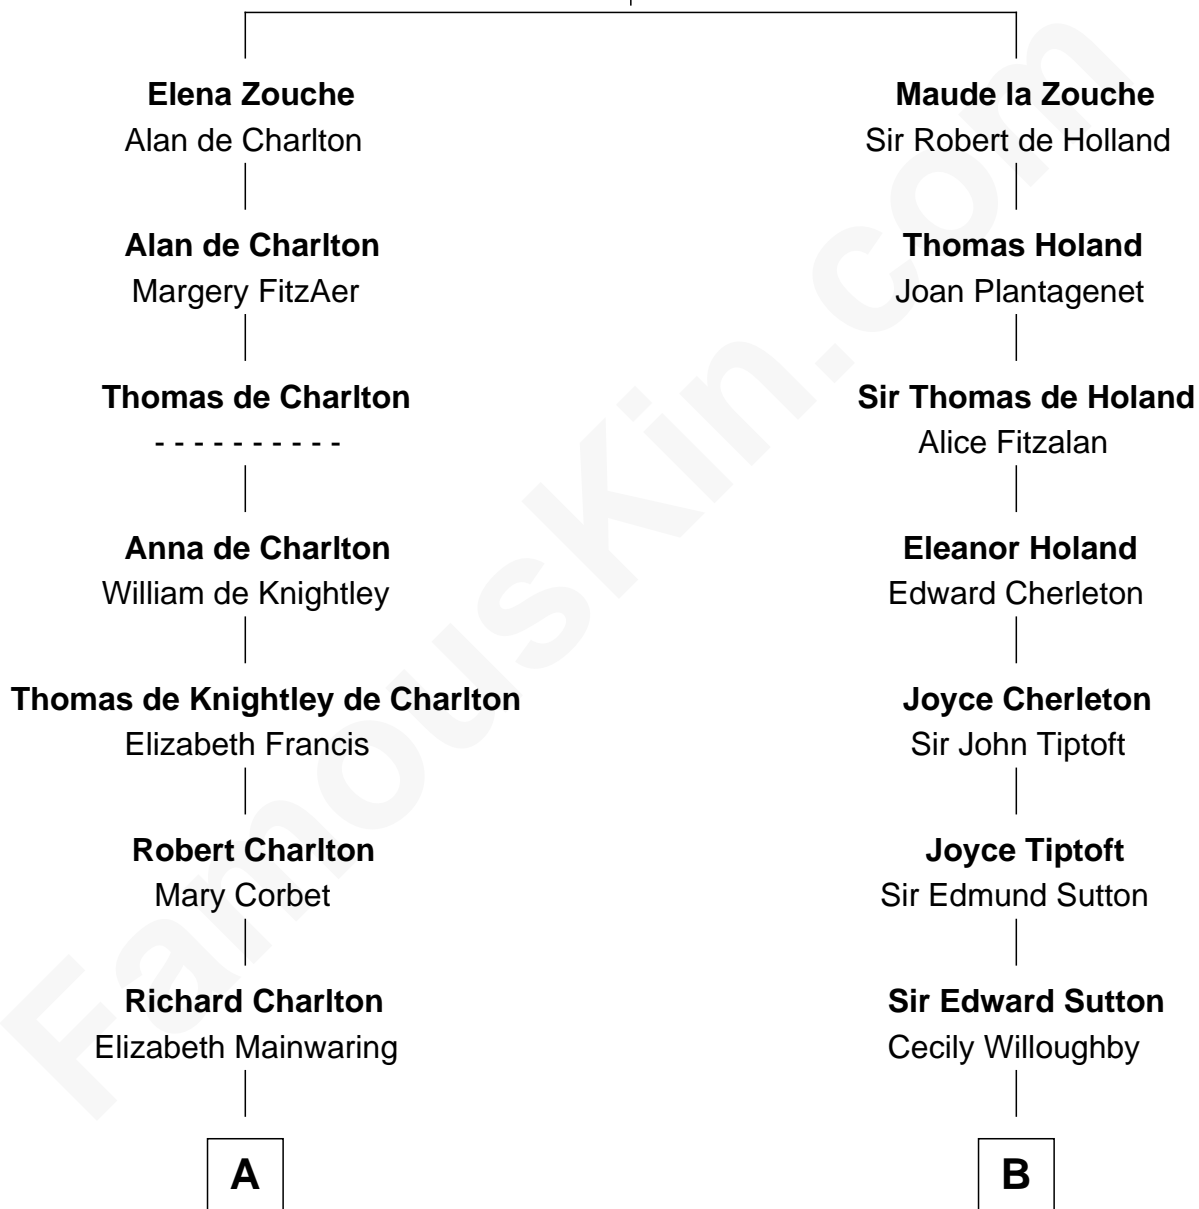

FamousKin.com Relationship Chart of

John Hancock

Signer of the Declaration of Independence

15th cousin 6 times removed of

Bill Weld

68th Governor of Massachusetts

Sir Alan la Zouche
Eleanor de Segrave

C

Harriet Low

John Babcock Hillard

Harriet Hillard

William Augustus White

Margaret Low White

Francis Minot Weld

David Weld

Mary Blake Nichols