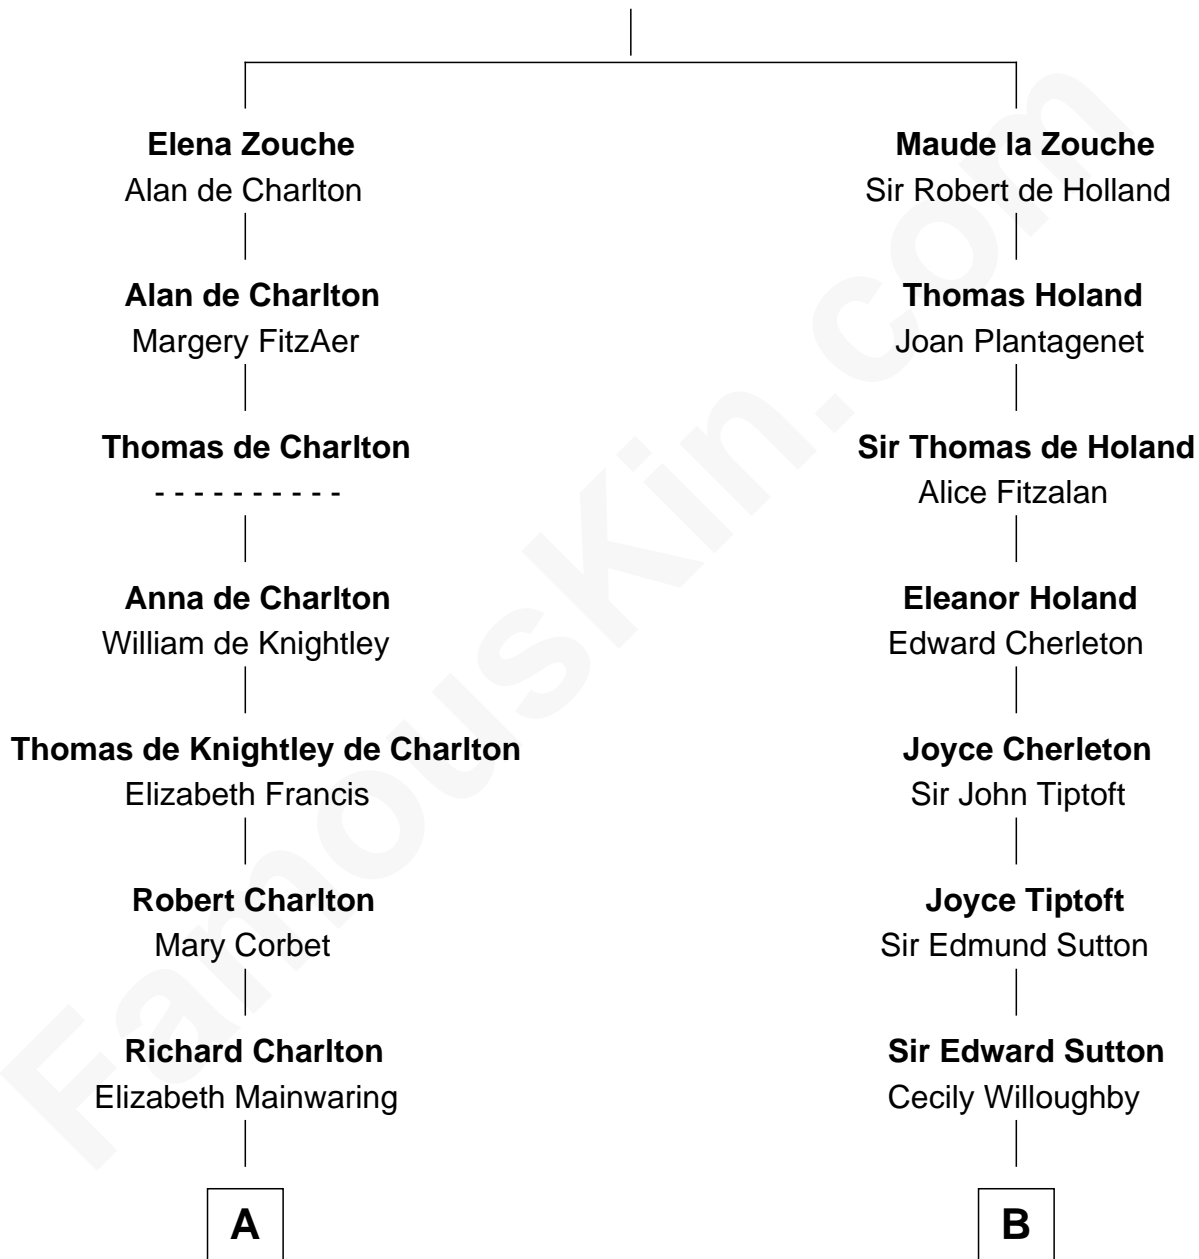

FamousKin.com Relationship Chart of

John Hancock

Signer of the Declaration of Independence

15th cousin 3 times removed of

Seth Low

Mayor of New York City President of Columbia University

Sir Alan la Zouche
Eleanor de Segrave

C

Abiel Abbot Low

Ellen Almira Dow

Seth Low

Mayor of New York City President of Columbia University

FamousKin.com