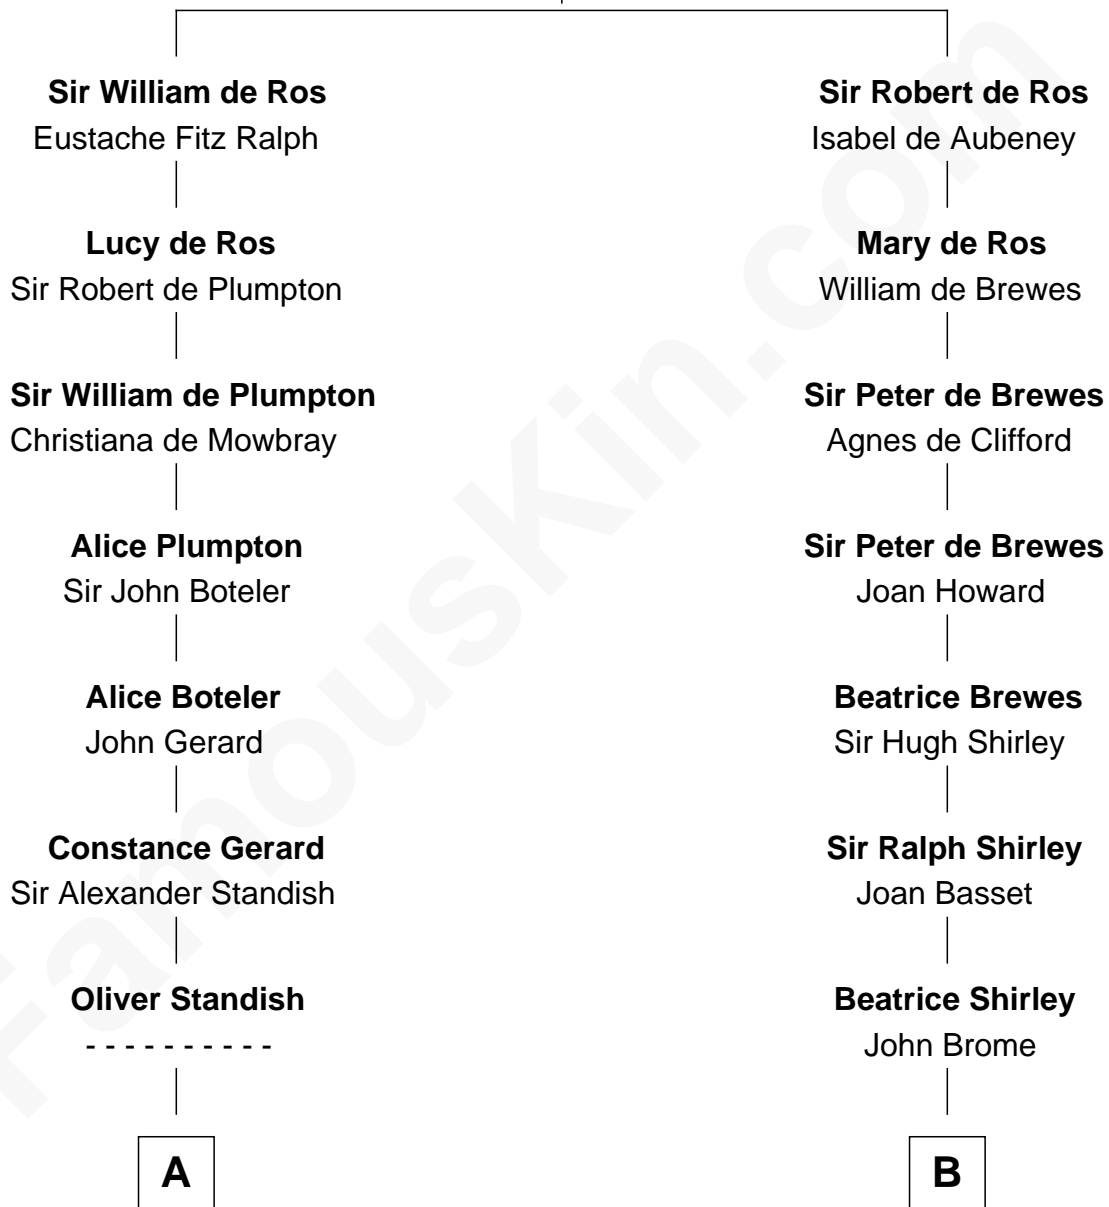

# FamousKin.com Relationship Chart of

**John Hancock**

*Signer of the Declaration of Independence*

16th cousin 5 times removed of

**Tuesday Weld**

*TV and Movie Actress*

**Sir William de Ros**

Lucy FitzPiers

**C**

Stephen Minot Weld

Sarah Bartlett Balch

Stephen Minot Weld

Eloise Rodman

Edward Motley Weld

Sarah Lothrop King

Lothrop Motley Weld

Yosene Balfour Ker

Tuesday Weld

*TV and Movie Actress*

FamousKin.com