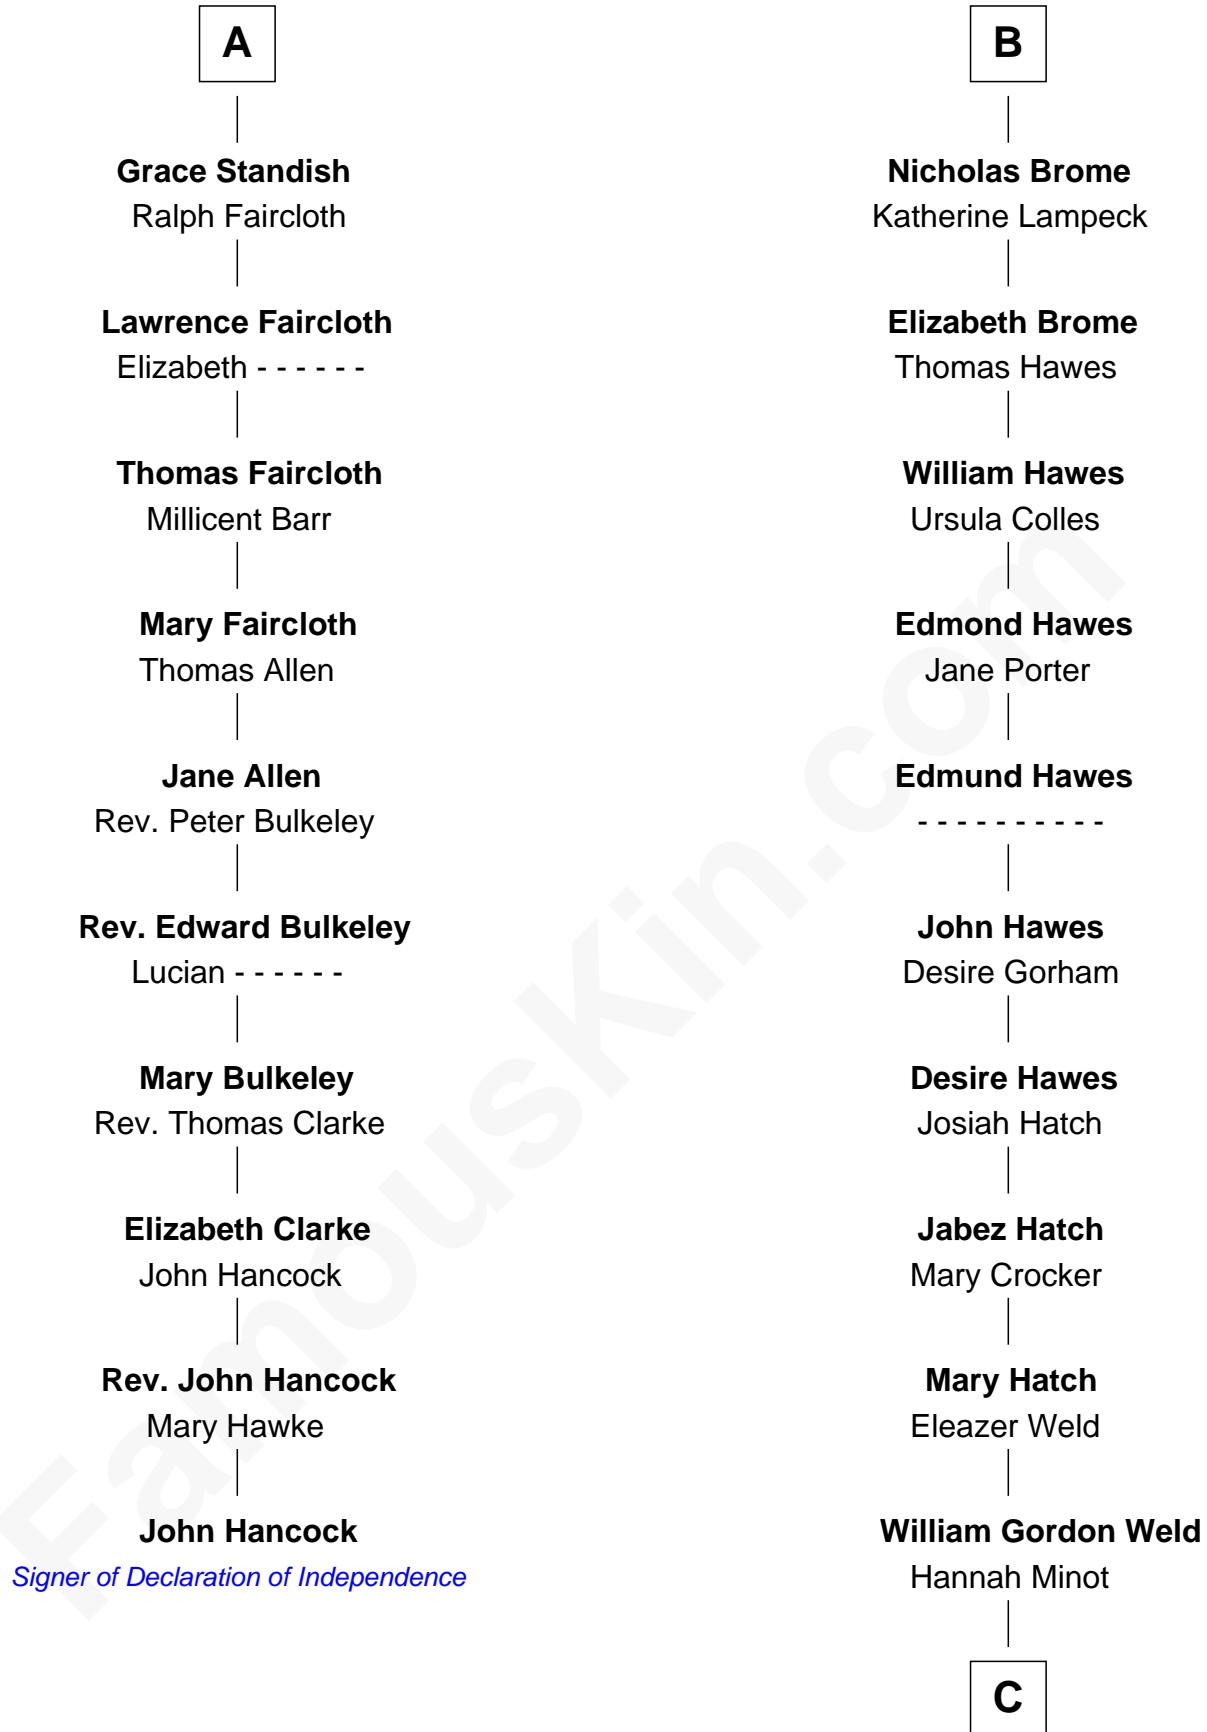

# FamousKin.com Relationship Chart of

**John Hancock**

*Signer of the Declaration of Independence*

16th cousin 5 times removed of

**Tuesday Weld**

*TV and Movie Actress*

**Sir William de Ros**

Lucy FitzPiers

**C**

Stephen Minot Weld

Sarah Bartlett Balch

Stephen Minot Weld

Eloise Rodman

Edward Motley Weld

Sarah Lothrop King

Lothrop Motley Weld

Yosene Balfour Ker

Tuesday Weld

*TV and Movie Actress*

FamousKin.com