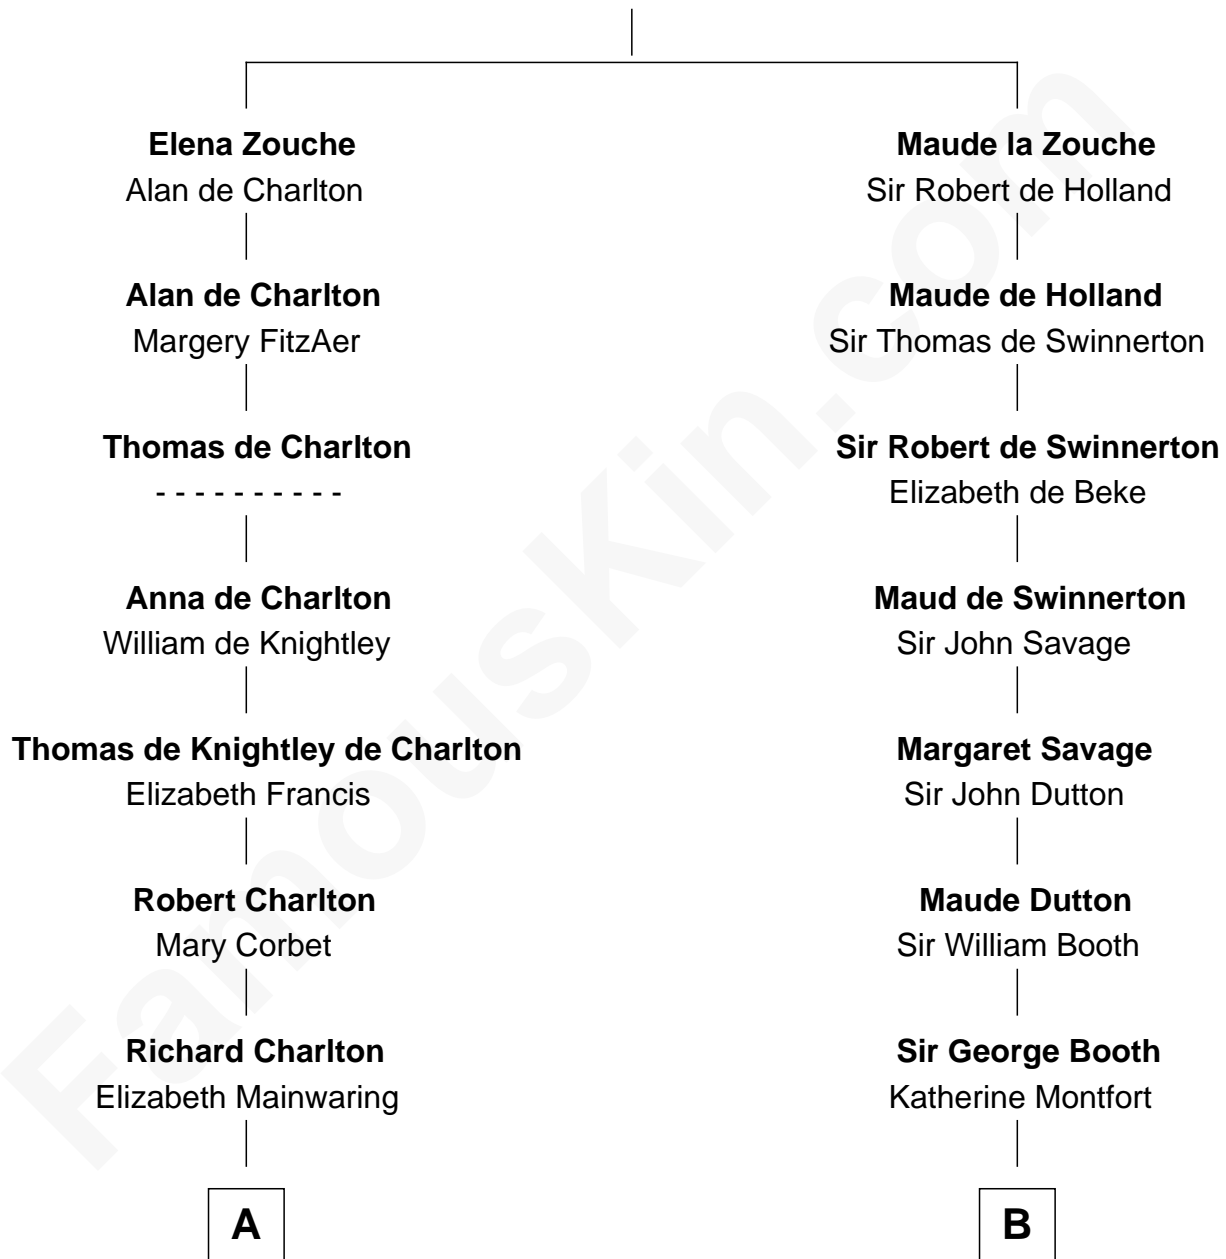

FamousKin.com Relationship Chart of

John Hancock

Signer of the Declaration of Independence

15th cousin 1 time removed of

Abraham Baldwin

Signer of the U.S. Constitution

Sir Alan la Zouche

Eleanor de Segrave

A

Anne Charlton
Randall Grosvenor

Elizabeth Grosvenor
Thomas Bulkeley

Rev. Edward Bulkeley
Olive Irby

Rev. Peter Bulkeley
Jane Allen

Rev. Edward Bulkeley
Lucian - - - - -

Mary Bulkeley
Rev. Thomas Clarke

Elizabeth Clarke
John Hancock