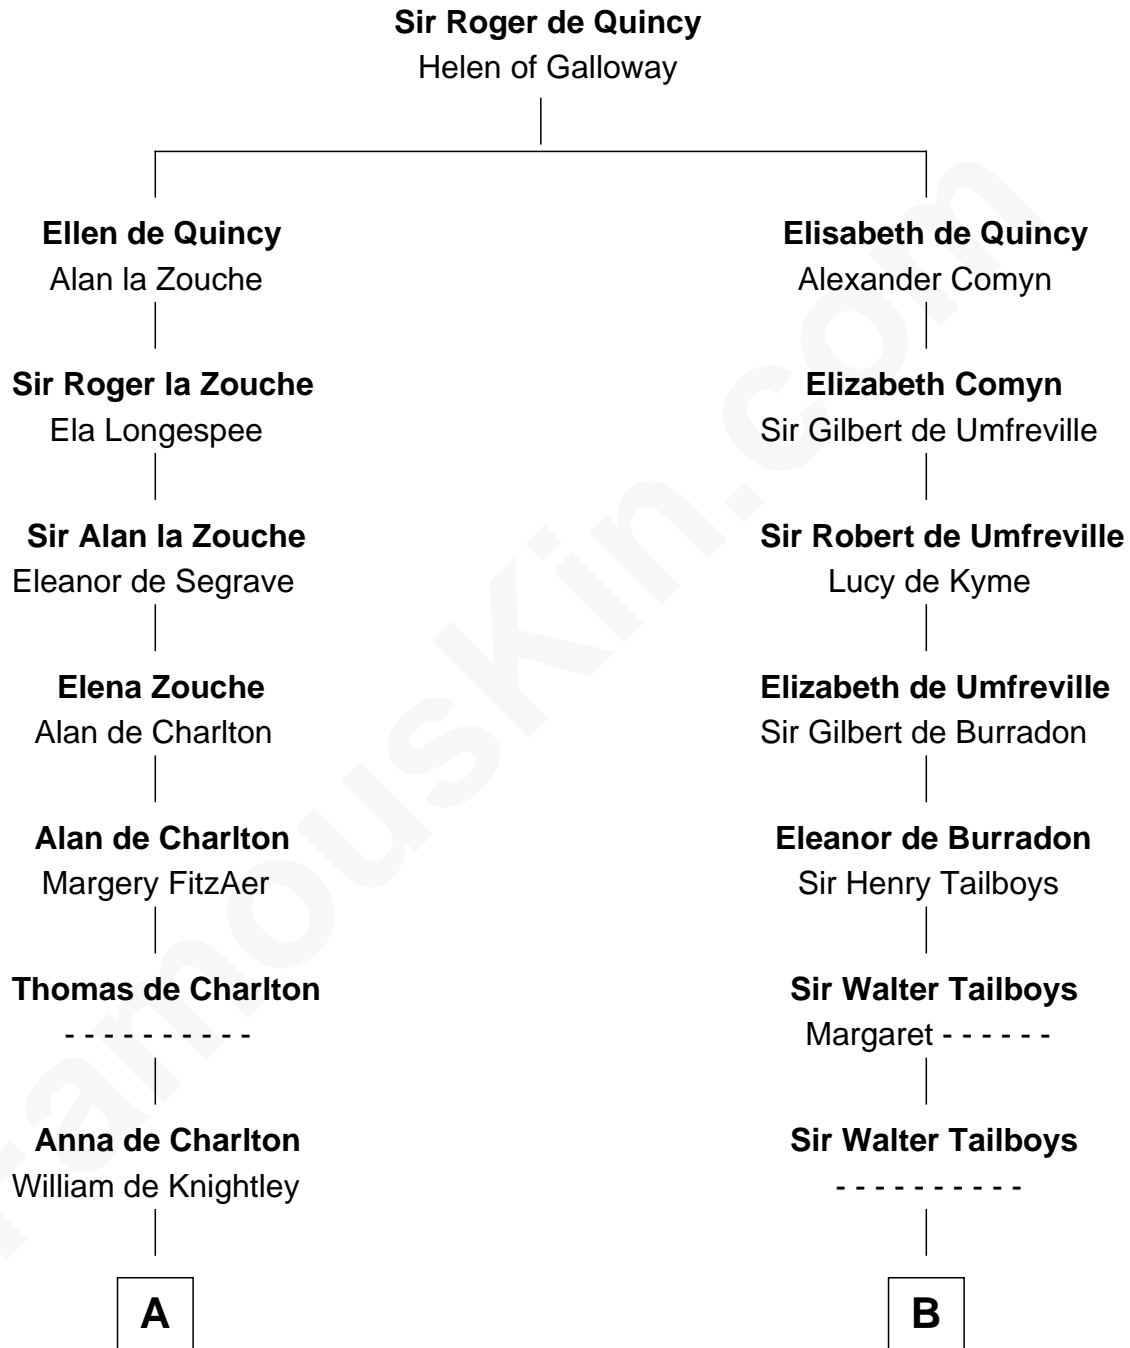

# FamousKin.com Relationship Chart of

**John Hancock**

*Signer of the Declaration of Independence*

18th cousin of

**Charles Carroll**

*Signer of the Declaration of Independence*

**C**

**Rev. John Hancock**

Mary Hawke

**John Hancock**

*Signer of Declaration of Independence*

**D**

**Elizabeth Brooke**

Charles Carroll

**Charles Carroll**

*Signer of Declaration of Independence*