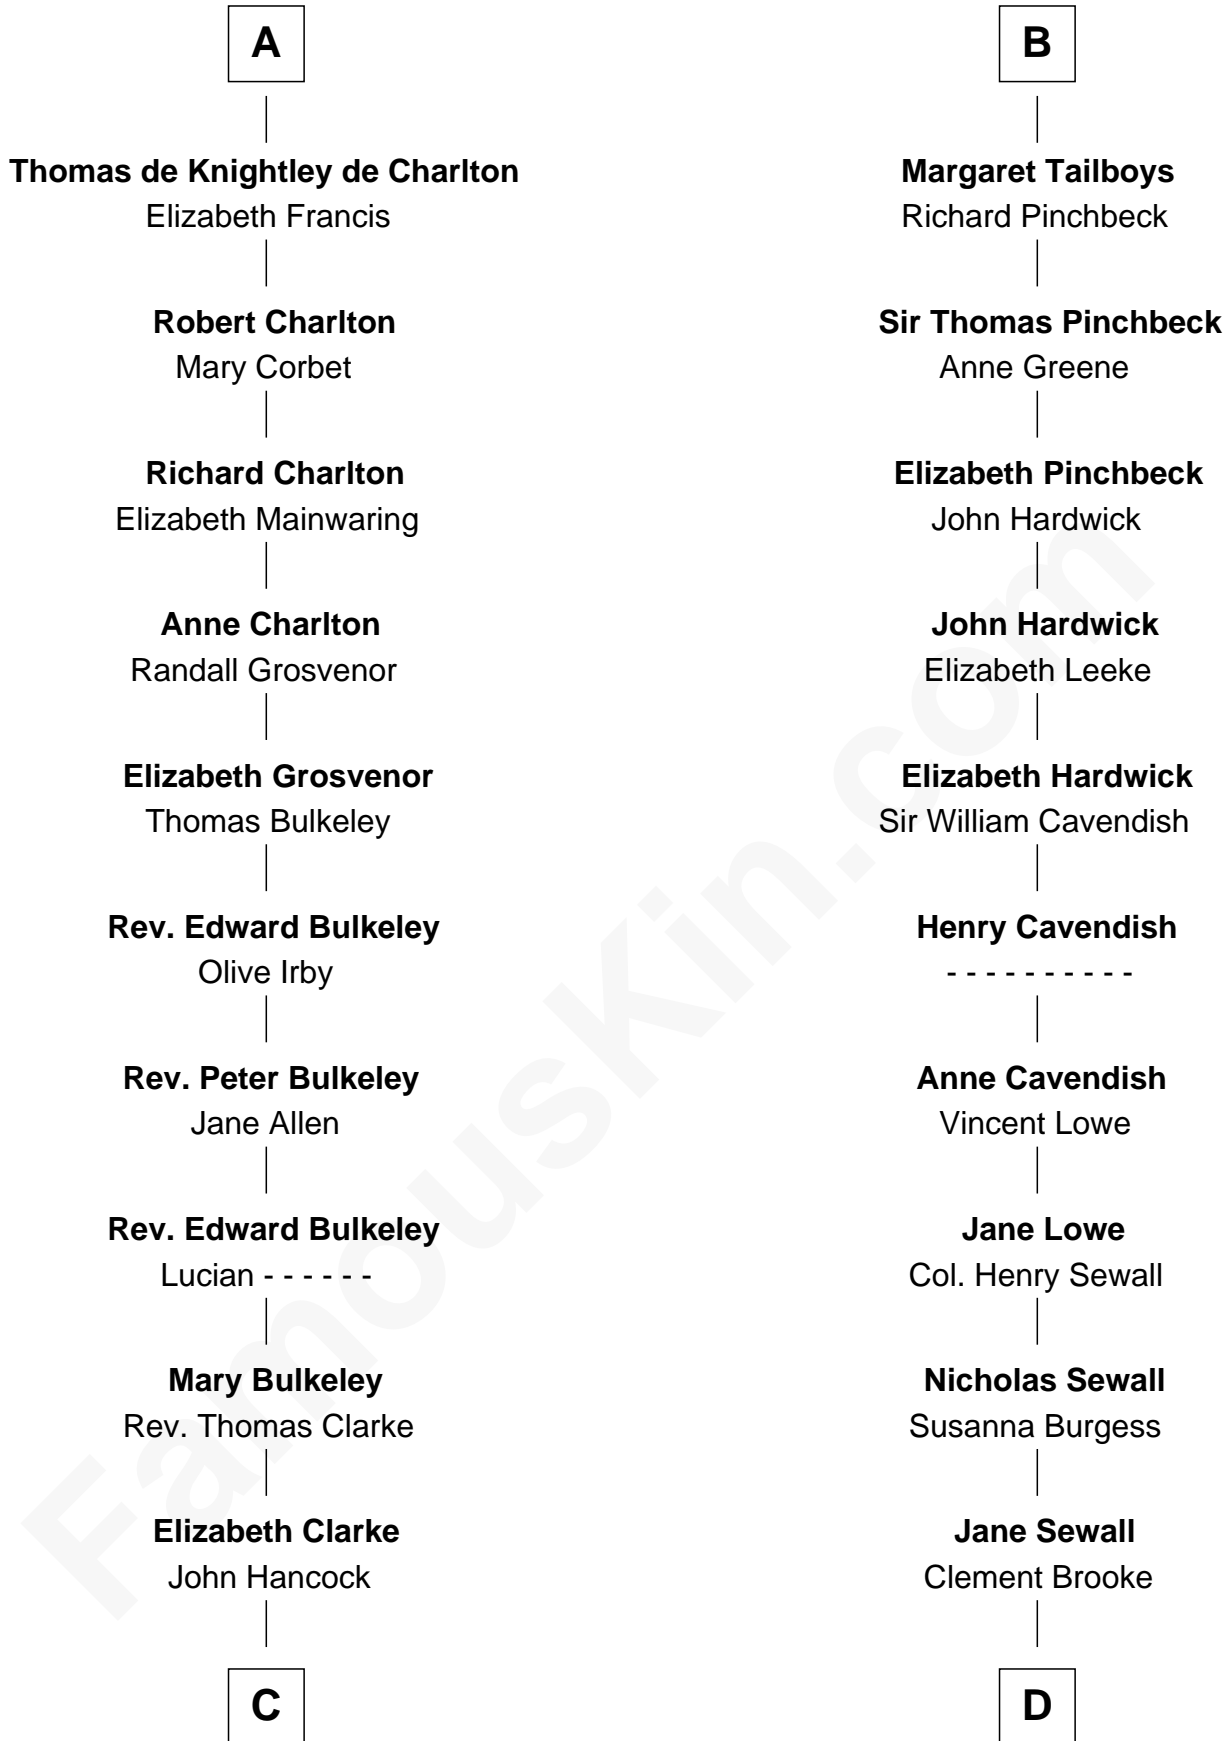

# FamousKin.com Relationship Chart of

**John Hancock**

*Signer of the Declaration of Independence*

18th cousin of

**Charles Carroll**

*Signer of the Declaration of Independence*

**C**

**Rev. John Hancock**

Mary Hawke

**John Hancock**

*Signer of Declaration of Independence*

**D**

**Elizabeth Brooke**

Charles Carroll

**Charles Carroll**

*Signer of Declaration of Independence*