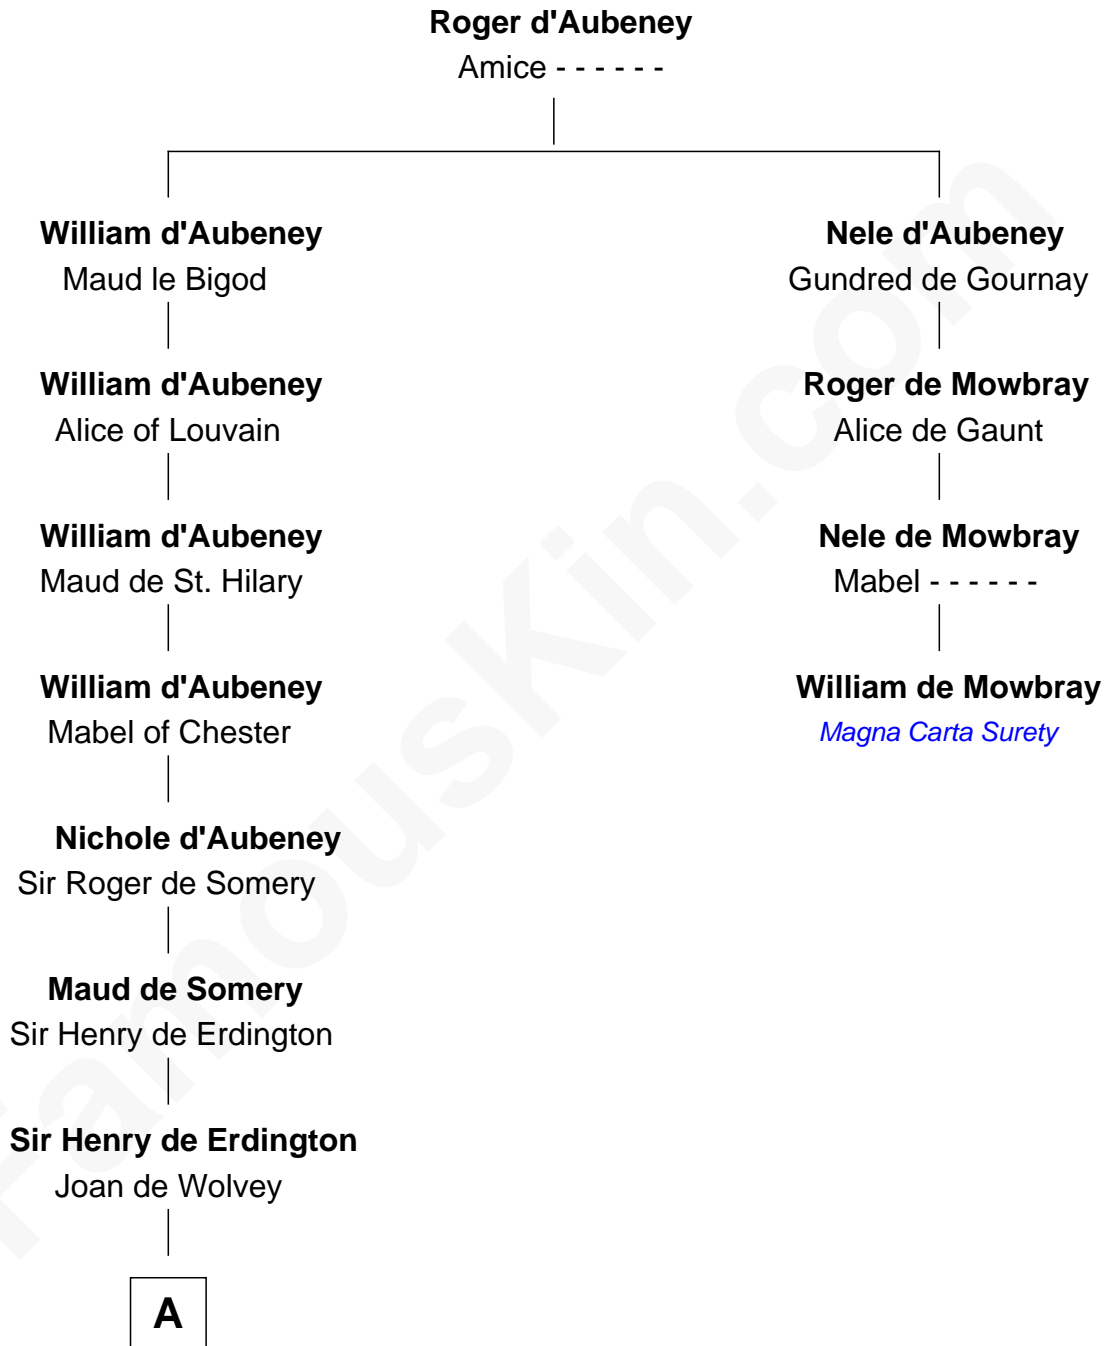

# FamousKin.com Relationship Chart of

**John Hancock**

*Signer of the Declaration of Independence*

3rd cousin 17 times removed of

**William de Mowbray**

*Magna Carta Surety*

**B**

—  
**Mary Bulkeley**  
Rev. Thomas Clarke

—  
**Elizabeth Clarke**  
John Hancock

—  
**Rev. John Hancock**  
Mary Hawke

—  
**John Hancock**  
*Signer of Declaration of Independence*

FamousKin.com