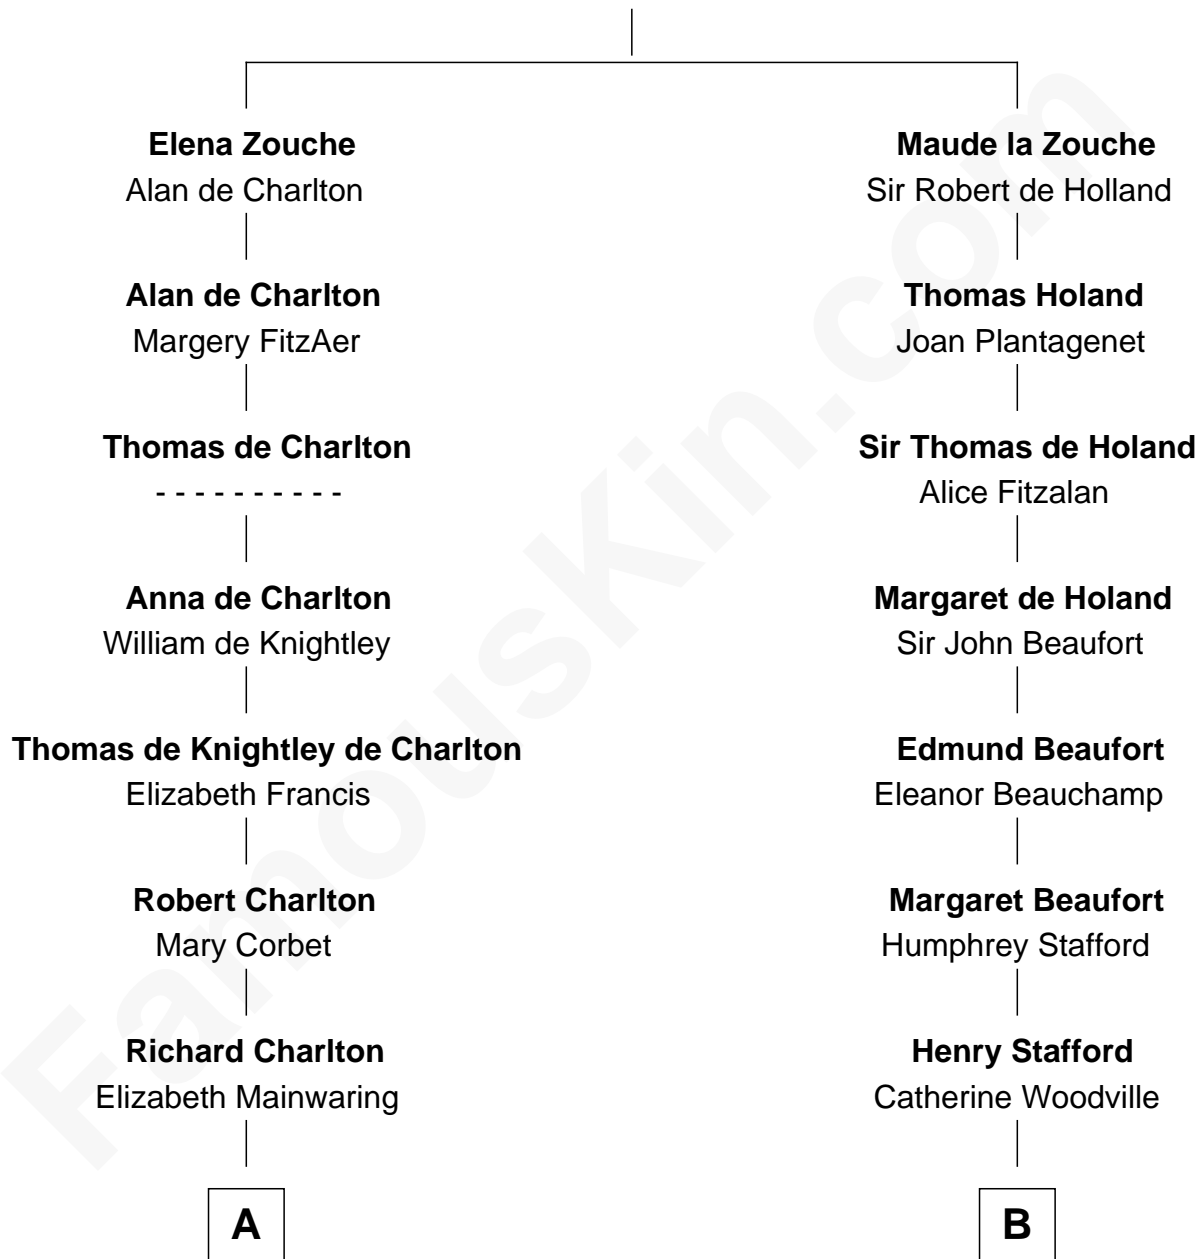

FamousKin.com Relationship Chart of

John Hancock

Signer of the Declaration of Independence

15th cousin 3 times removed of

Lewis Carroll

Author of Alice in Wonderland

Sir Alan la Zouche
Eleanor de Segrave

C

Frances Jane Lutwidge

Rev. Charles Dodgson

Lewis Carroll

Author of Alice in Wonderland

FamousKin.com