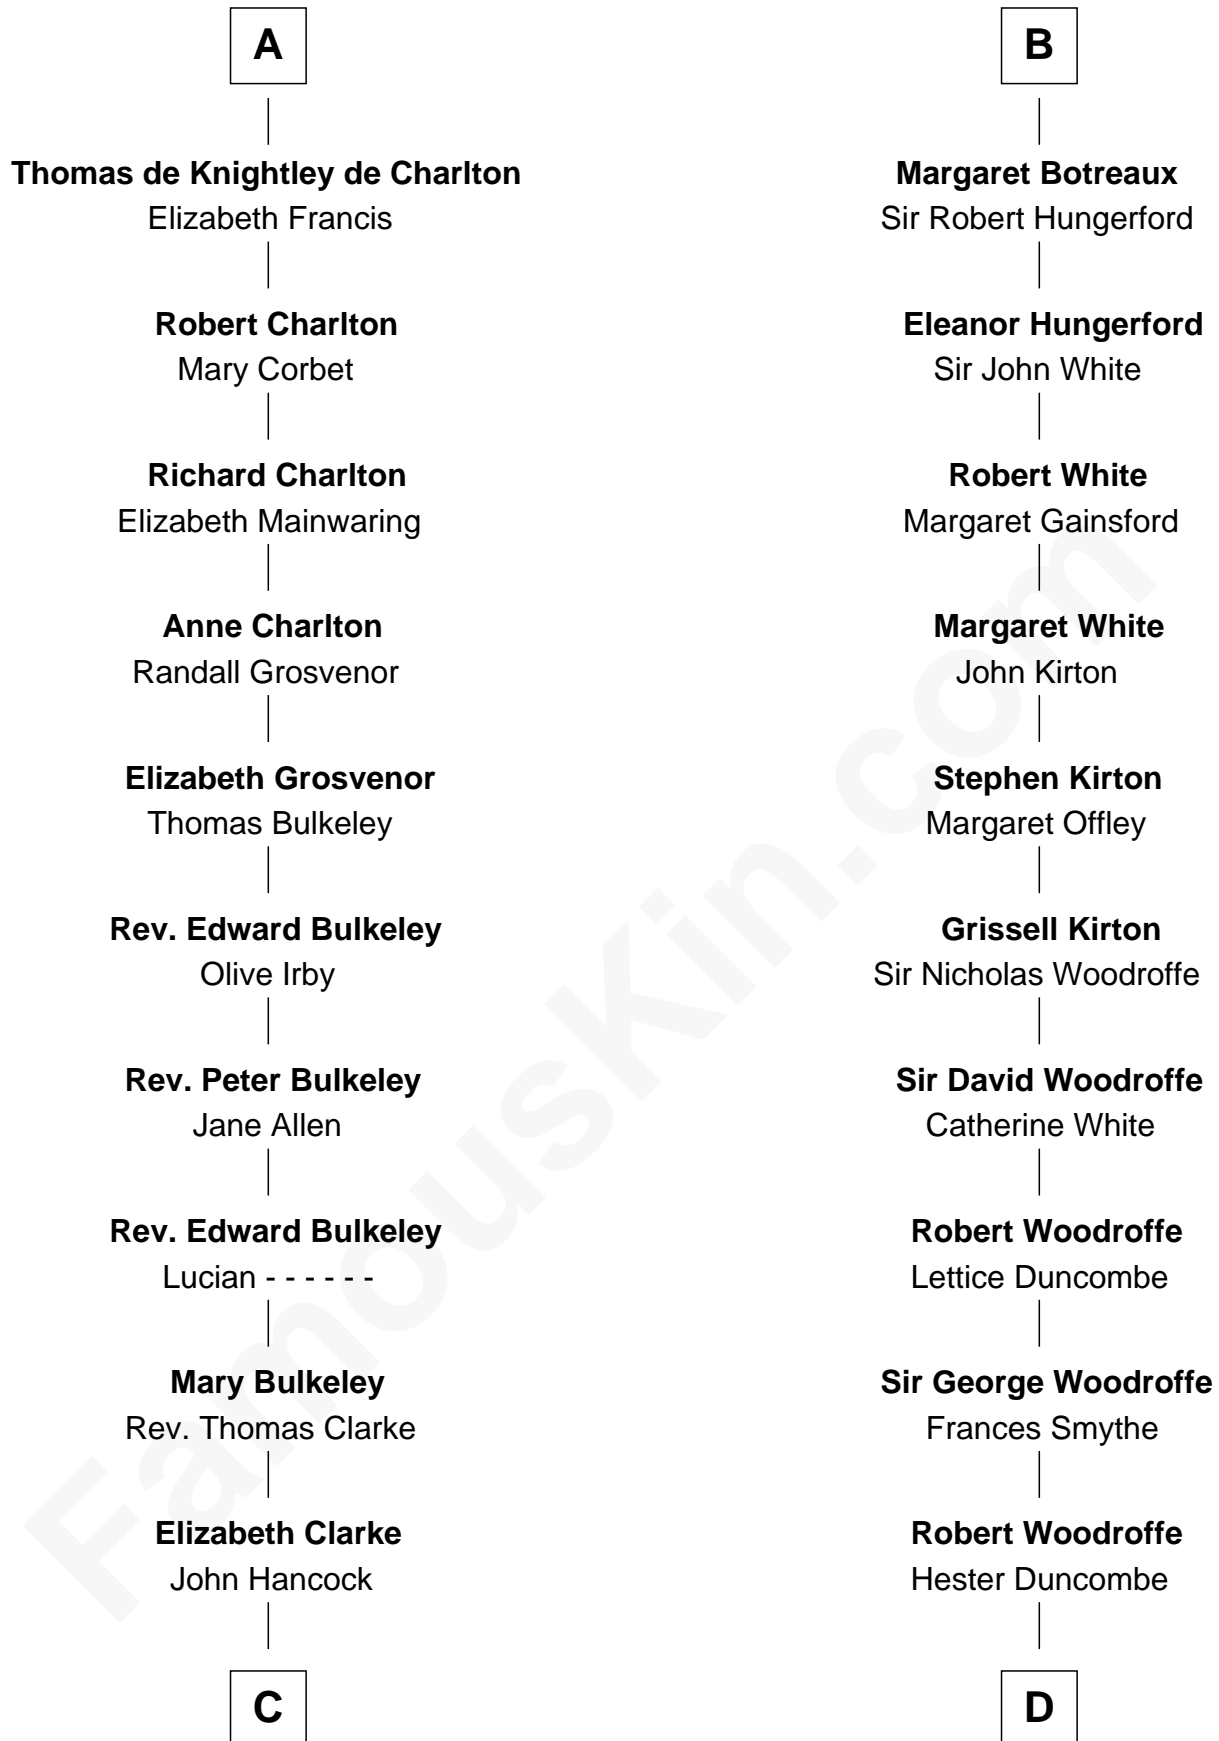

## Relationship Chart of

### John Hancock

*Signer of the Declaration of Independence*

18th cousin 3 times removed of

**Guillermo Billinghurst**  
*31st President of Peru*

**C**

**Rev. John Hancock**

Mary Hawke

**John Hancock**