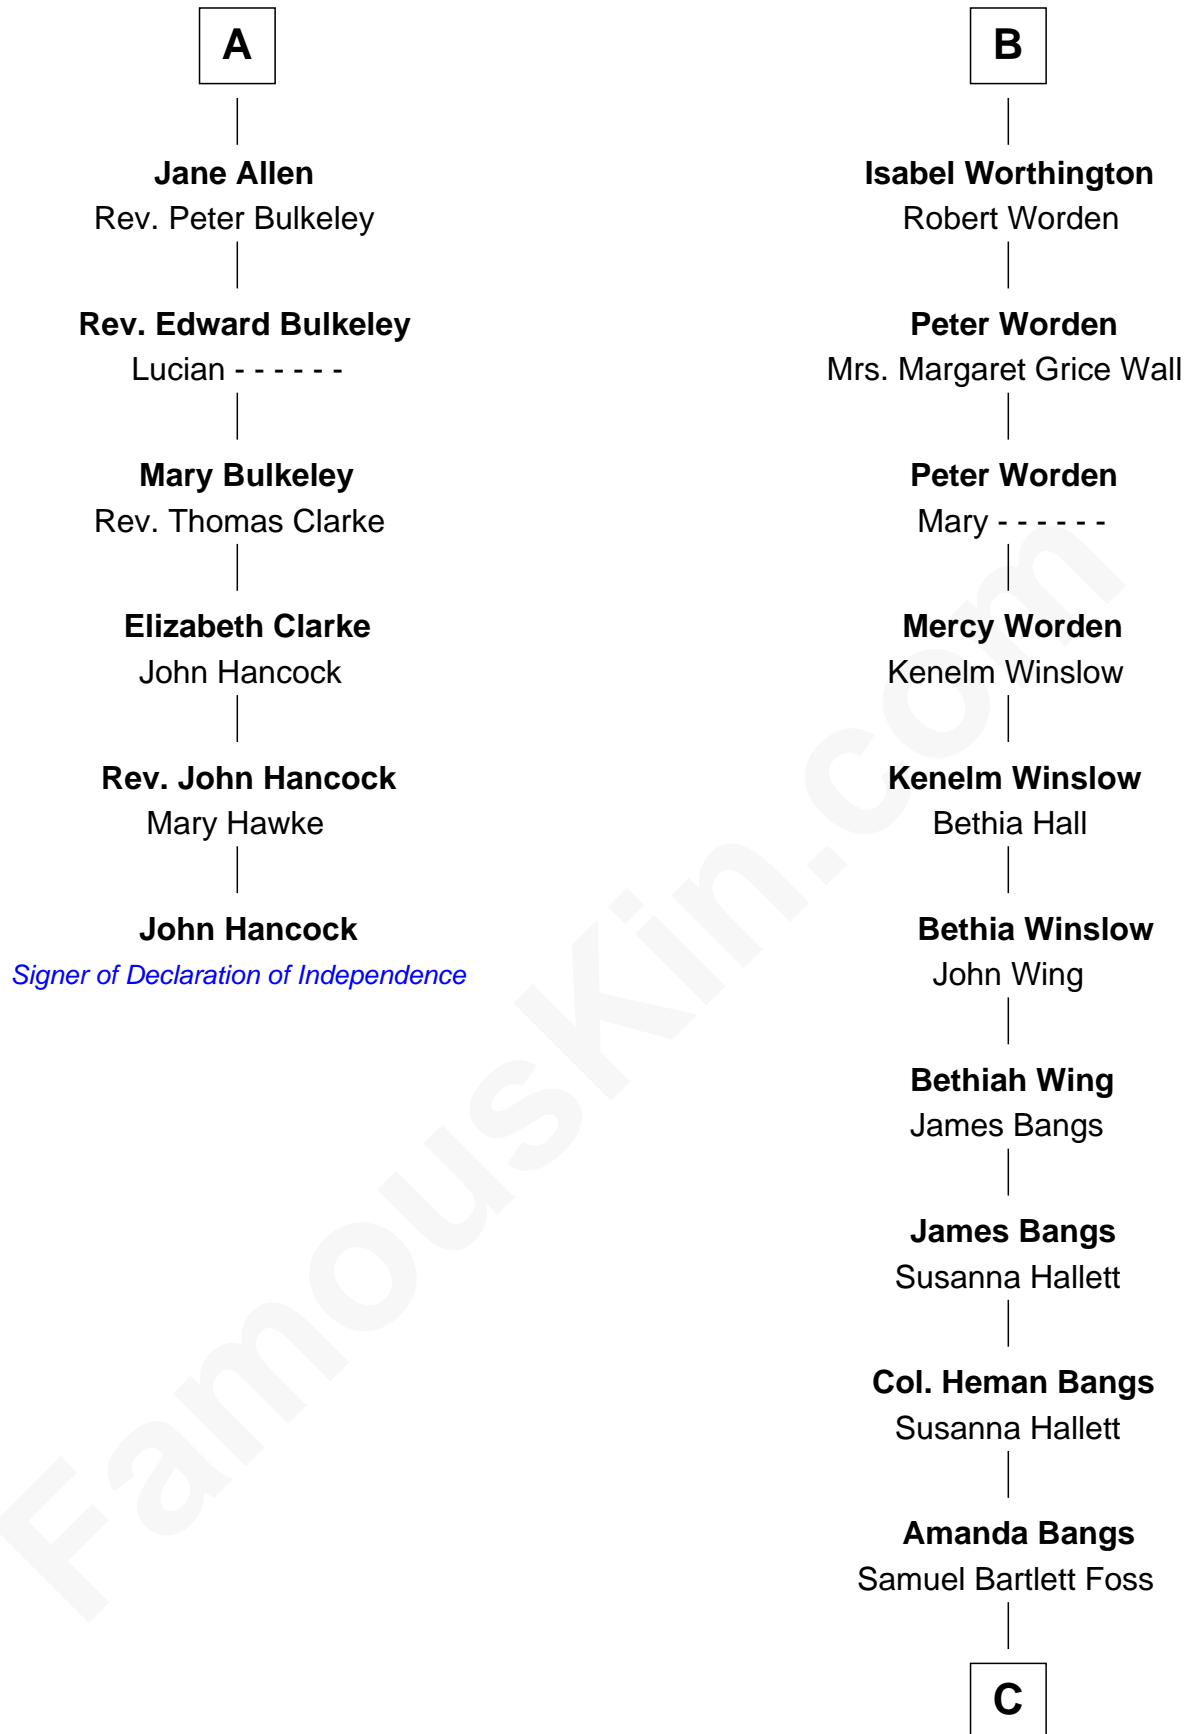

FamousKin.com

Relationship Chart of

John Hancock

Signer of the Declaration of Independence

12th cousin 6 times removed of

Eugene Foss

45th Governor of Massachusetts

C

George Edmund Foss

Marcia Cordelia Noble

Eugene Foss

45th Governor of Massachusetts

FamousKin.com