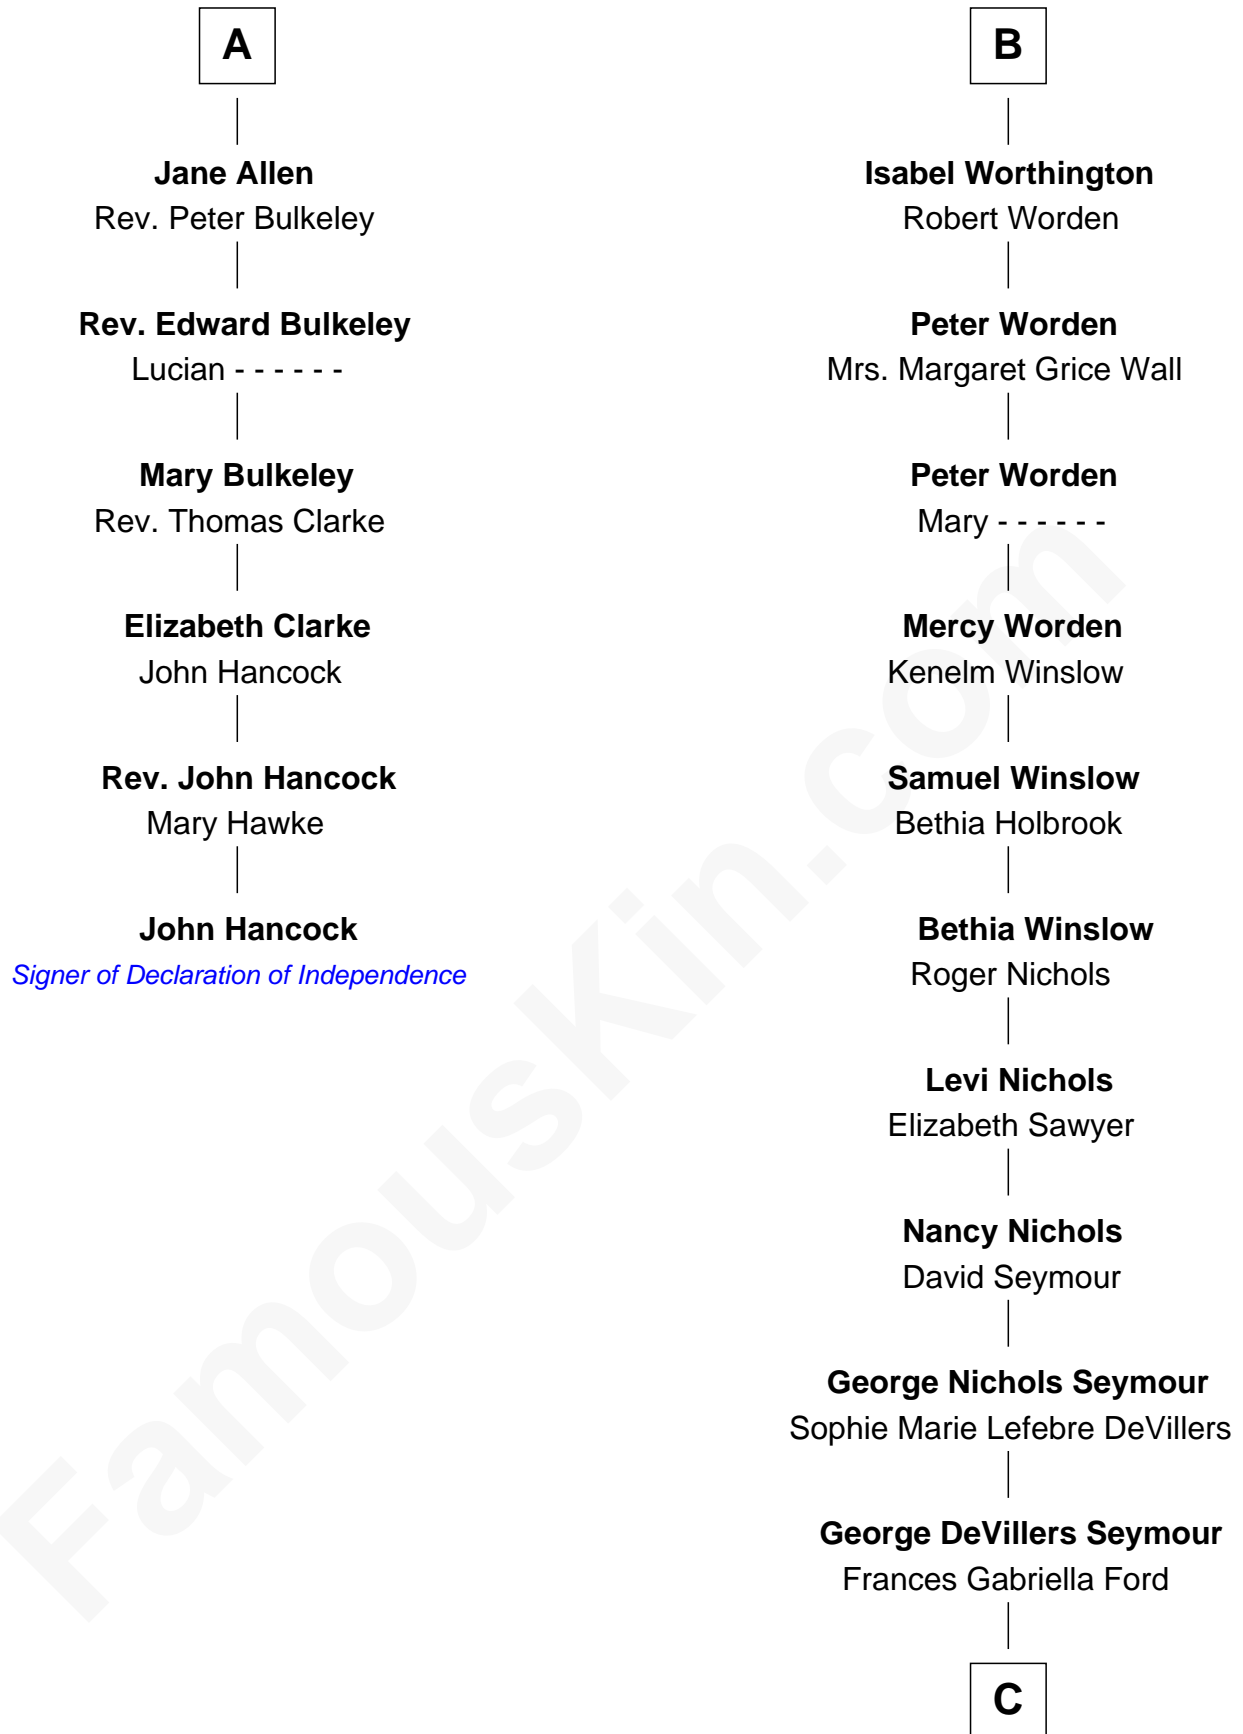

FamousKin.com Relationship Chart of

John Hancock

Signer of the Declaration of Independence

12th cousin 7 times removed of

Peter Fonda

TV and Movie Actor

Alice Plumpton

with husband
Sir John Boteler

Agnes Harington

Oliver Standish

Richard Sherburne

Alice Hamerton

Grace Standish

Ralph Faircloth

Agnes Sherburne

Henry Rushton

Lawrence Faircloth

Elizabeth -----

Nicholas Rushton

Margaret Radcliffe

Thomas Faircloth

Millicent Barr

Agnes Rushton

Richard Worthington

Mary Faircloth

Thomas Allen

Peter Worthington

Isabel Anderton

A

B

C

Eugene Ford Seymour