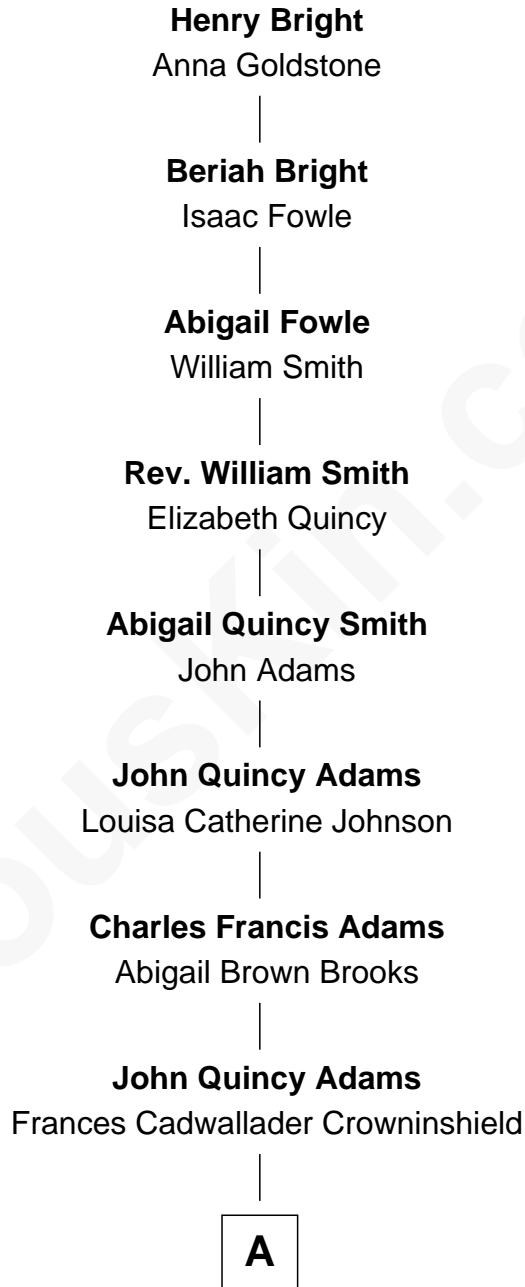

FamousKin.com Relationship Chart of

Henry Bright

(c1602 - 1686) *Great Migration Immigrant 1630*

8th Great-grandfather of

John Adams Morgan

1952 Olympic Sailing Gold Medalist

A

—
Charles Francis Adams

Frances Lovering

—
Catherine Frances Lovering Adams

Henry Sturgis Morgan

—
John Adams Morgan

Olympic Gold Medalist

FamousKin.com