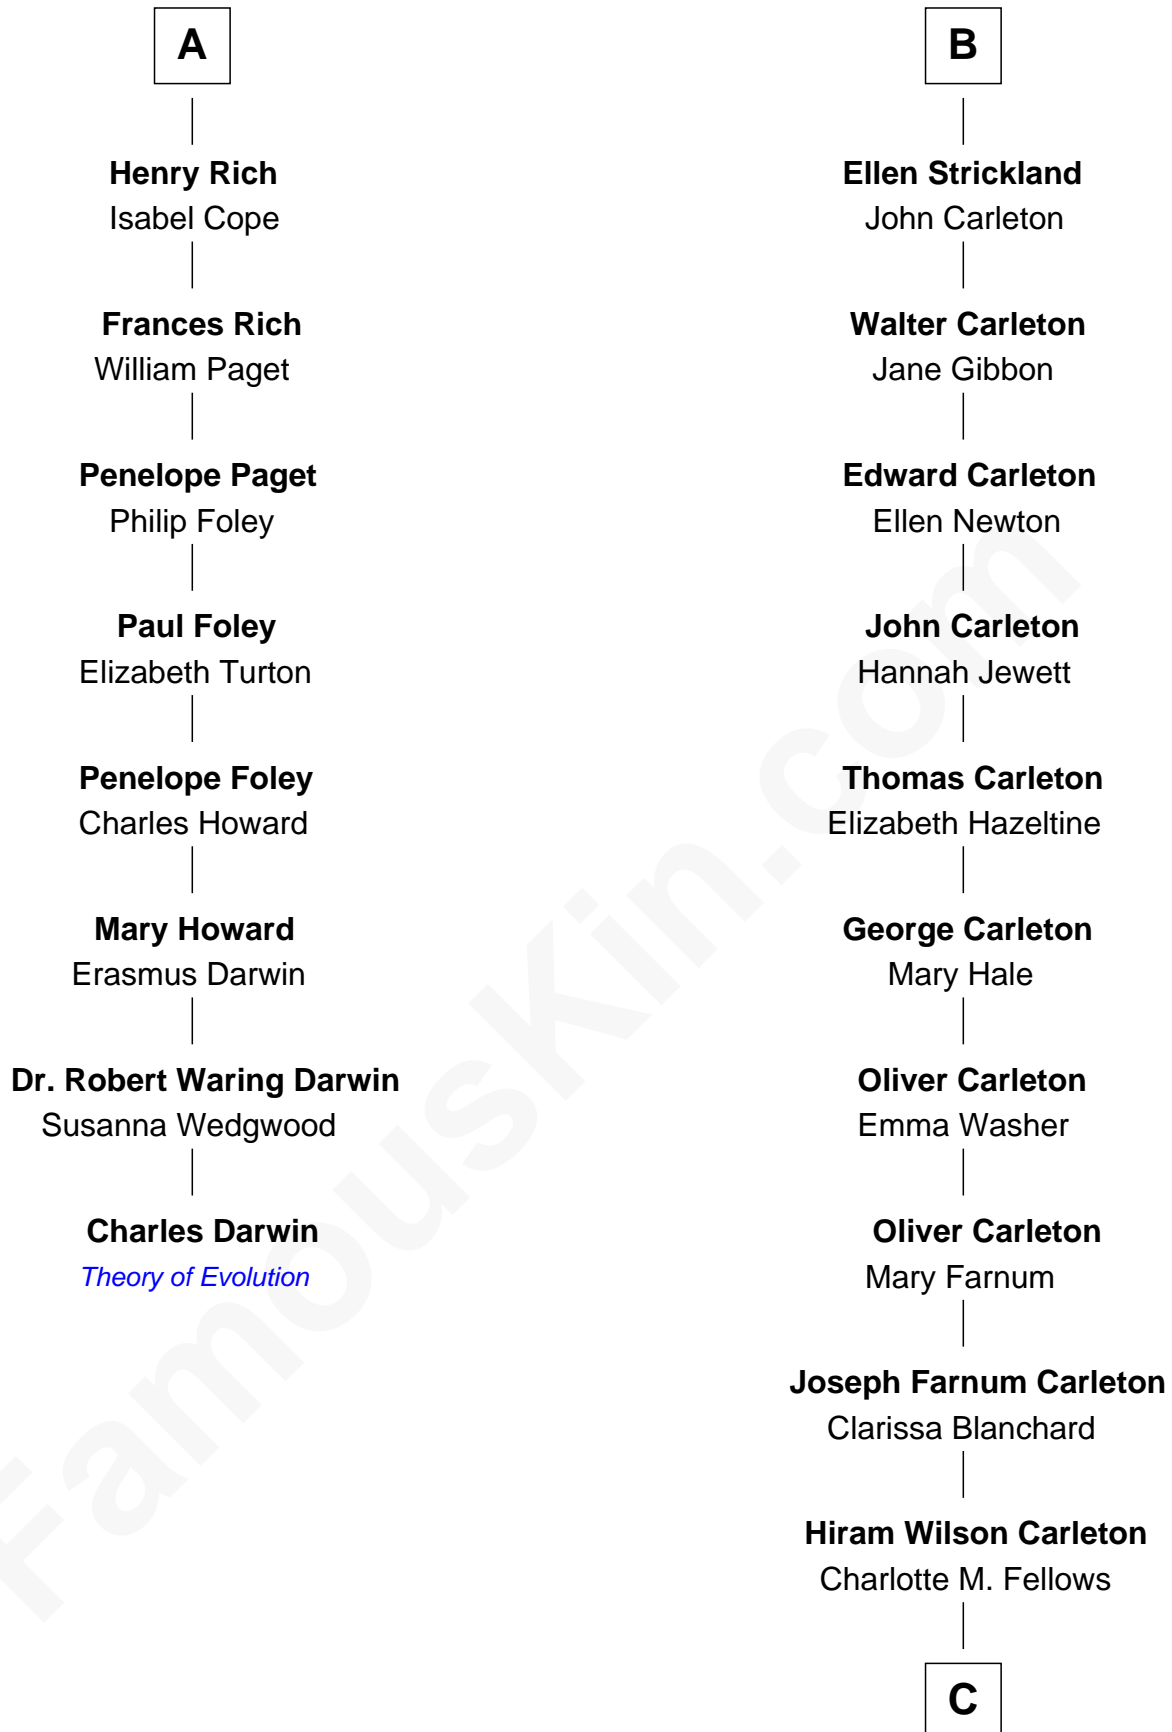

FamousKin.com Relationship Chart of

Charles Darwin

Theory of Evolution

14th cousin 6 times removed of

Mickey Rourke

Movie Actor

C

Joseph Clinton Carleton

Maud Alice Fitts

Hazel May Carleton

Leonard Ernest Cameron

Annette Elizabeth Cameron

Philip Andrew Rourke

Mickey Rourke

Movie Actor