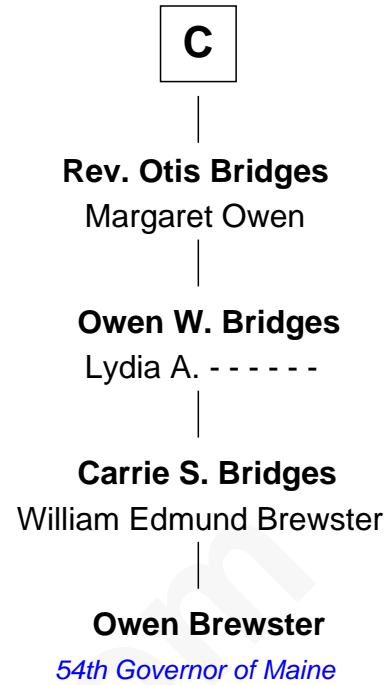

FamousKin.com Relationship Chart of

Charles Darwin

Theory of Evolution

15th cousin 5 times removed of

Owen Brewster

54th Governor of Maine

Sir Thomas de Beauchamp

Katherine de Mortimer

Sir William Beauchamp

Joan Fitzalan

Joan Beauchamp

James Butler

Sir Thomas Butler

Anne Hankeford

Margaret Butler

Sir William Boleyn

Sir Roger de Clifford

Katherine de Clifford

Sir Ralph de Greystoke

Maud de Greystoke

Eudo de Welles

Sir Lionel de Welles

Joan de Waterton

Margaret de Welles

Sir Thomas Dymoke

Jane Dymoke

John Fulnetby

Katherine Fulnetby

William Dynwell

B

FamousKin.com