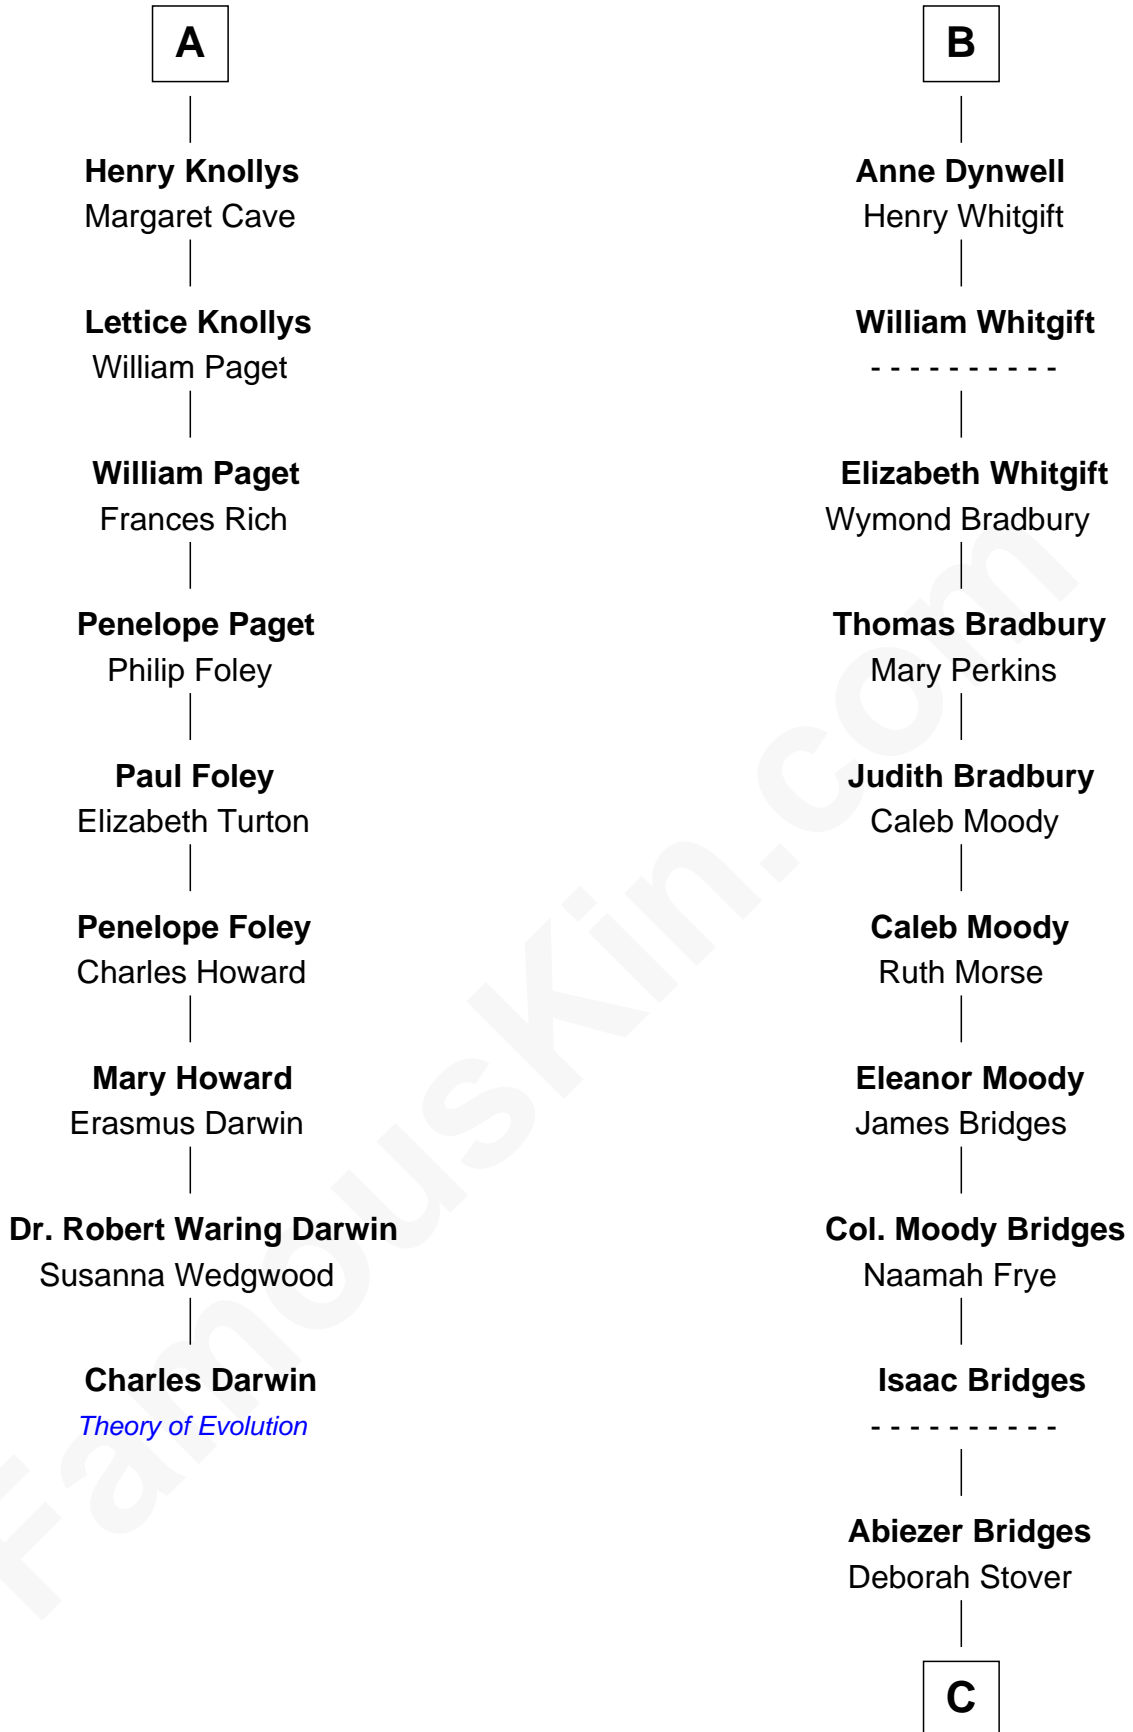

FamousKin.com Relationship Chart of

Charles Darwin

Theory of Evolution

15th cousin 5 times removed of

Owen Brewster

54th Governor of Maine

Sir Thomas de Beauchamp

Katherine de Mortimer

Sir William Beauchamp

Joan Fitzalan

Joan Beauchamp

James Butler

Sir Thomas Butler

Anne Hankeford

Margaret Butler

Sir William Boleyn

Sir Roger de Clifford

Katherine de Clifford

Sir Ralph de Greystoke

Maud de Greystoke

Eudo de Welles

Sir Lionel de Welles

Joan de Waterton

Margaret de Welles

Sir Thomas Dymoke

Jane Dymoke

John Fulnetby

Katherine Fulnetby

William Dynwell

B

FamousKin.com