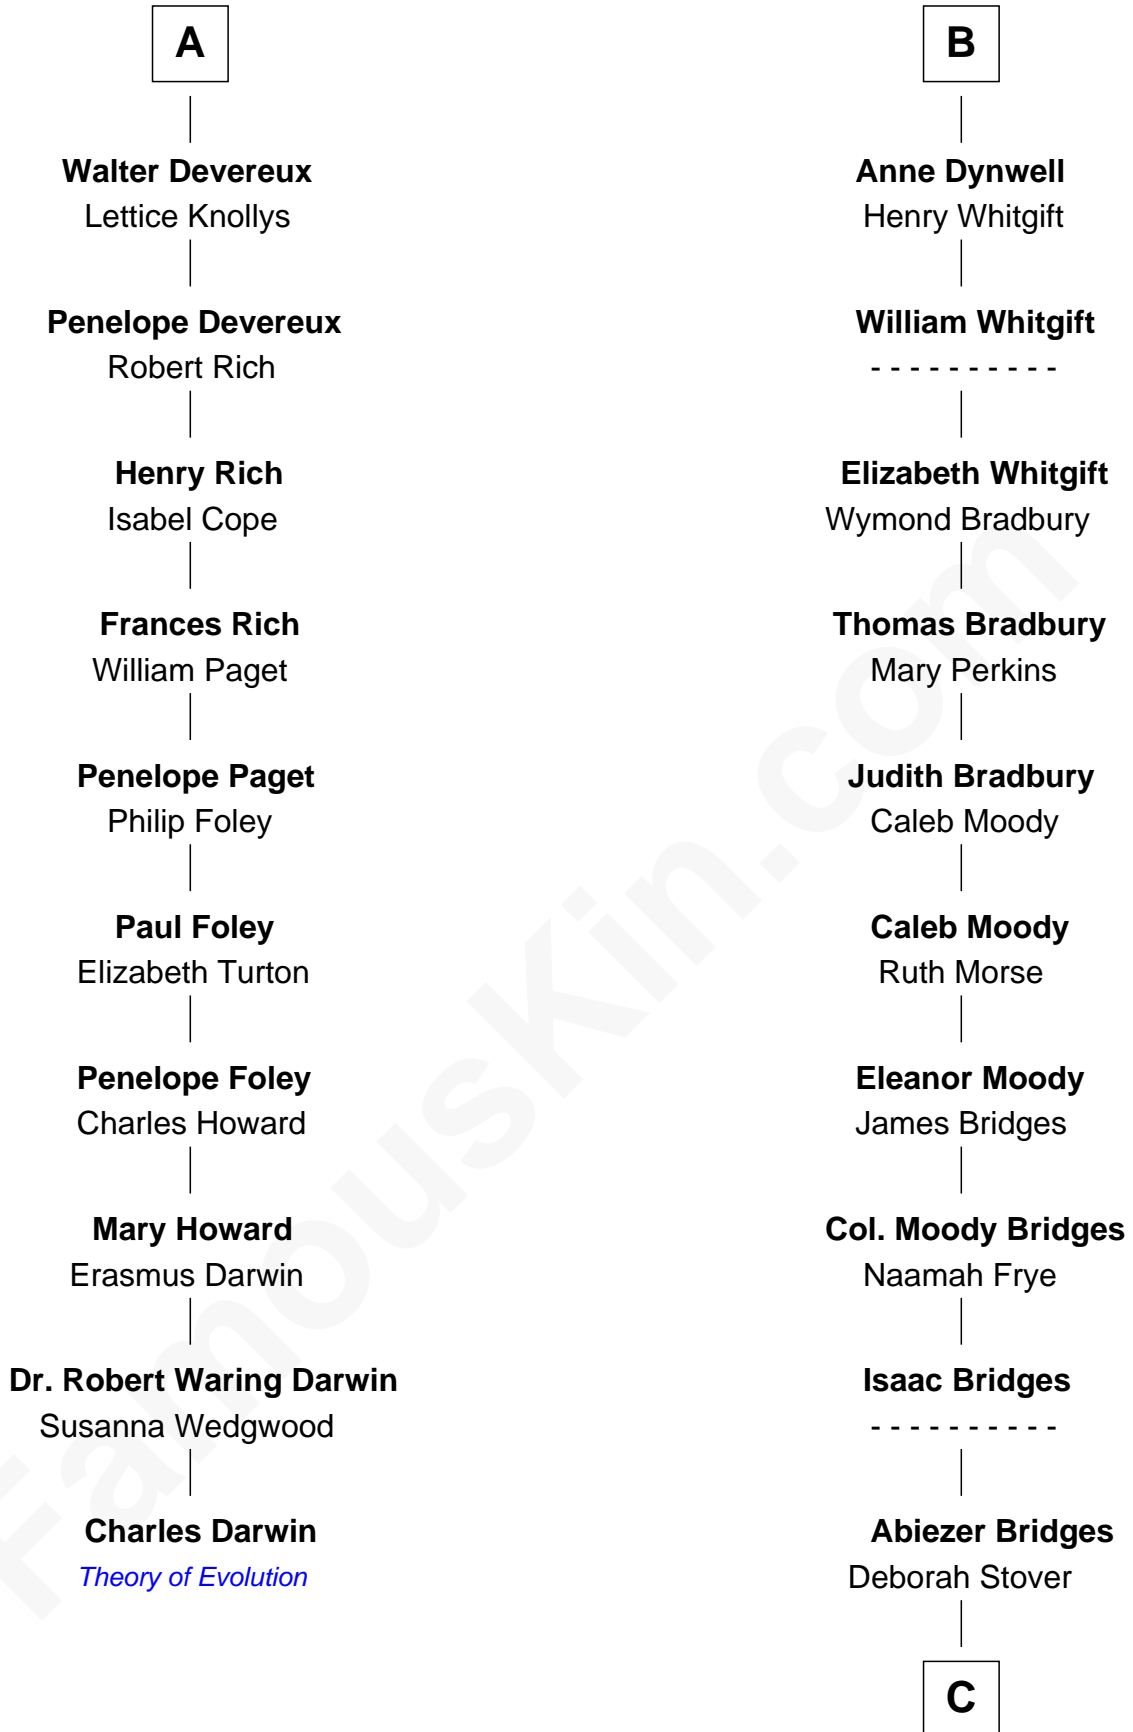

# FamousKin.com Relationship Chart of

**Charles Darwin**

*Theory of Evolution*

16th cousin 4 times removed of

**Owen Brewster**

*54th Governor of Maine*

**Sir Henry de Percy**

Idoine de Clifford

**Maude de Percy**  
Sir John de Neville

**Sir Ralph Neville**  
Joan Beaufort

**Sir Richard Neville**  
Alice Montagu

**Katherine Neville**  
William Bonville

**Cecily Bonville**  
Thomas Grey

**Mary Grey**  
Walter Devereux

**Sir Richard Devereux**  
Dorothy Hastings

**A**

**Isabel de Percy**  
Sir William de Aton

**Elizabeth de Aton**  
Sir John Conyers

**Robert Conyers**  
Isabel Pert

**Joan Conyers**  
Sir Philip Dymoke

**Sir Thomas Dymoke**  
Margaret de Welles

**Jane Dymoke**  
John Fulnetby

**Katherine Fulnetby**  
William Dynwell

**B**

FamousKin.com