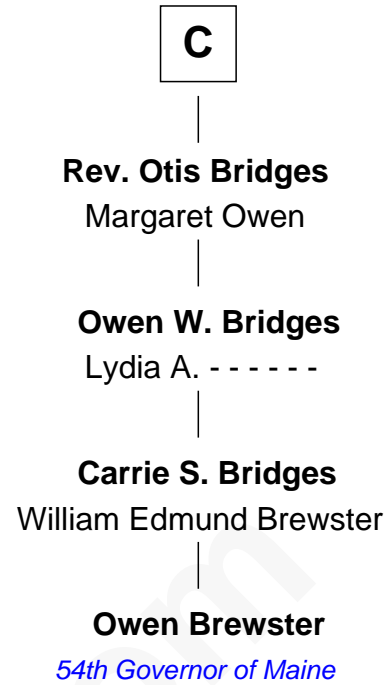

# FamousKin.com Relationship Chart of

**Charles Darwin**

*Theory of Evolution*

16th cousin 4 times removed of

**Owen Brewster**

*54th Governor of Maine*

**Sir Henry de Percy**

Idoine de Clifford

**Maude de Percy**  
Sir John de Neville

**Sir Ralph Neville**  
Joan Beaufort

**Sir Richard Neville**  
Alice Montagu

**Katherine Neville**  
William Bonville

**Cecily Bonville**  
Thomas Grey

**Mary Grey**  
Walter Devereux

**Sir Richard Devereux**  
Dorothy Hastings

**A**

**Isabel de Percy**  
Sir William de Aton

**Elizabeth de Aton**  
Sir John Conyers

**Robert Conyers**  
Isabel Pert

**Joan Conyers**  
Sir Philip Dymoke

**Sir Thomas Dymoke**  
Margaret de Welles

**Jane Dymoke**  
John Fulnetby

**Katherine Fulnetby**  
William Dynwell

**B**

FamousKin.com