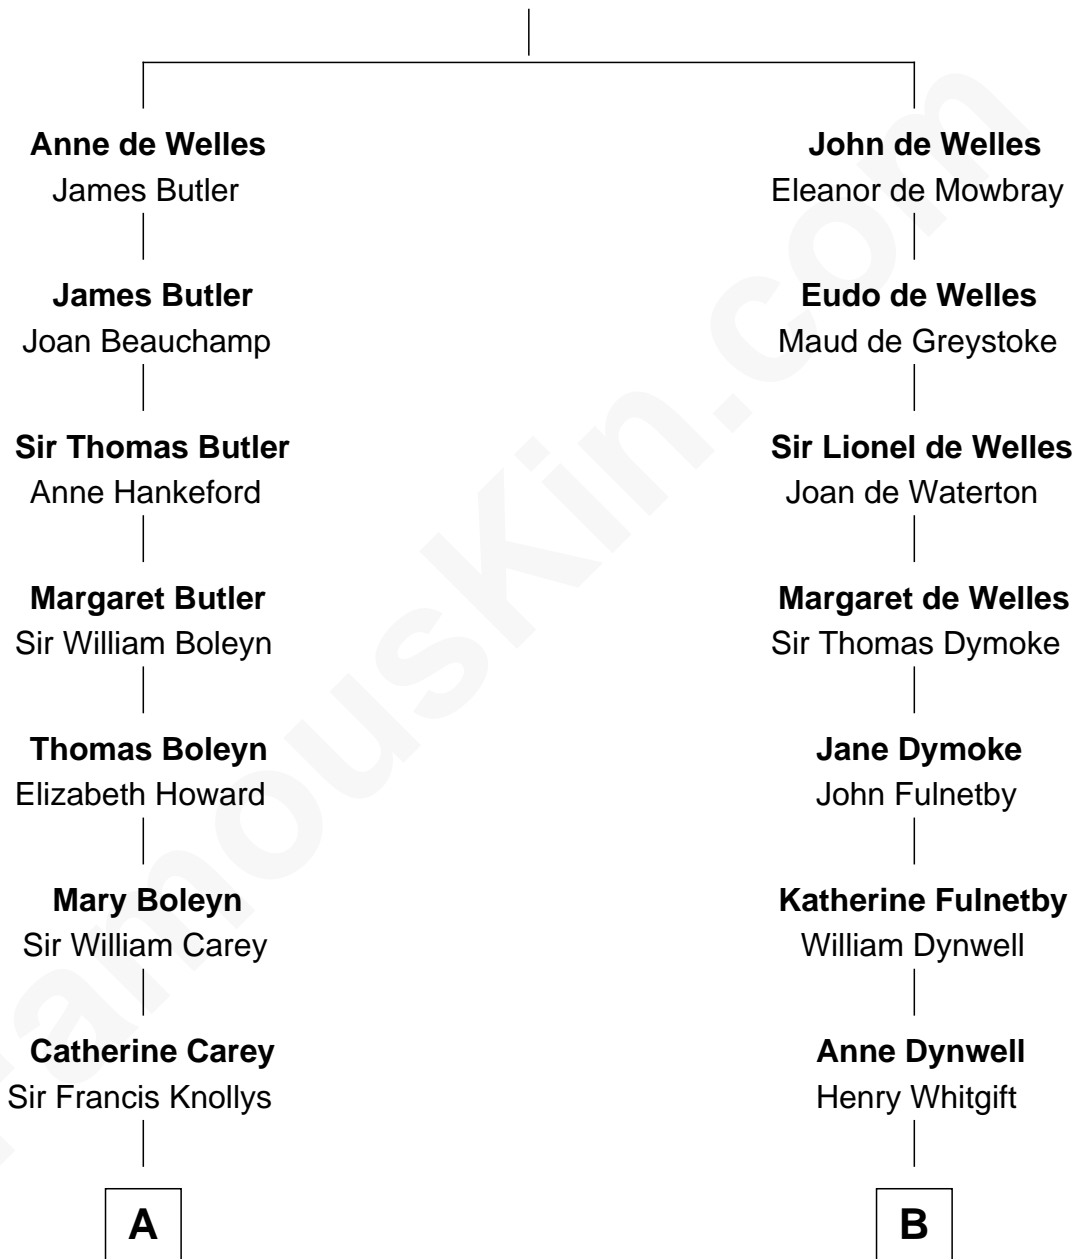

FamousKin.com Relationship Chart of

Charles Darwin

Theory of Evolution

15th cousin 4 times removed of

Owen Brewster

54th Governor of Maine

John de Welles

Maud de Roos

C

Owen W. Bridges

Lydia A. -----

Carrie S. Bridges

William Edmund Brewster

Owen Brewster

54th Governor of Maine

FamousKin.com