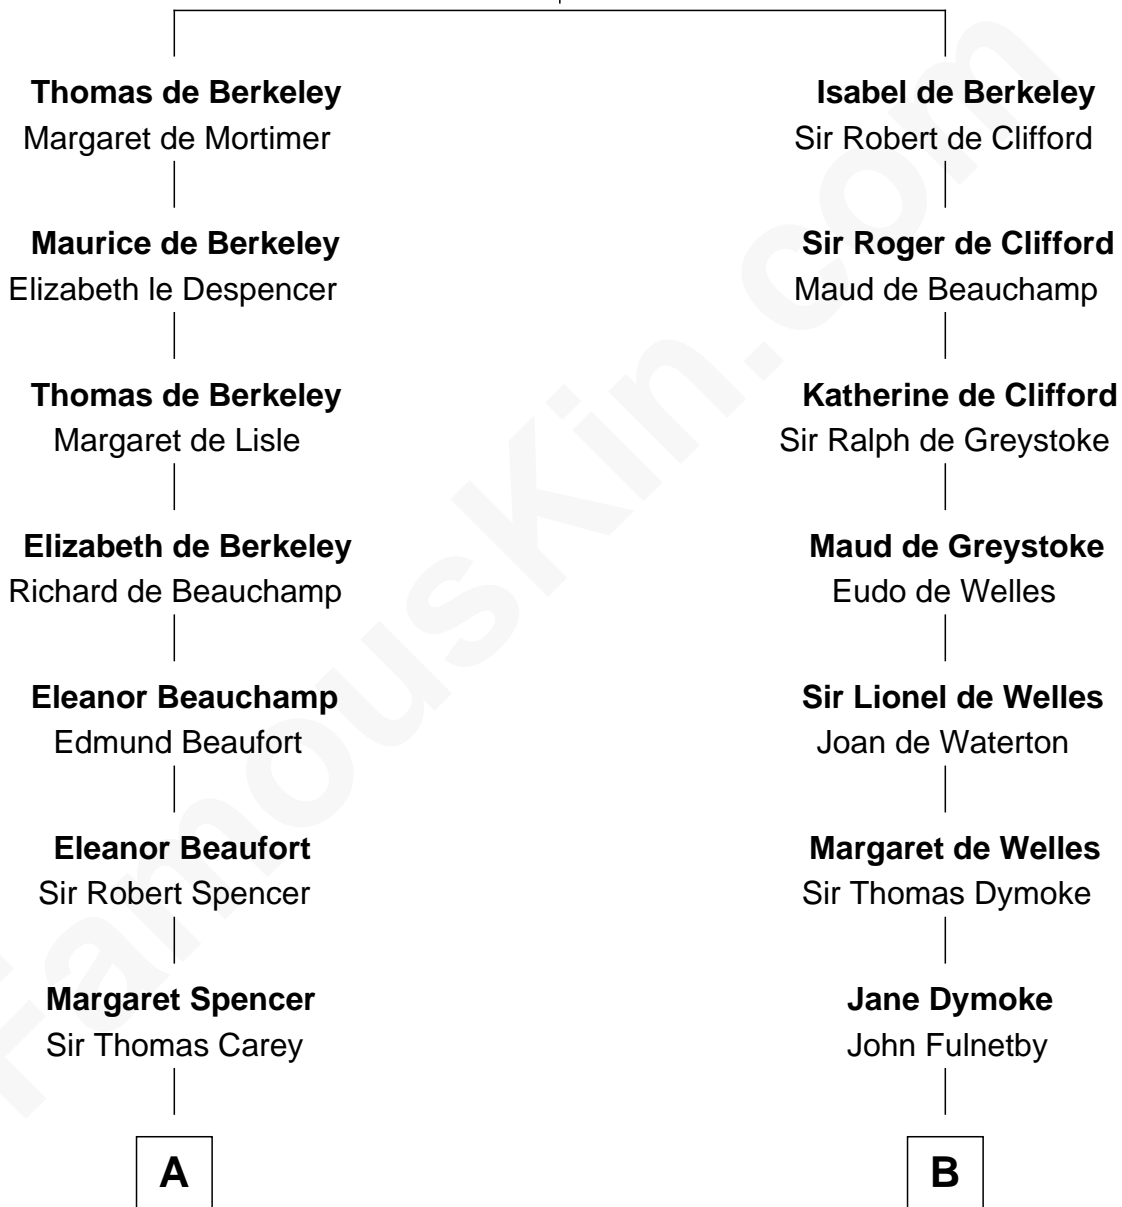

FamousKin.com Relationship Chart of

Charles Darwin

Theory of Evolution

17th cousin 4 times removed of

Owen Brewster

54th Governor of Maine

Sir Maurice de Berkeley

Eve la Zouche

William Edmund Brewster

Owen Brewster

54th Governor of Maine

FamousKin.com