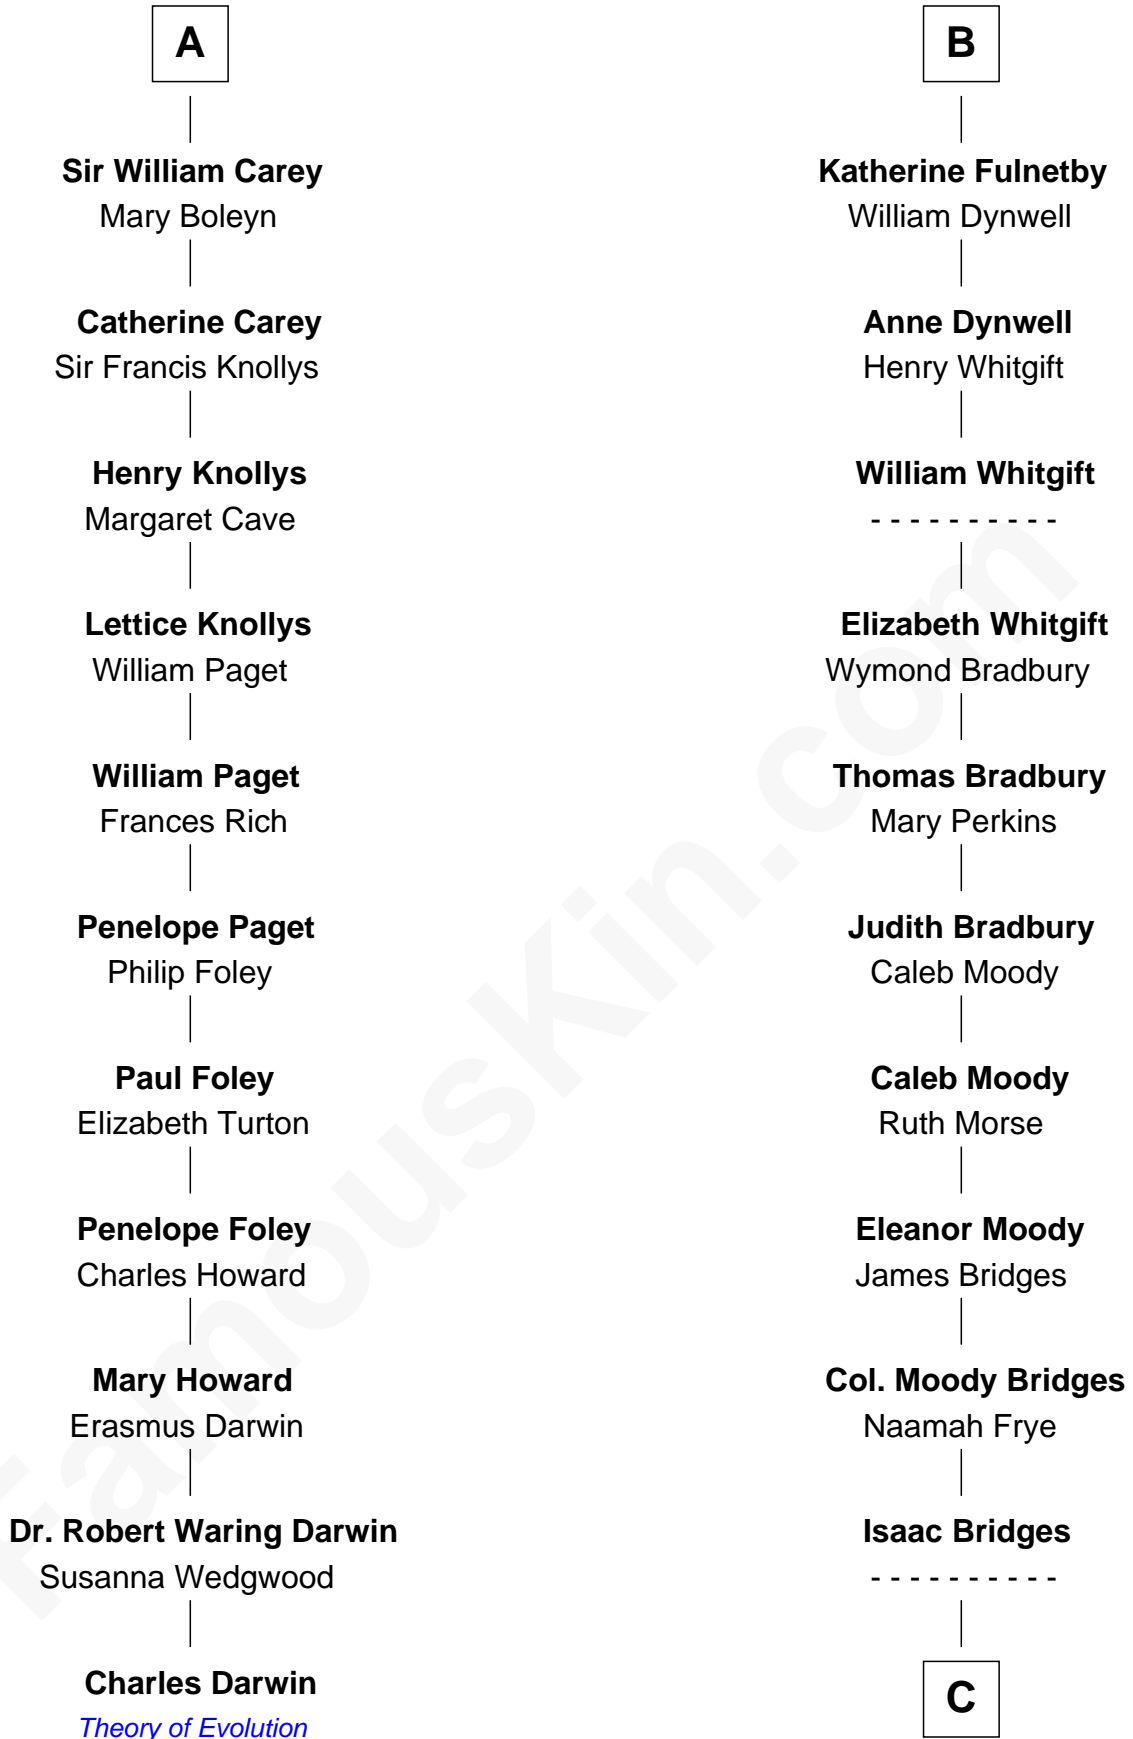

FamousKin.com Relationship Chart of

Charles Darwin

Theory of Evolution

17th cousin 4 times removed of

Owen Brewster

54th Governor of Maine

Sir Maurice de Berkeley

Eve la Zouche

William Edmund Brewster

Owen Brewster

54th Governor of Maine

FamousKin.com