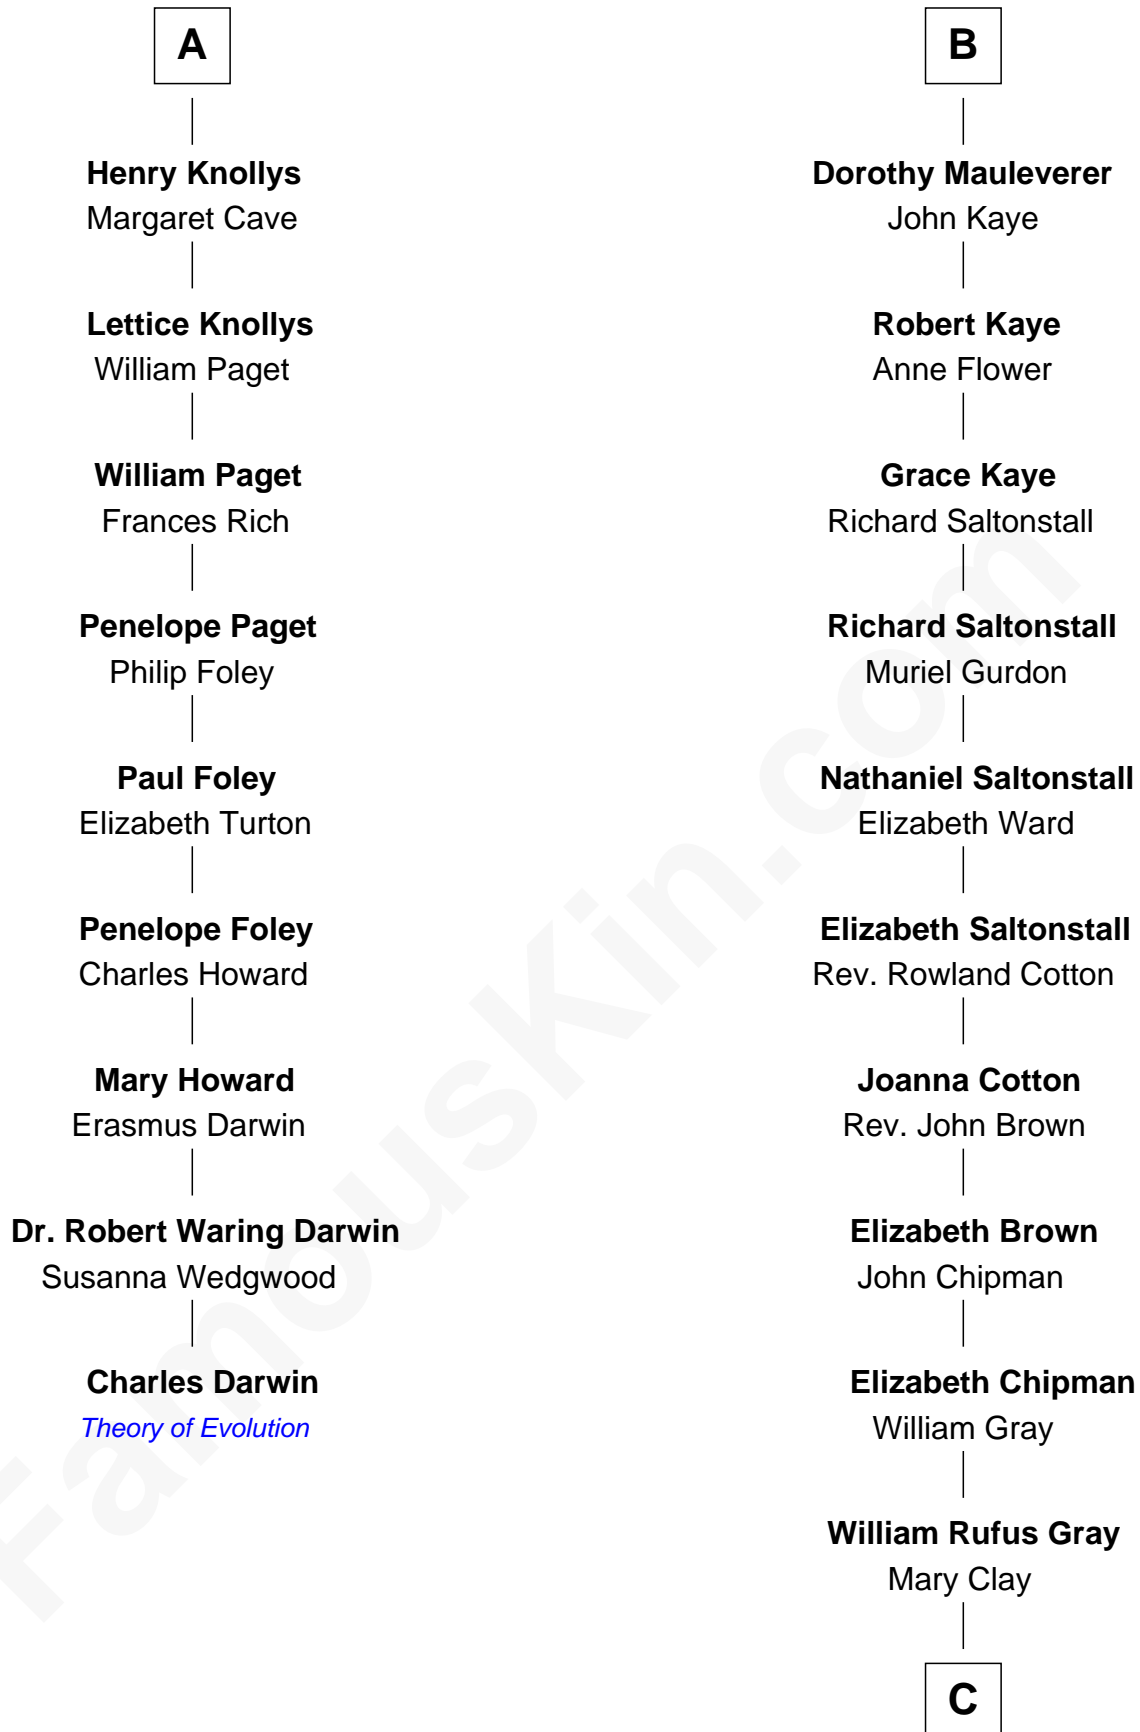

# FamousKin.com Relationship Chart of

**Charles Darwin**

*Theory of Evolution*

15th cousin 6 times removed of

**Story Musgrave**

*NASA Astronaut*

**Sir Thomas de Beauchamp**

Katherine de Mortimer

Sir Roger de Clifford

**Margaret Clifford**

Sir John Melton

**Margaret Melton**

John Markenfield

**John Markenfield**

Margaret Hopton

**Sir Thomas Markenfield**

Eleanor Conyers

**Sir Ninian Markenfield**

Dorothy Gascoigne

**Alice Markenfield**

Sir Robert Mauleverer

**B**

**C**

William Gray

Sarah Frances Loring

Edward Gray

Elizabeth Gray Story

Marguerite Gray

John Butler Swann

Marguerite Swann

Percy Musgrave

Story Musgrave