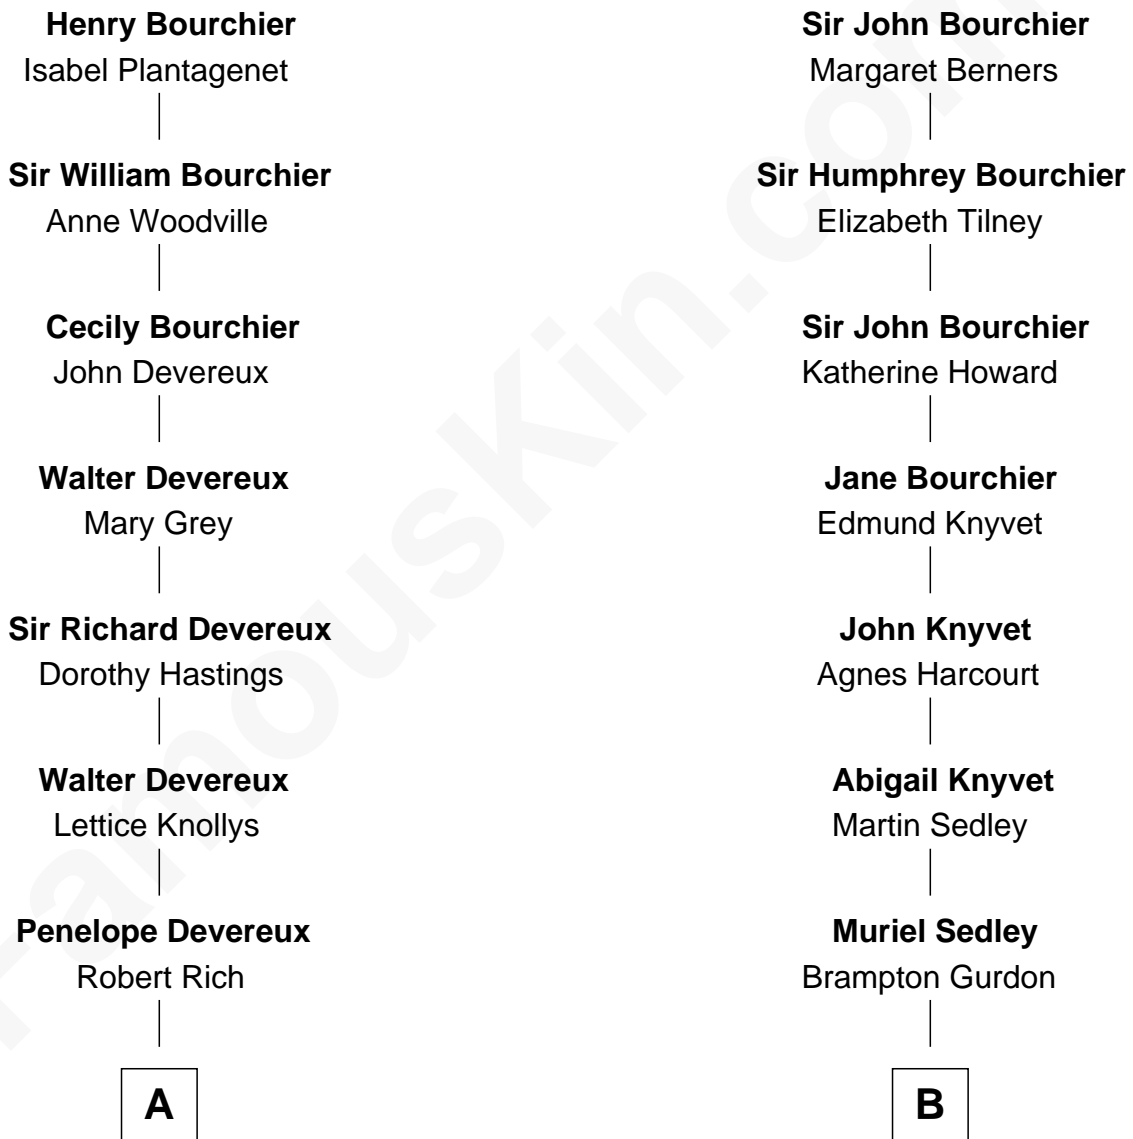

# FamousKin.com Relationship Chart of

**Charles Darwin**

*Theory of Evolution*

14th cousin 4 times removed of

**Story Musgrave**

*NASA Astronaut*

**Sir William Bouchier**

Anne Plantagenet

**C**

|  
**Marguerite Swann**

Percy Musgrave

|  
**Story Musgrave**

*NASA Astronaut*

FamousKin.com