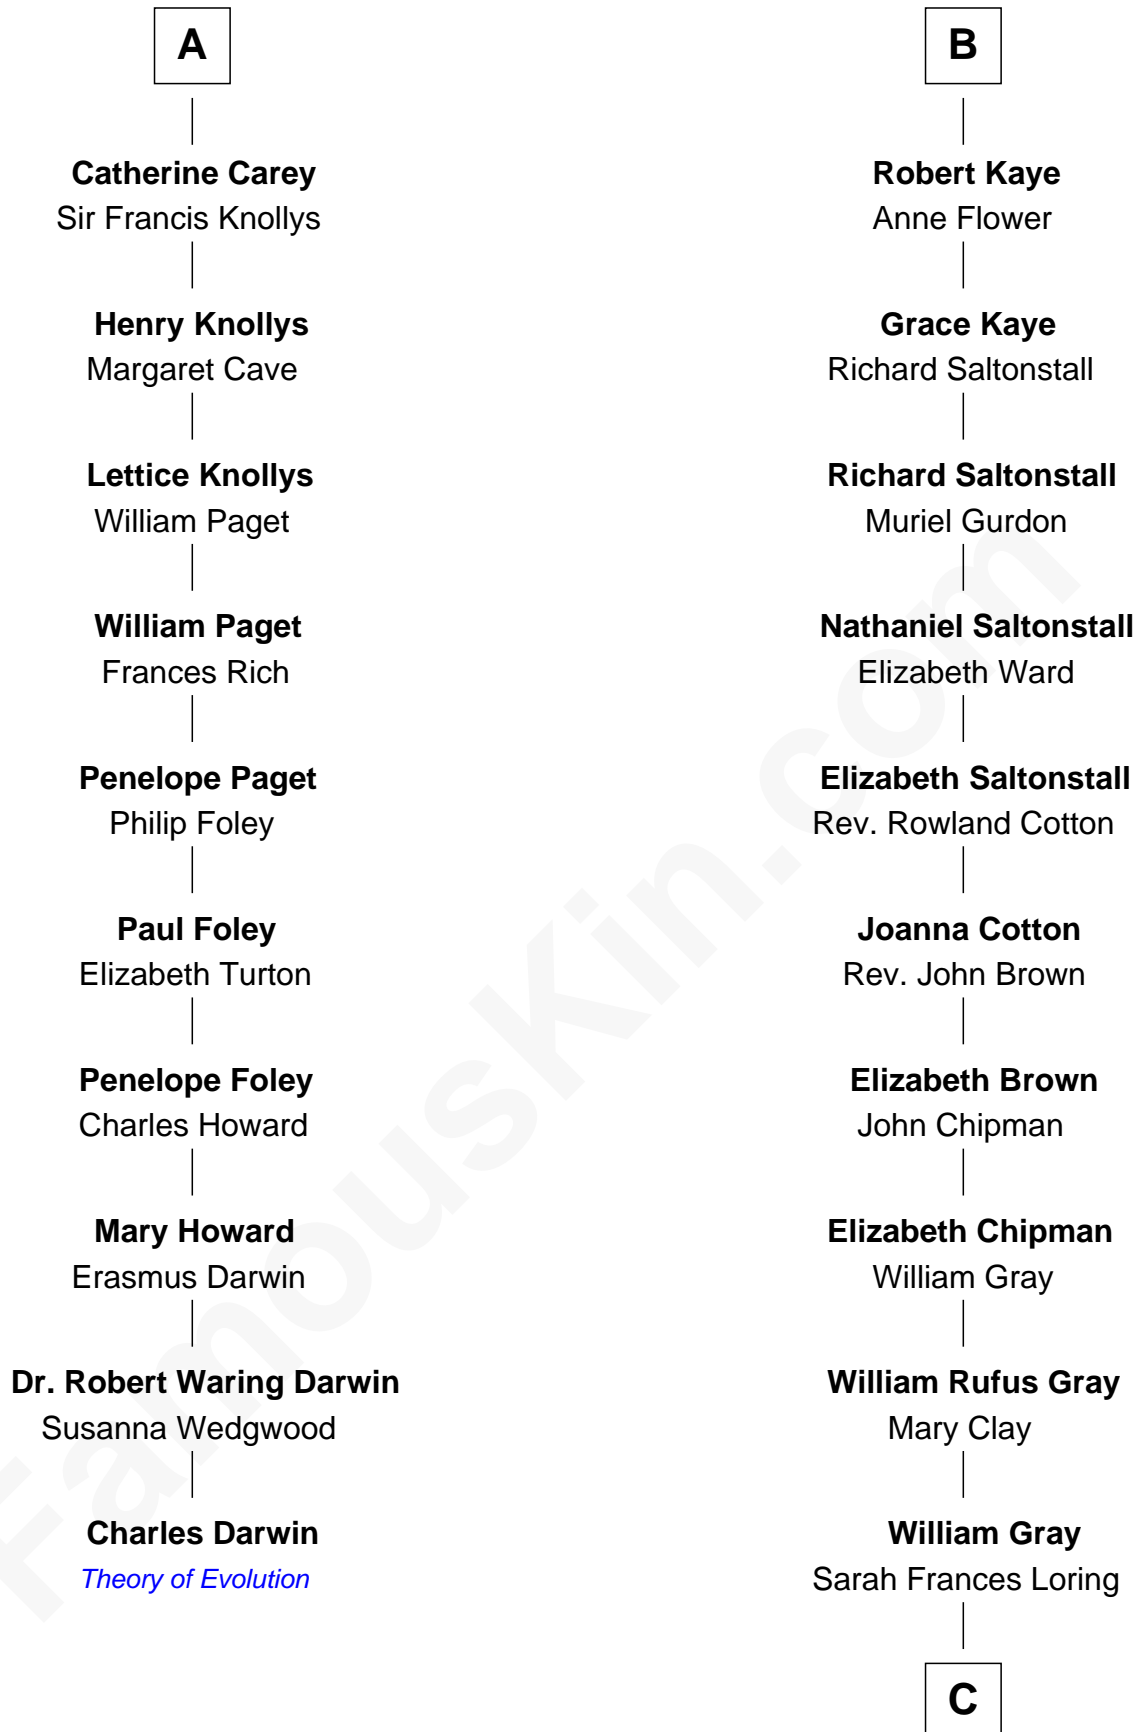

FamousKin.com Relationship Chart of

Charles Darwin

Theory of Evolution

16th cousin 4 times removed of

Story Musgrave

NASA Astronaut

C

Edward Gray

Elizabeth Gray Story

Marguerite Gray

John Butler Swann

Marguerite Swann

Percy Musgrave

Story Musgrave

NASA Astronaut

FamousKin.com