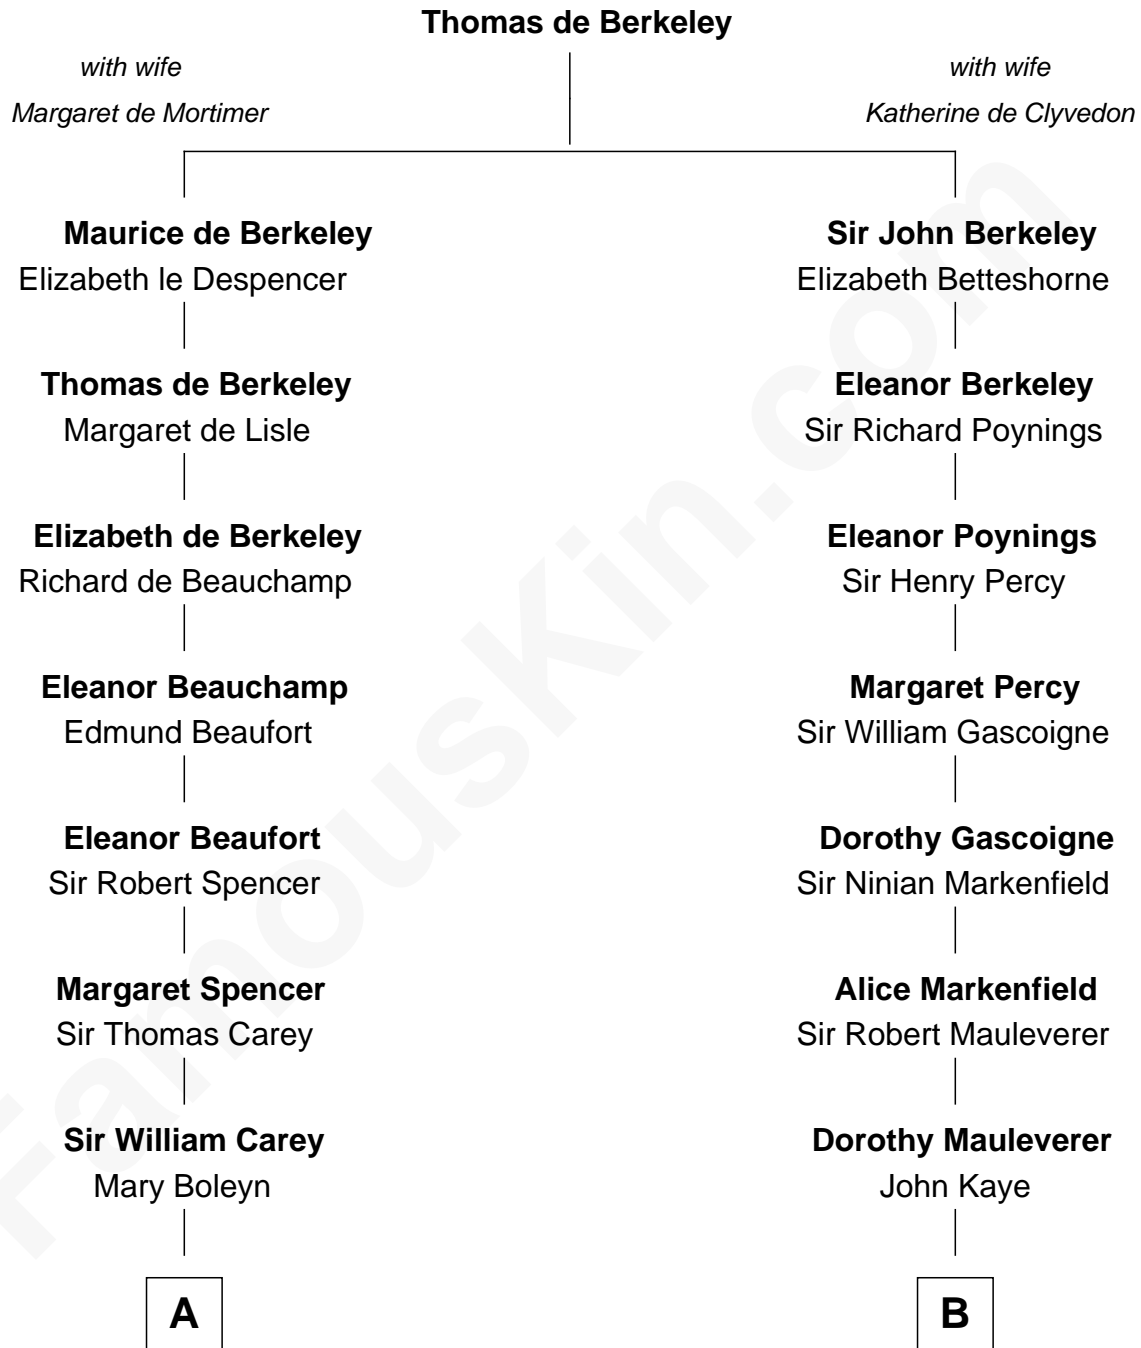

FamousKin.com Relationship Chart of

Charles Darwin

Theory of Evolution

16th cousin 4 times removed of

Story Musgrave

NASA Astronaut

C

Edward Gray

Elizabeth Gray Story

Marguerite Gray

John Butler Swann

Marguerite Swann

Percy Musgrave

Story Musgrave

NASA Astronaut

FamousKin.com