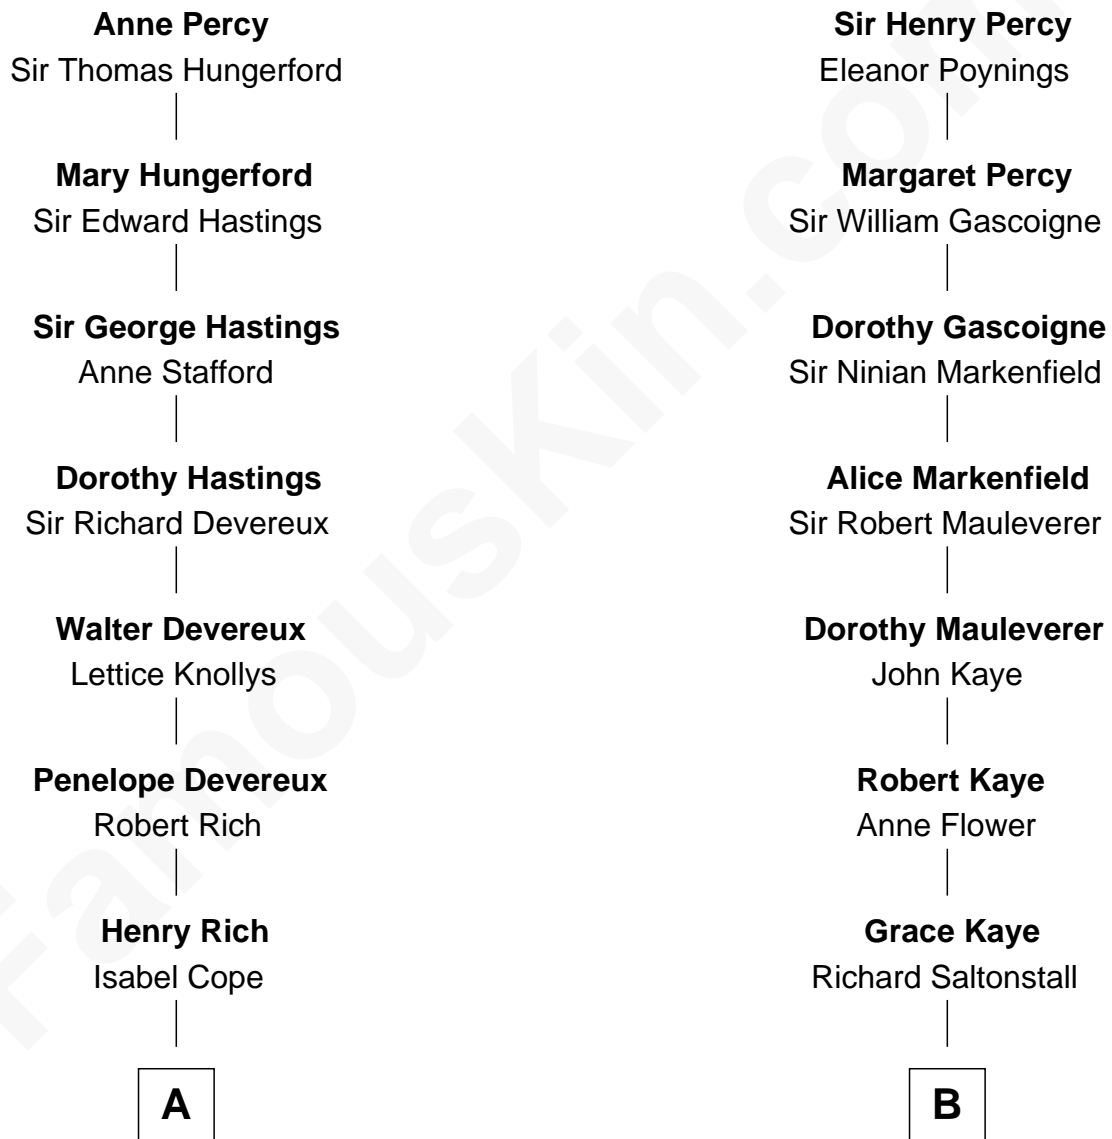

# FamousKin.com Relationship Chart of

**Charles Darwin**

*Theory of Evolution*

13th cousin 5 times removed of

**Story Musgrave**

*NASA Astronaut*

**Sir Henry Percy**

Eleanor Neville

**C**

|  
**Marguerite Swann**

Percy Musgrave

|  
**Story Musgrave**

*NASA Astronaut*

FamousKin.com