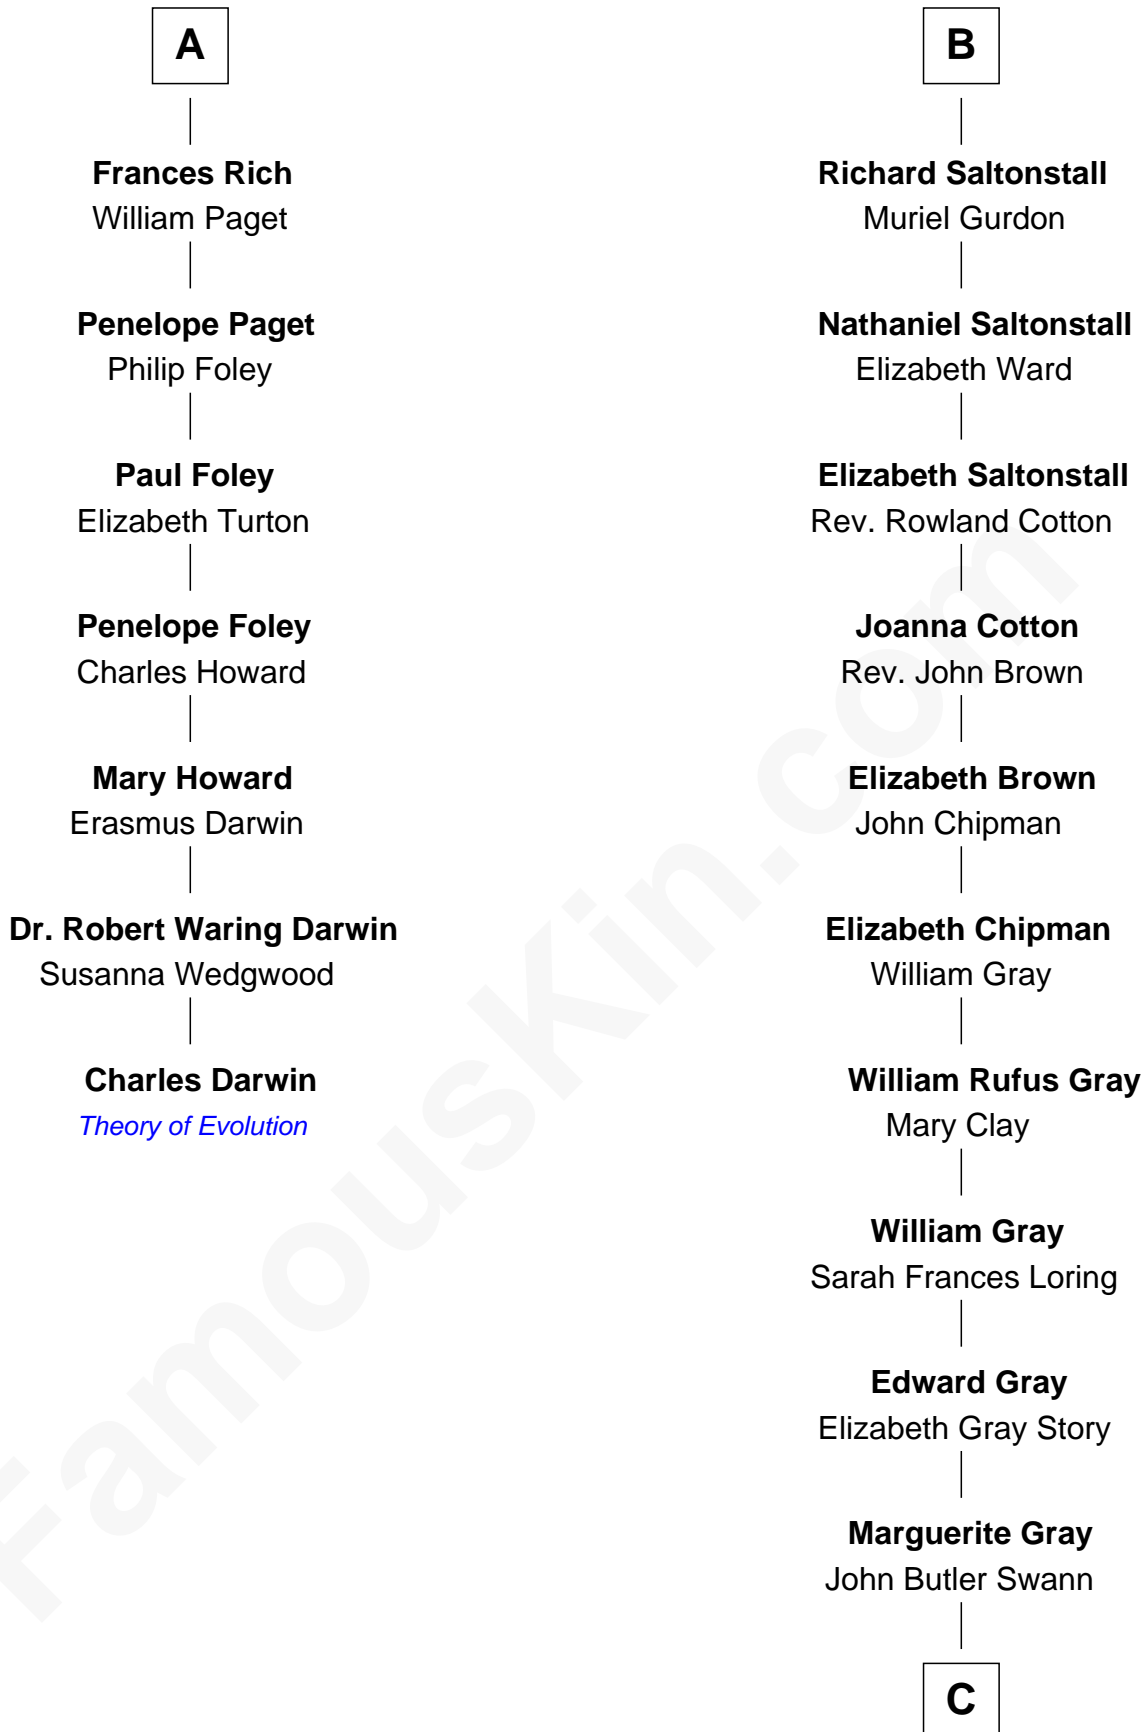

# FamousKin.com Relationship Chart of

**Charles Darwin**

*Theory of Evolution*

13th cousin 5 times removed of

**Story Musgrave**

*NASA Astronaut*

**Sir Henry Percy**

Eleanor Neville

**C**

|  
**Marguerite Swann**

Percy Musgrave

|  
**Story Musgrave**

*NASA Astronaut*

FamousKin.com