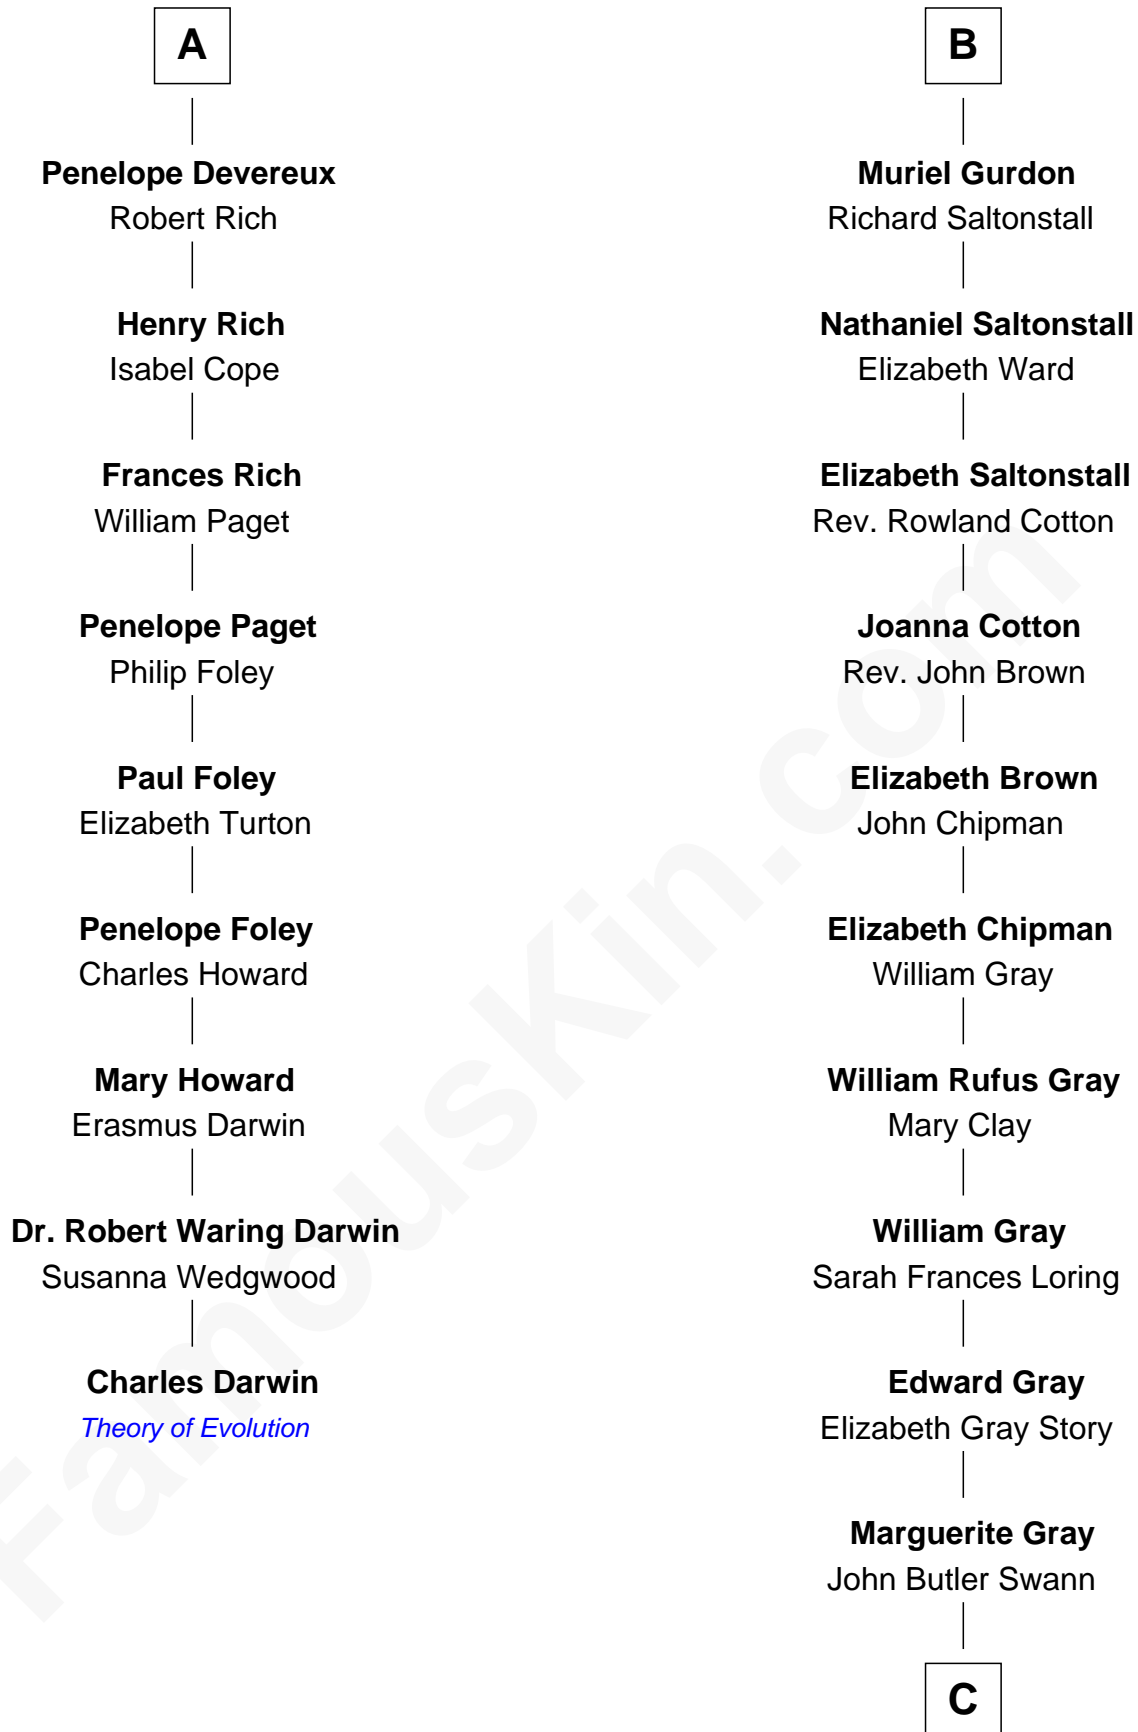

# FamousKin.com Relationship Chart of

**Charles Darwin**

*Theory of Evolution*

15th cousin 3 times removed of

**Story Musgrave**

*NASA Astronaut*

**Sir Reynold Grey**

Margaret de Ros

**C**

|  
**Marguerite Swann**

Percy Musgrave

|  
**Story Musgrave**

*NASA Astronaut*

FamousKin.com