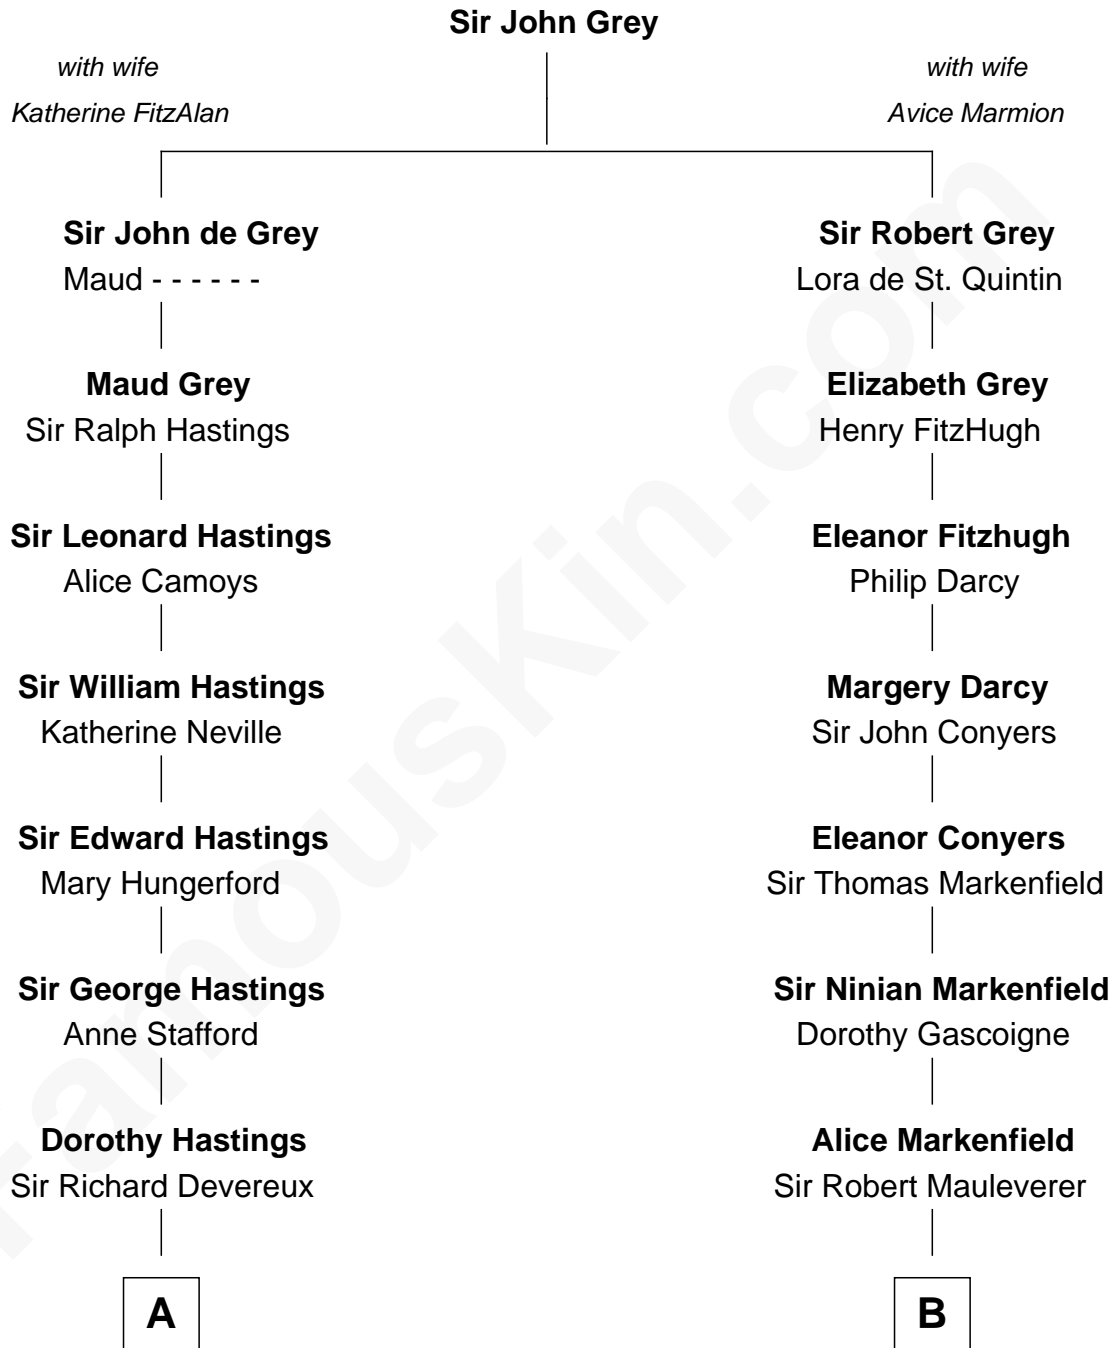

FamousKin.com Relationship Chart of

Charles Darwin

Theory of Evolution

16th cousin 5 times removed of

Story Musgrave

NASA Astronaut

C

William Gray

Sarah Frances Loring

Edward Gray

Elizabeth Gray Story

Marguerite Gray

John Butler Swann

Marguerite Swann

Percy Musgrave

Story Musgrave