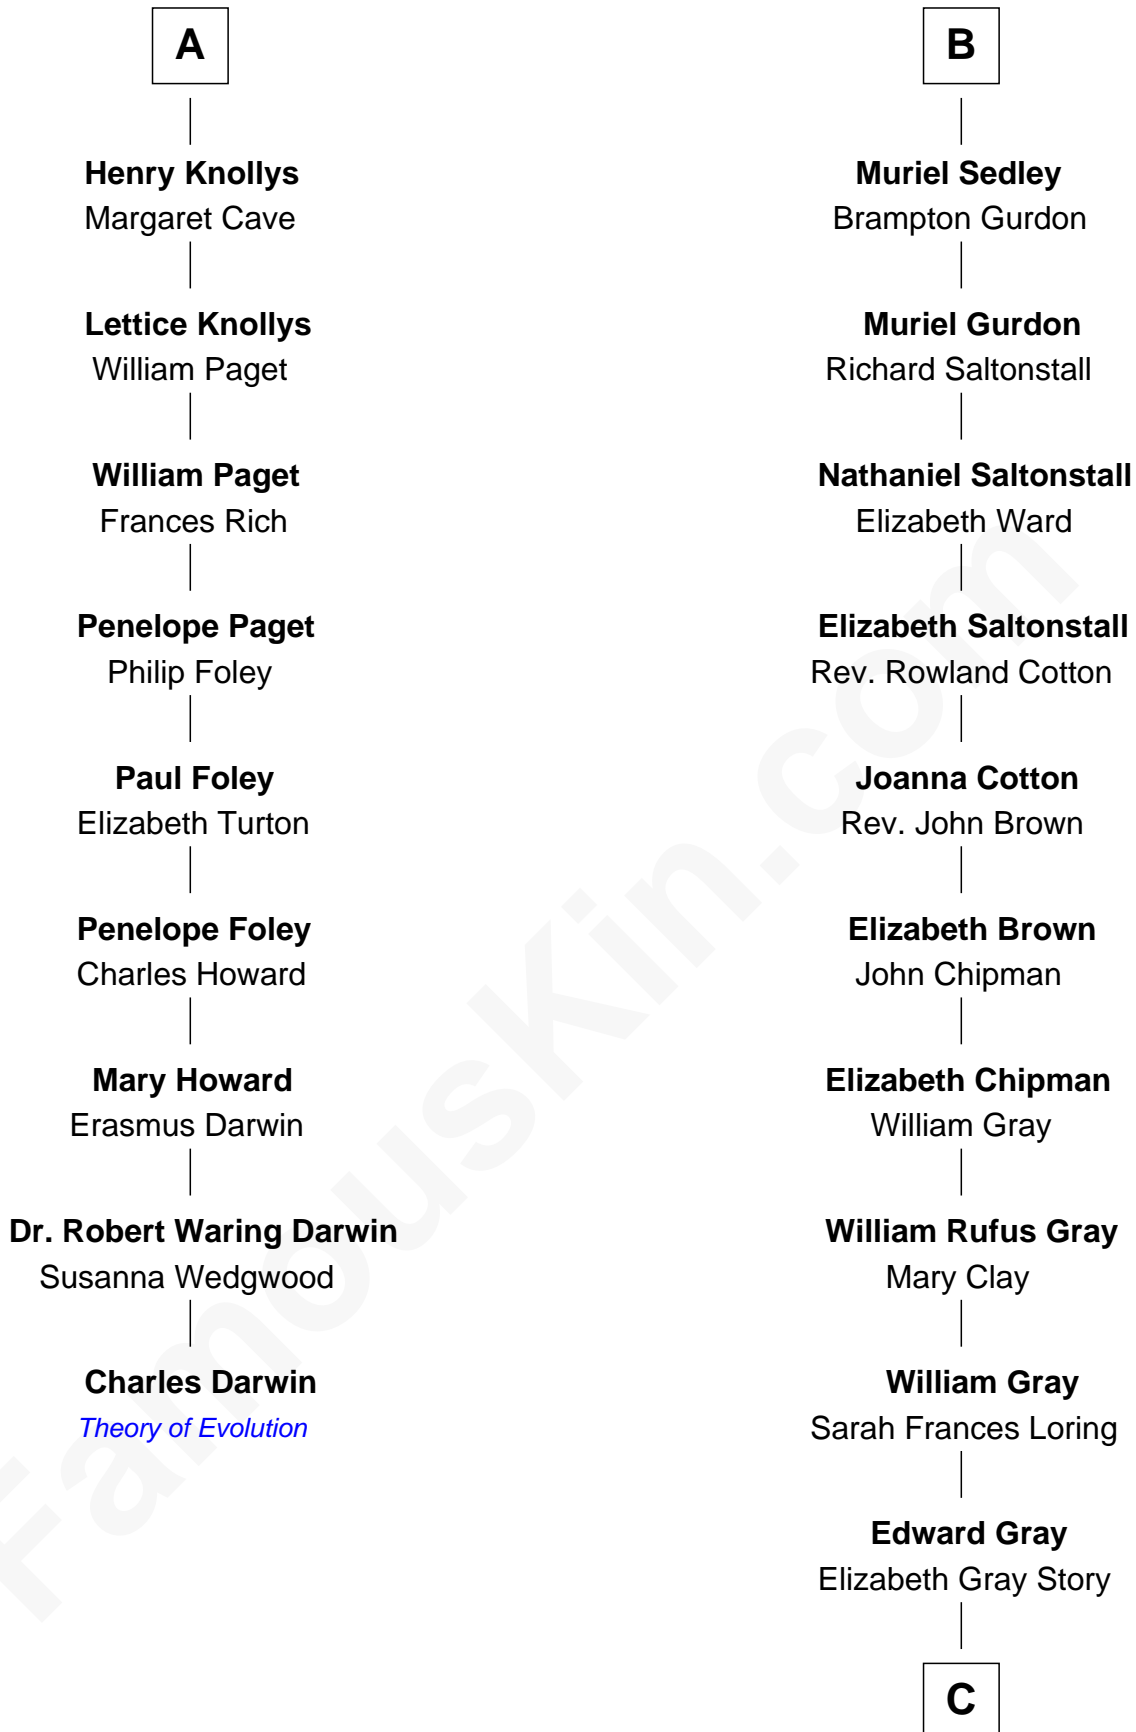

FamousKin.com Relationship Chart of

Charles Darwin

Theory of Evolution

15th cousin 4 times removed of

Story Musgrave

NASA Astronaut

Thomas Holand

Joan Plantagenet

Margaret Spencer

Sir Thomas Carey

Sir William Carey

Mary Boleyn

Catherine Carey

Sir Francis Knollys

A

John de Holand

Jane Bouchier

John Knyvet

Agnes Harcourt

Abigail Knyvet

Martin Sedley

B

C

Marguerite Gray
John Butler Swann

Marguerite Swann
Percy Musgrave

Story Musgrave
NASA Astronaut

FamousKin.com