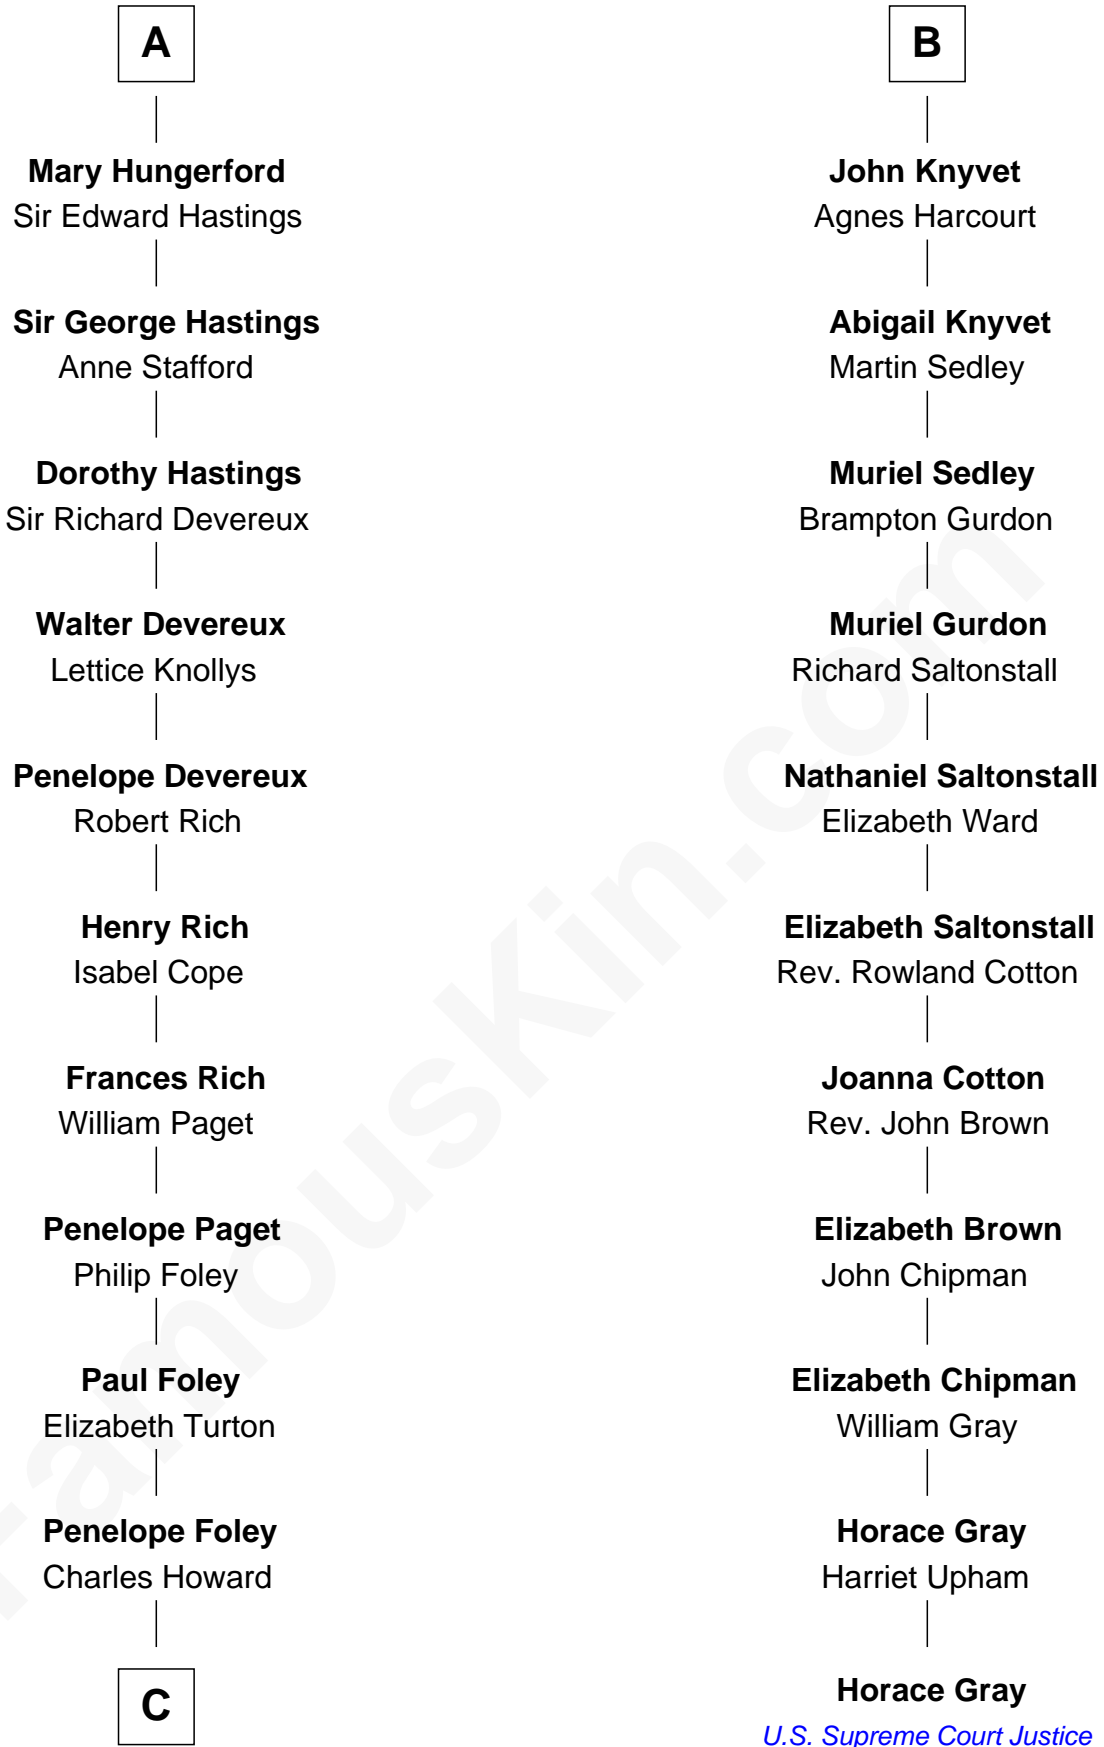

# FamousKin.com Relationship Chart of

**Charles Darwin**

*Theory of Evolution*

17th cousin 2 times removed of

**Horace Gray**

*U.S. Supreme Court Justice*

FamousKin.com