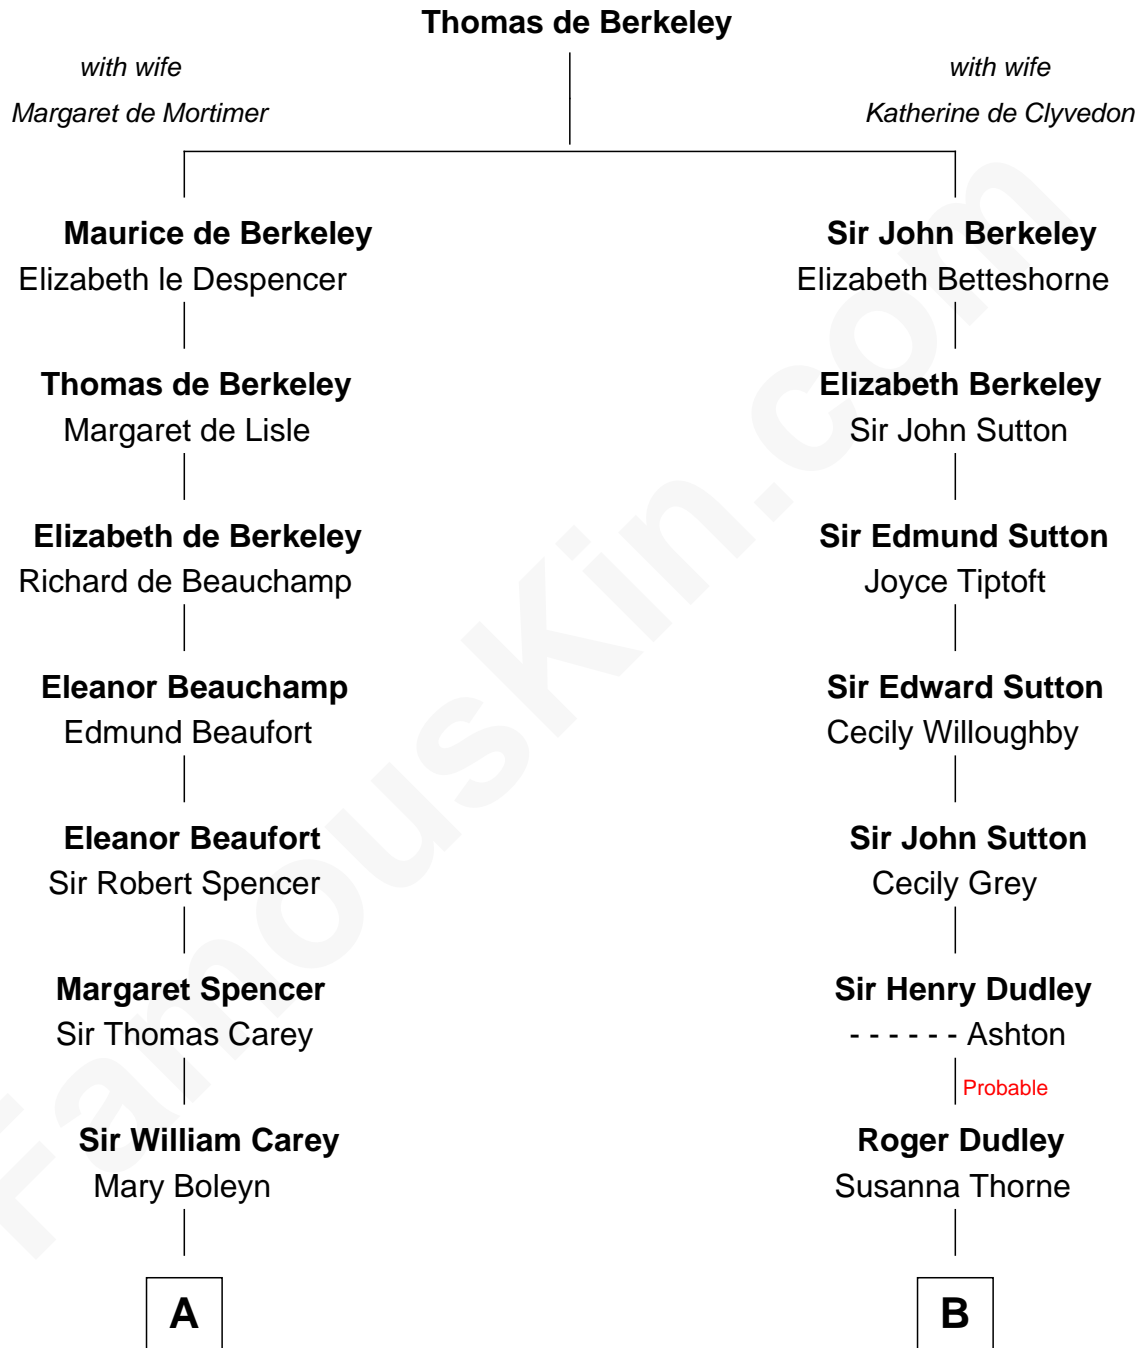

## Relationship Chart of

### Charles Darwin

*Theory of Evolution*

16th cousin 3 times removed of

**Anna Faris**  
TV and Movie Actress

C

**Winchell Bathurst**  
Minnie Madie Meins

**Karen Louise Bathurst**  
John Homan Faris

**Anna Faris**  
*TV and Movie Actress*