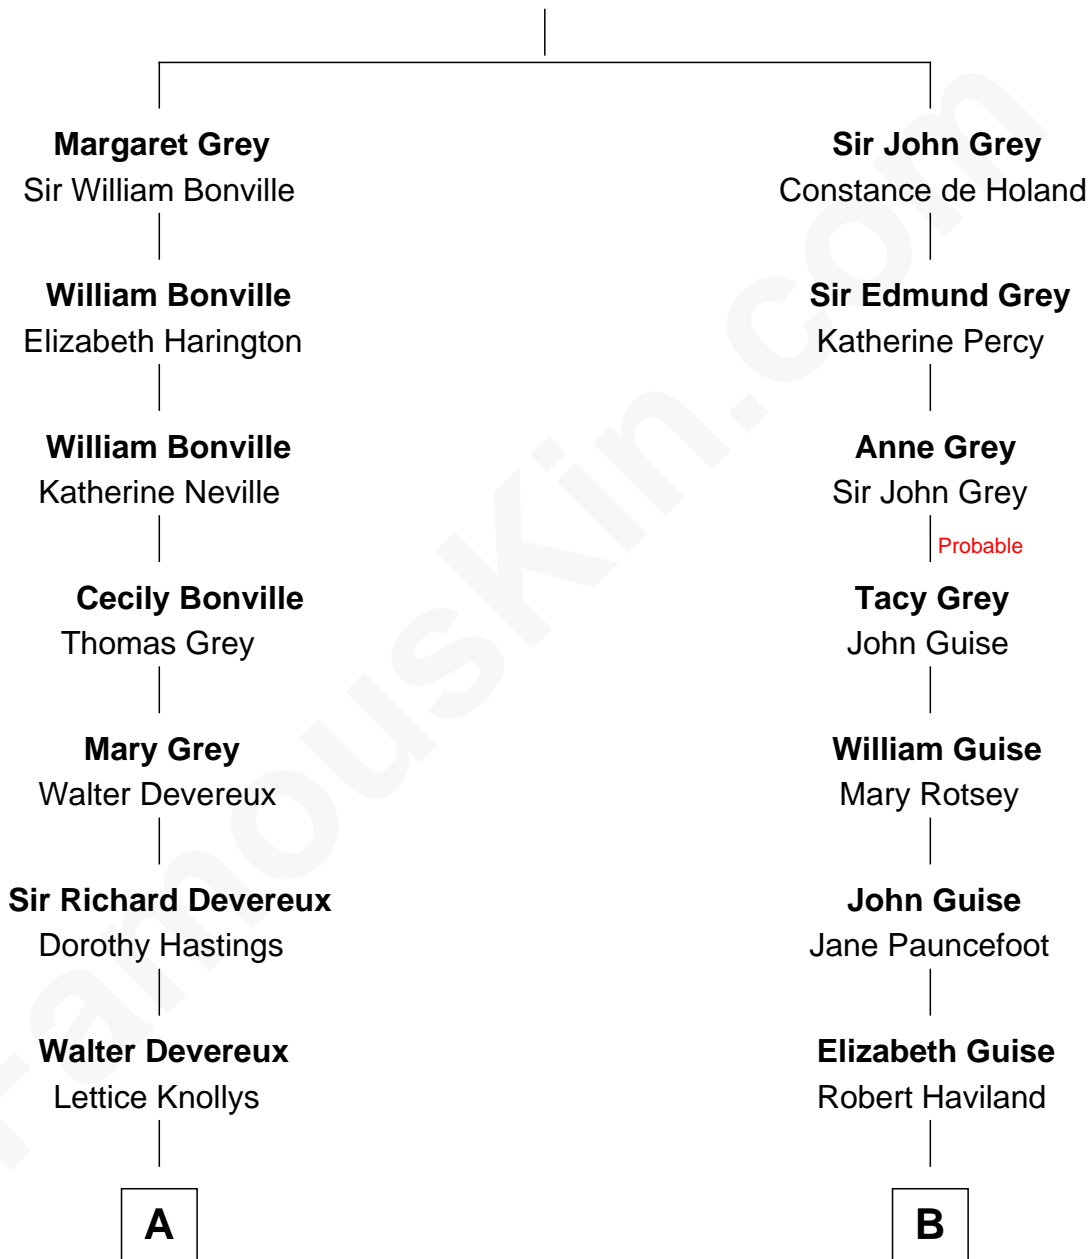

FamousKin.com Relationship Chart of

Charles Darwin

Theory of Evolution

15th cousin 3 times removed of

Linda Hunt

TV and Movie Actress

Sir Reynold Grey

Margaret de Ros