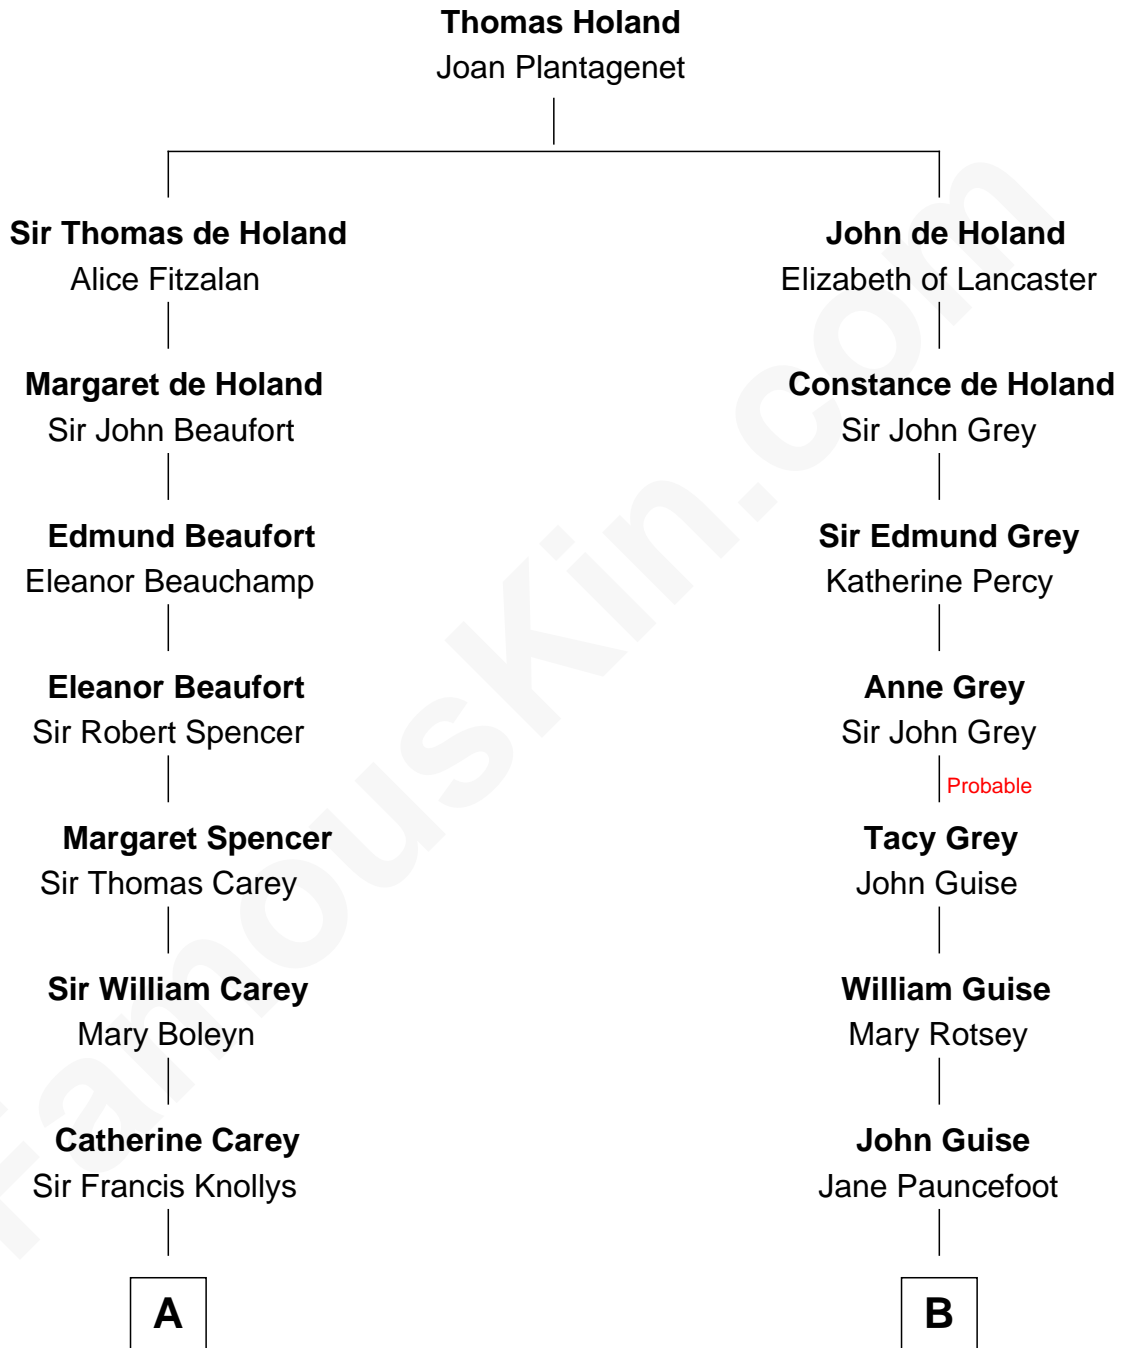

# FamousKin.com Relationship Chart of

**Charles Darwin**

*Theory of Evolution*

15th cousin 4 times removed of

**Linda Hunt**

*TV and Movie Actress*

C

**Charles Edwin Hunt**

Louise Phipps Davy

**Raymond Davy Hunt**

Elsie R. Doying

**Linda Hunt**

*TV and Movie Actress*

FamousKin.com