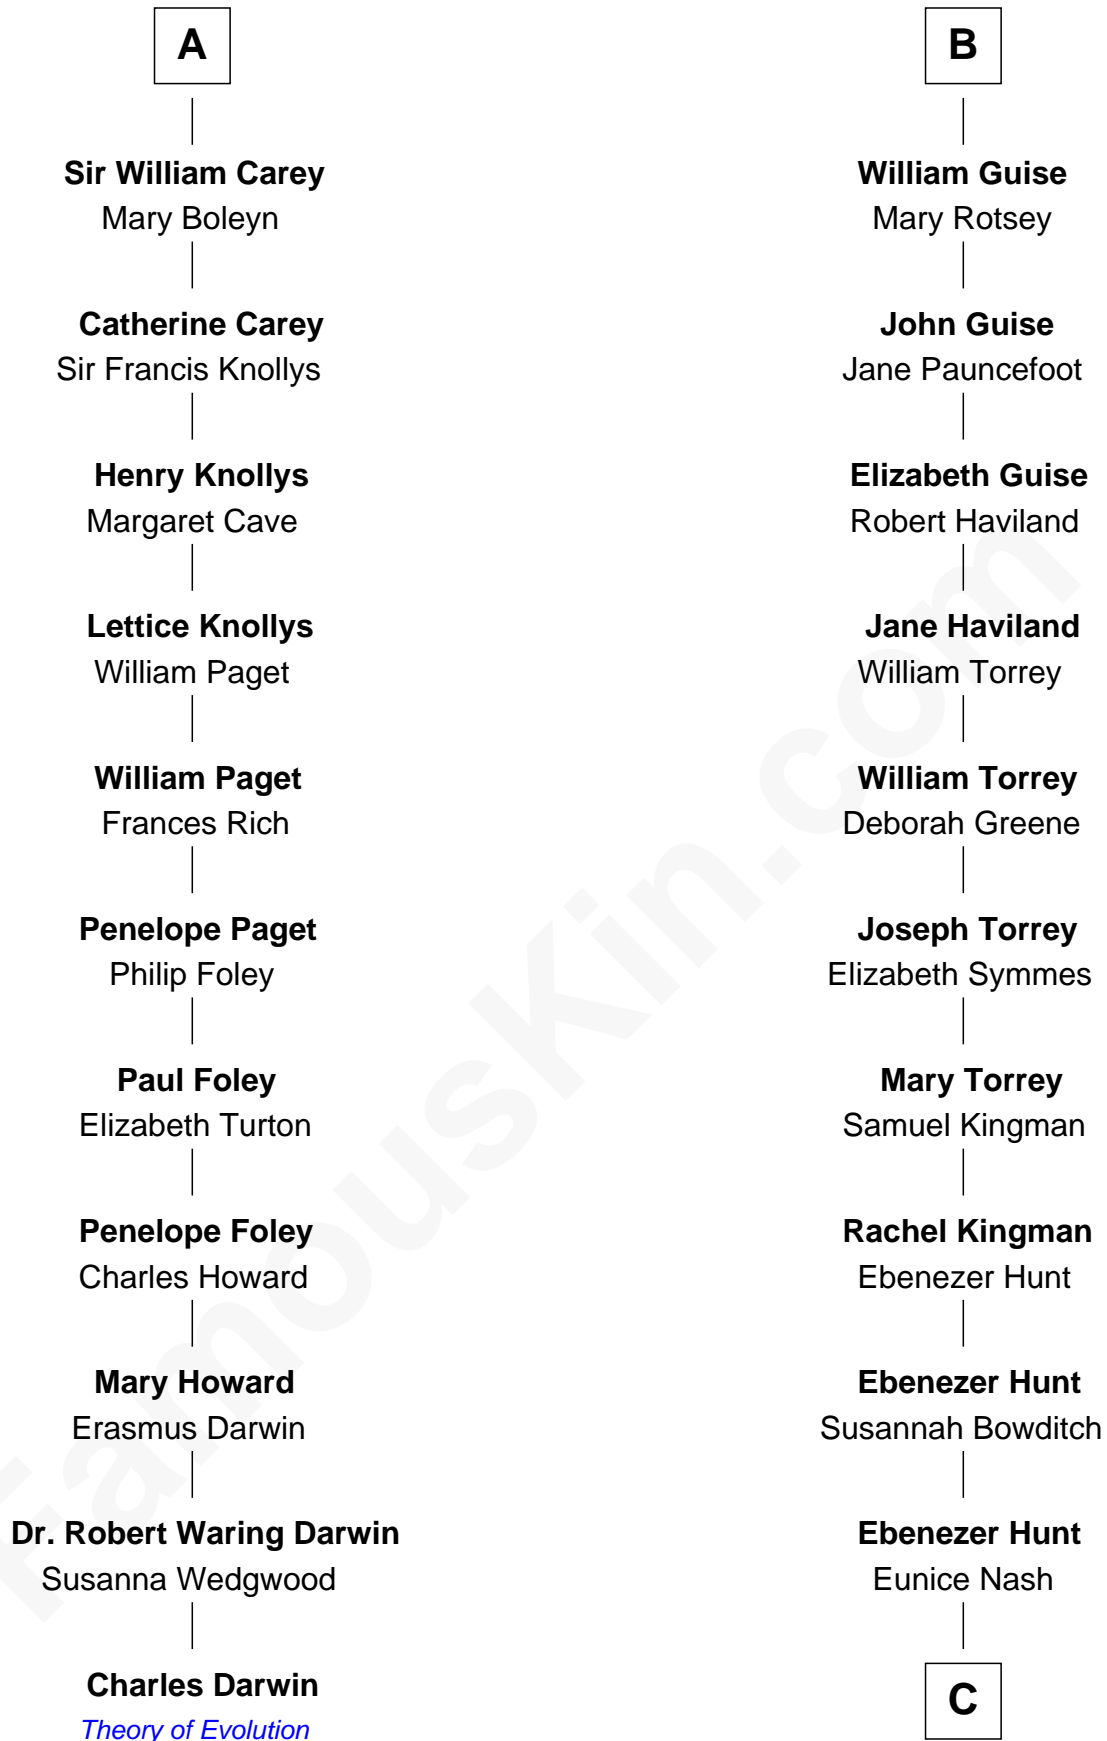

# FamousKin.com Relationship Chart of

**Charles Darwin**

*Theory of Evolution*

17th cousin 4 times removed of

**Linda Hunt**

*TV and Movie Actress*

**Sir Maurice de Berkeley**

Eve la Zouche

**C**

**Charles Edwin Hunt**

Marcia E. Phillips

**Charles Phillips Hunt**

Ella Maria Read

**Charles Edwin Hunt**

Louise Phipps Davy

**Raymond Davy Hunt**