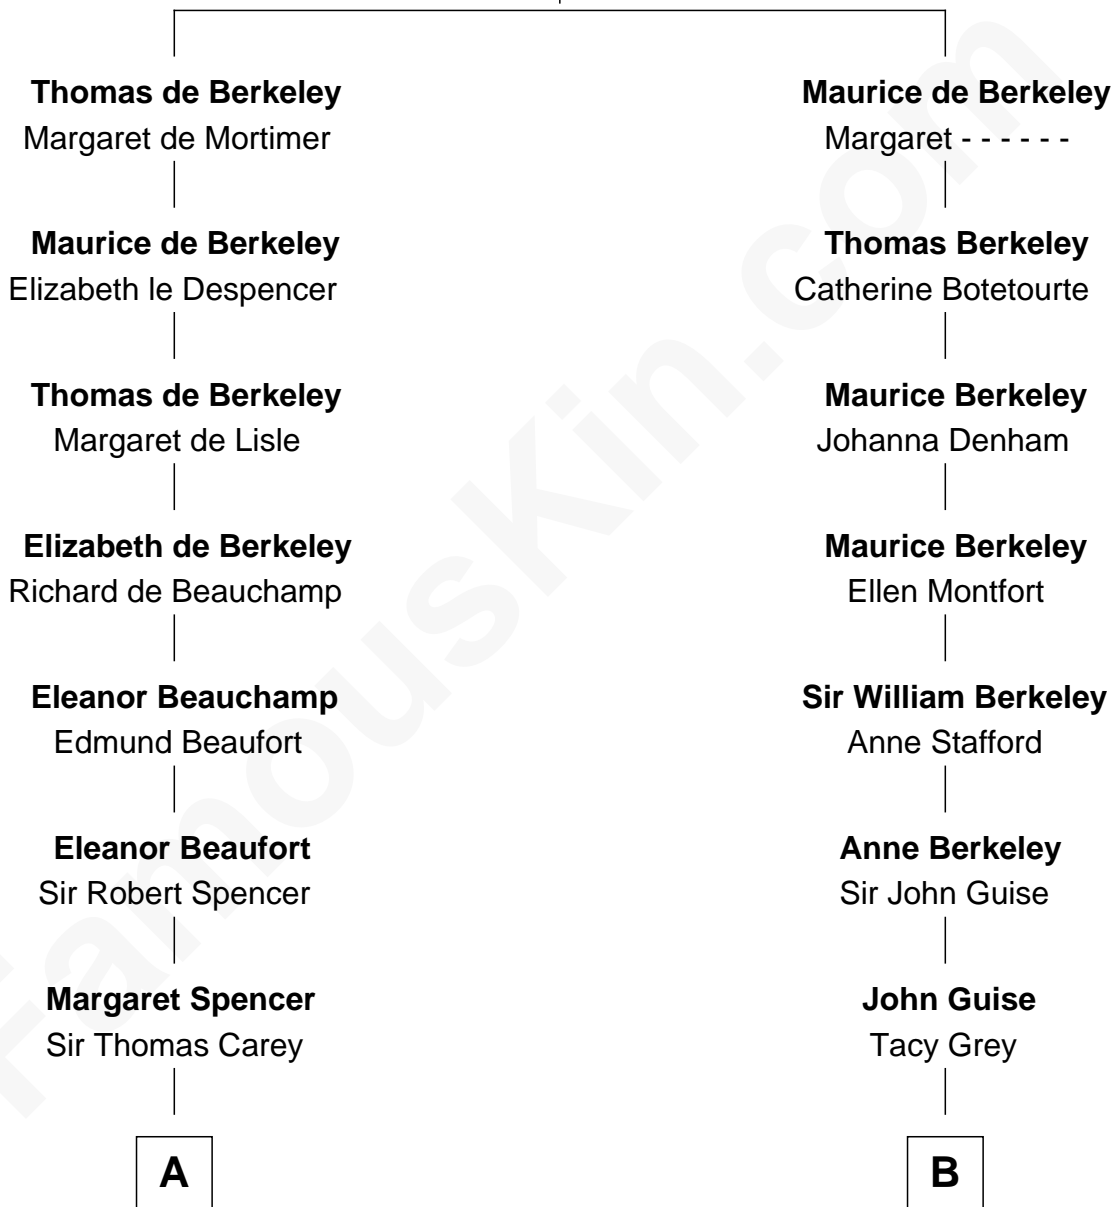

# FamousKin.com Relationship Chart of

**Charles Darwin**

*Theory of Evolution*

17th cousin 4 times removed of

**Linda Hunt**

*TV and Movie Actress*

**Sir Maurice de Berkeley**

Eve la Zouche

**C**

**Charles Edwin Hunt**

Marcia E. Phillips

**Charles Phillips Hunt**

Ella Maria Read

**Charles Edwin Hunt**

Louise Phipps Davy

**Raymond Davy Hunt**