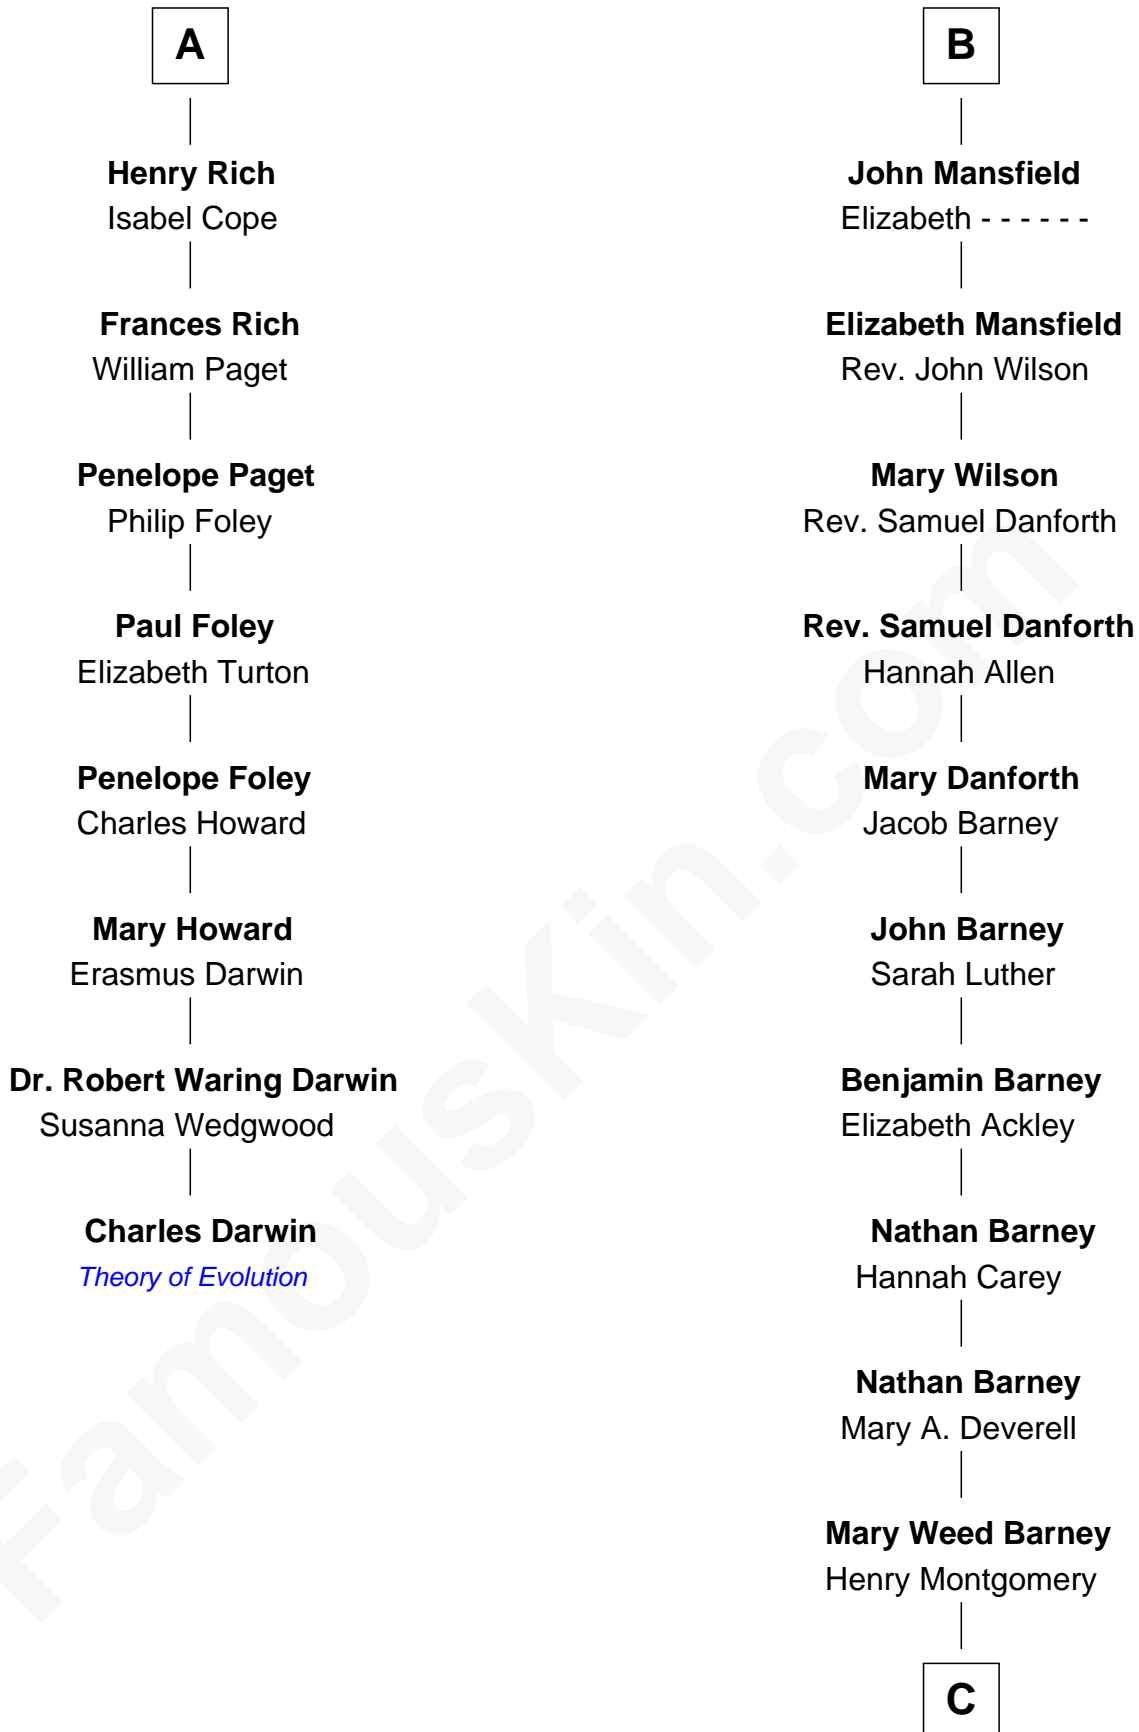

FamousKin.com Relationship Chart of

Charles Darwin

Theory of Evolution

14th cousin 4 times removed of

Elizabeth Montgomery

TV Actress - "Bewitched"

Sir Henry Percy
Elizabeth Mortimer

C

Henry Montgomery
Elizabeth Bryan Allen

Elizabeth Montgomery
TV Actress - "Bewitched"

FamousKin.com