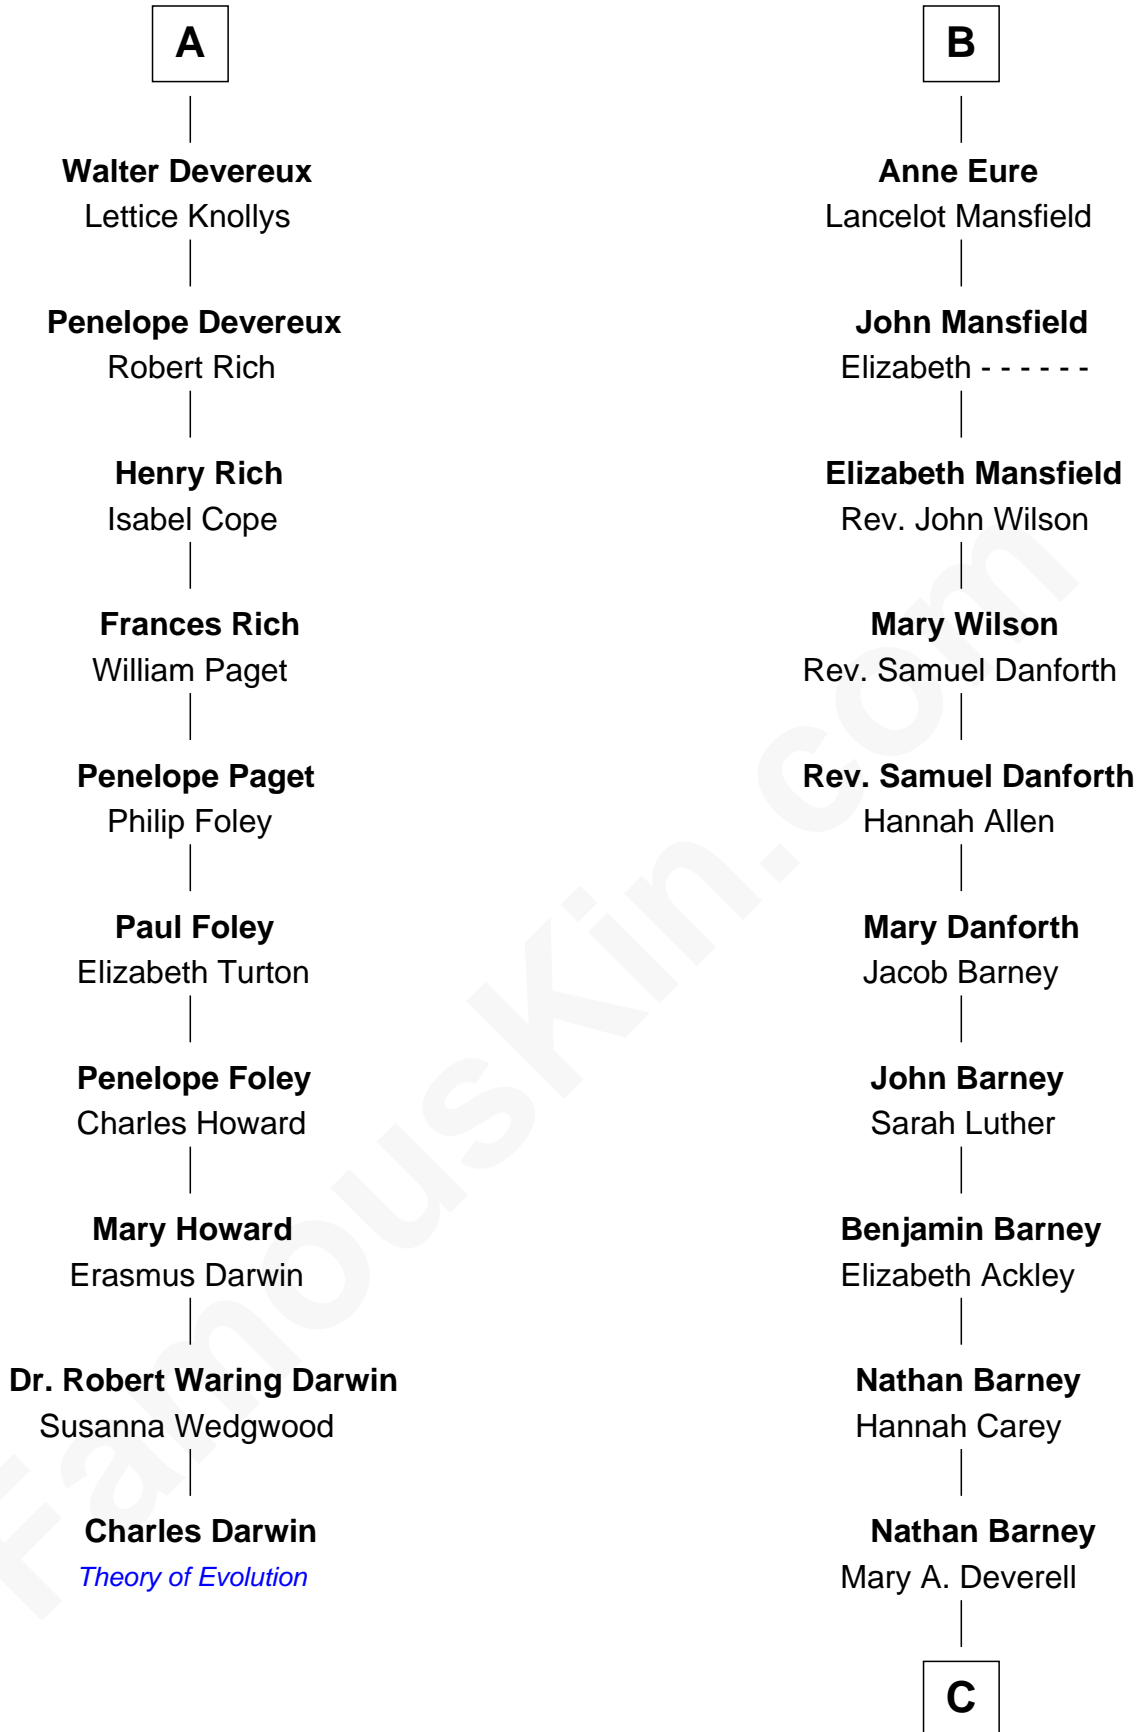

FamousKin.com Relationship Chart of

Charles Darwin

Theory of Evolution

16th cousin 3 times removed of

Elizabeth Montgomery

TV Actress - "Bewitched"

C

—
Mary Weed Barney
Henry Montgomery

—
Henry Montgomery
Elizabeth Bryan Allen

—
Elizabeth Montgomery
TV Actress - "Bewitched"

FamousKin.com