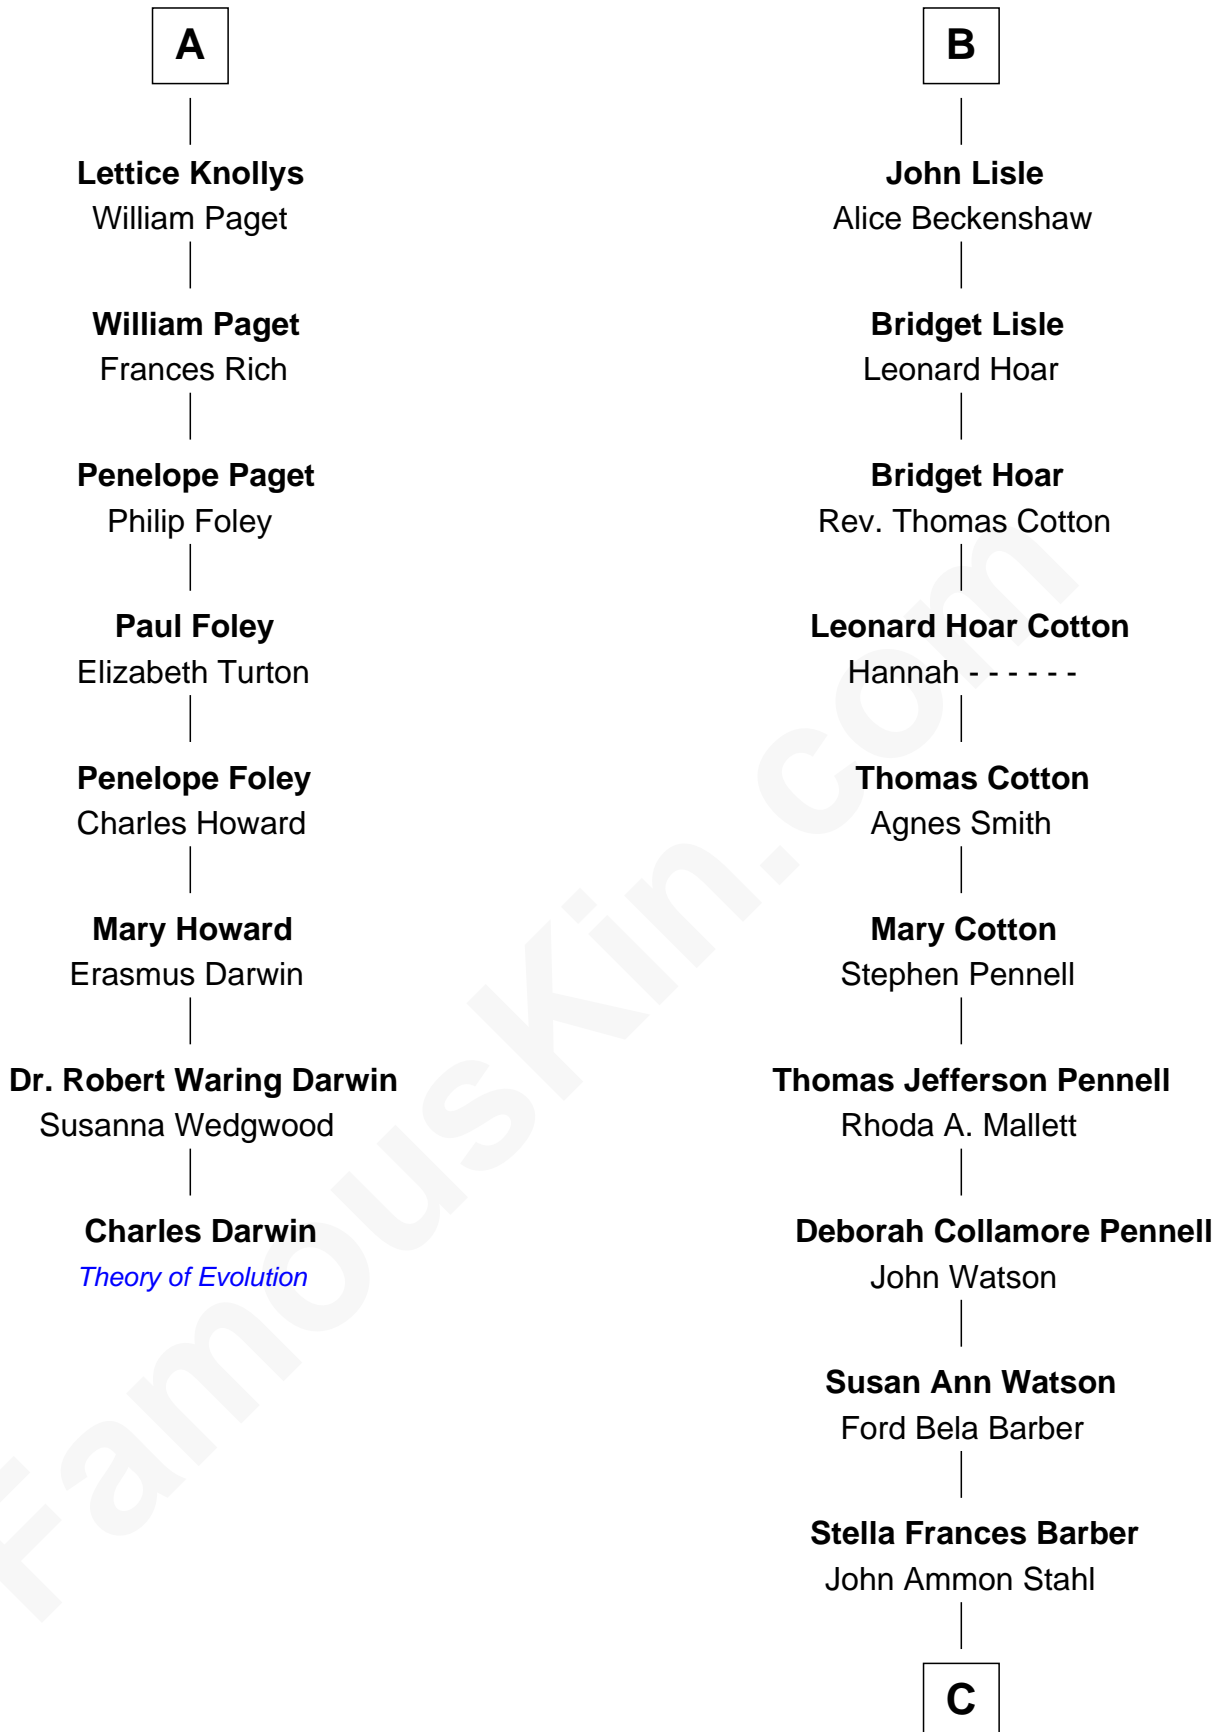

FamousKin.com Relationship Chart of

Charles Darwin

Theory of Evolution

14th cousin 4 times removed of

Warren Buffett

Chairman & CEO, Berkshire Hathaway

Sir Thomas Mowbray

Elizabeth Fitzalan

Elizabeth Jermy

Mary Berkeley

Sir John Hungerford

Bridget Hungerford

Sir William Lisle

B

C

Leila Stahl