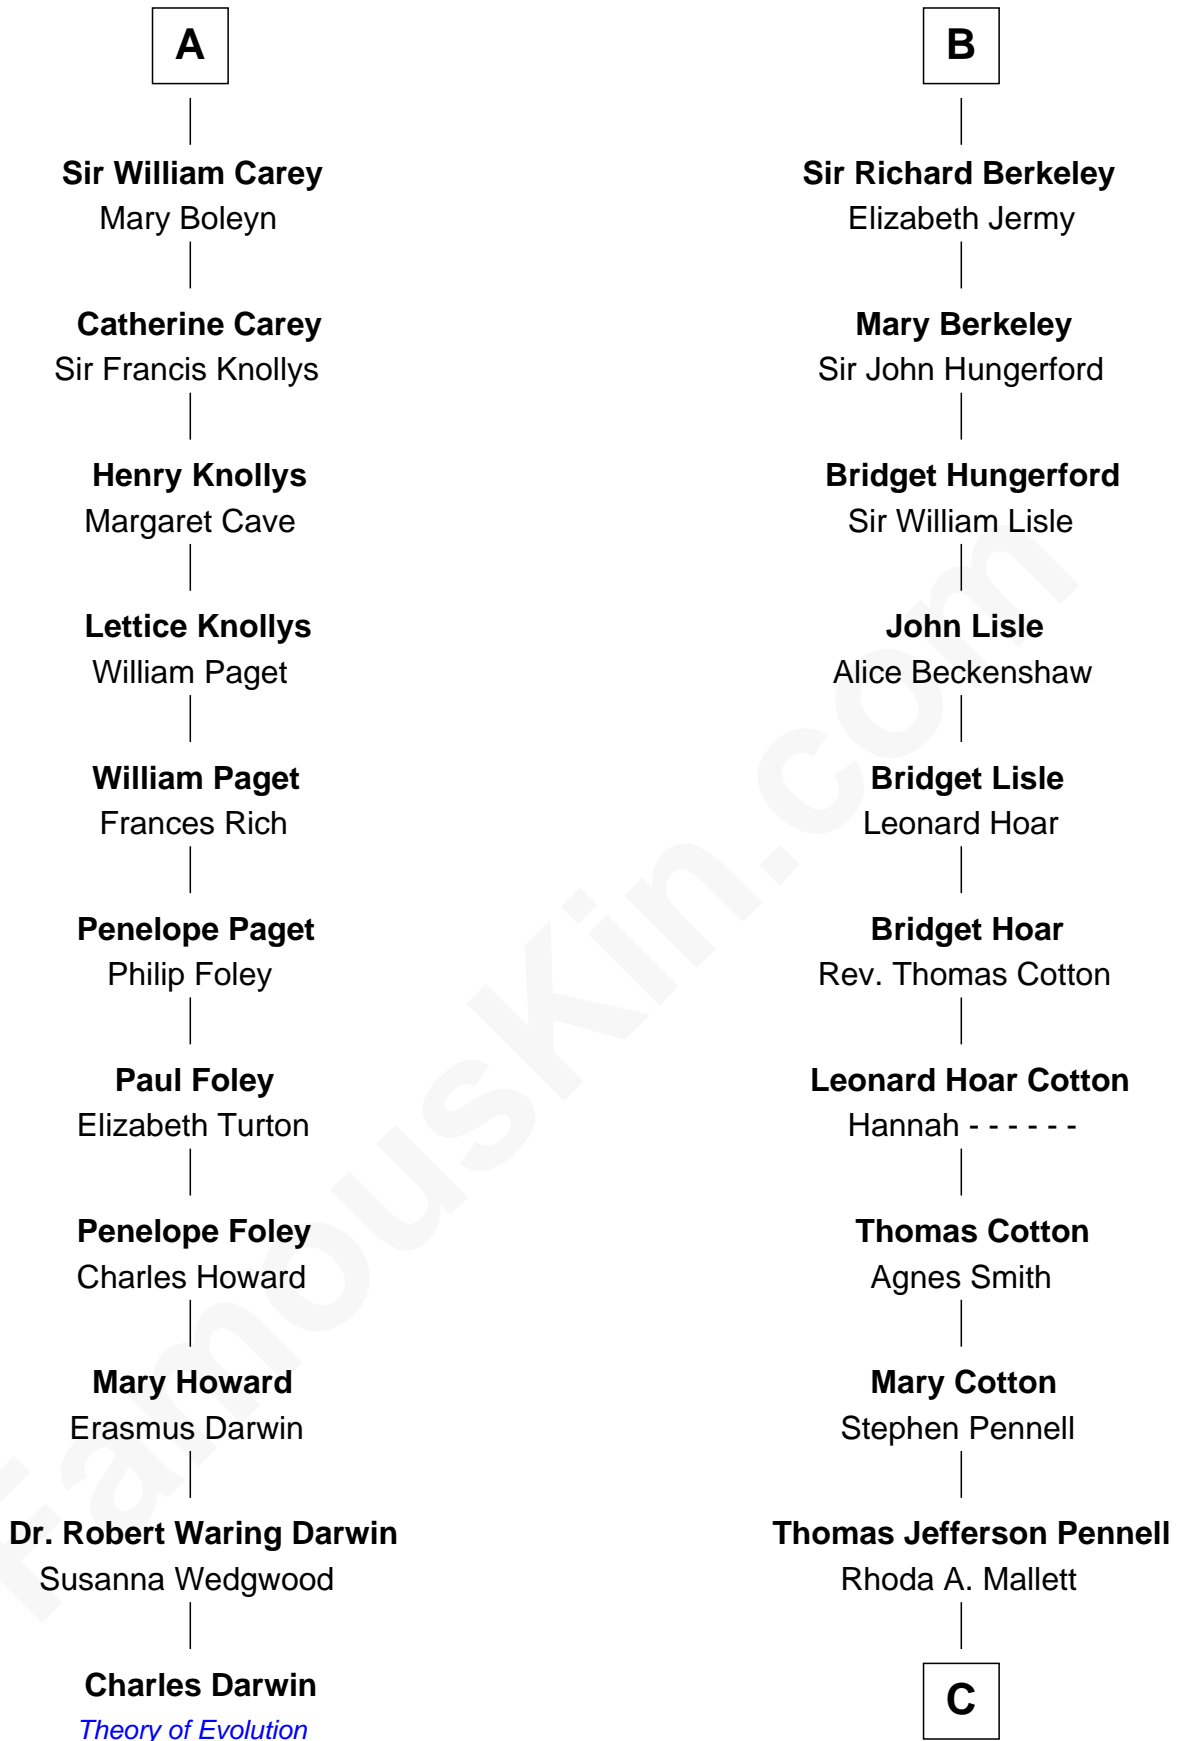

FamousKin.com Relationship Chart of

Charles Darwin
Theory of Evolution

17th cousin 4 times removed of

Warren Buffett

Chairman & CEO, Berkshire Hathaway

Sir Maurice de Berkeley
Eve la Zouche

C

Deborah Collamore Pennell

John Watson

Susan Ann Watson

Ford Bela Barber

Stella Frances Barber

John Ammon Stahl

Leila Stahl

Howard Homan Buffett

Warren Buffett