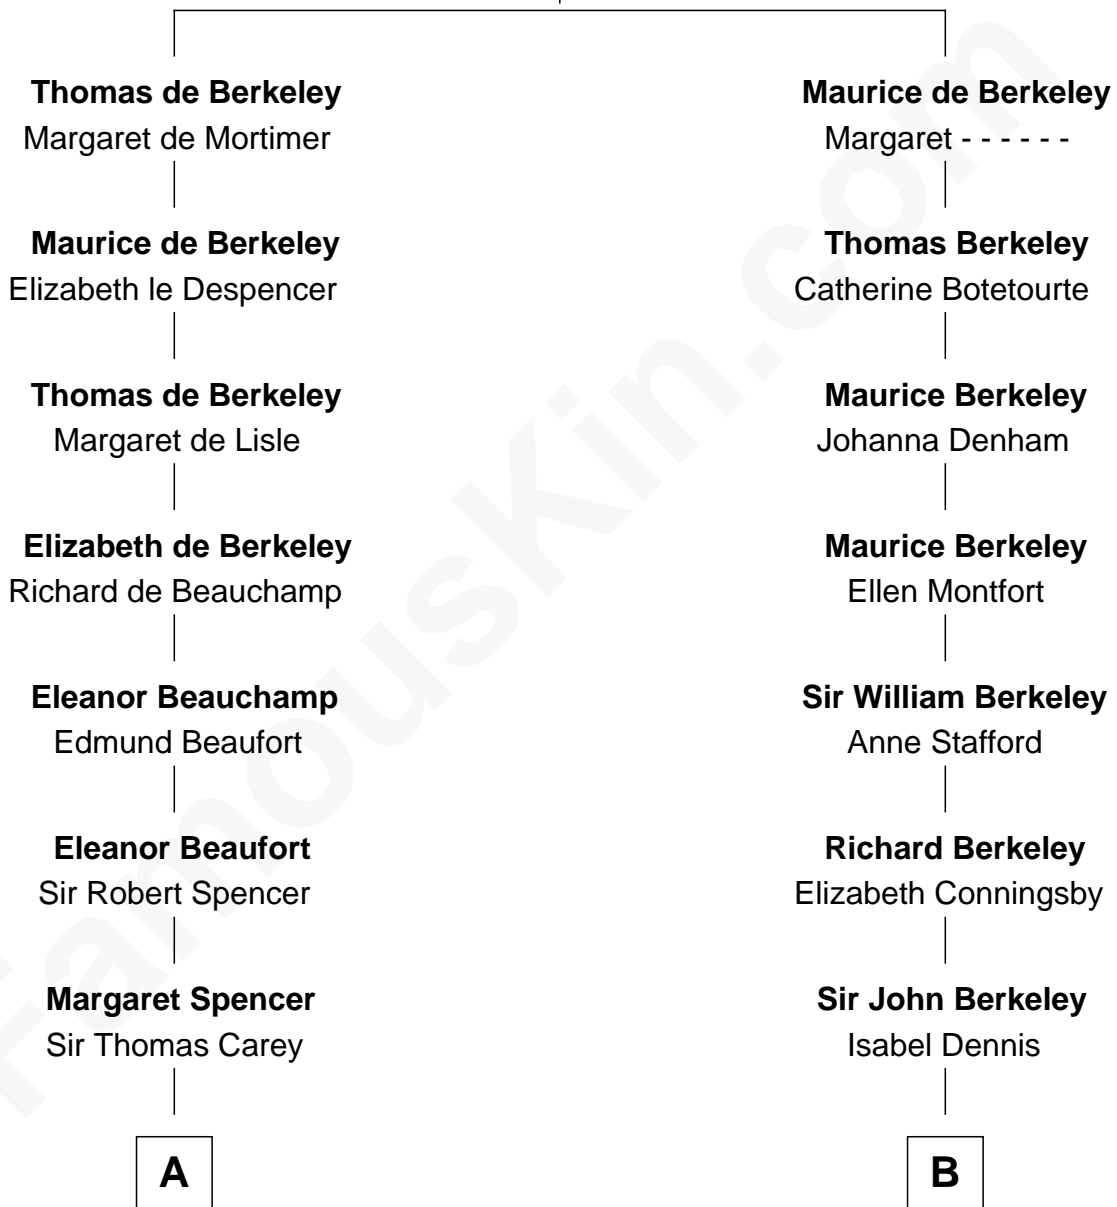

FamousKin.com Relationship Chart of

Charles Darwin
Theory of Evolution

17th cousin 4 times removed of

Warren Buffett

Chairman & CEO, Berkshire Hathaway

Sir Maurice de Berkeley
Eve la Zouche

C

Deborah Collamore Pennell

John Watson

Susan Ann Watson

Ford Bela Barber

Stella Frances Barber

John Ammon Stahl

Leila Stahl

Howard Homan Buffett

Warren Buffett