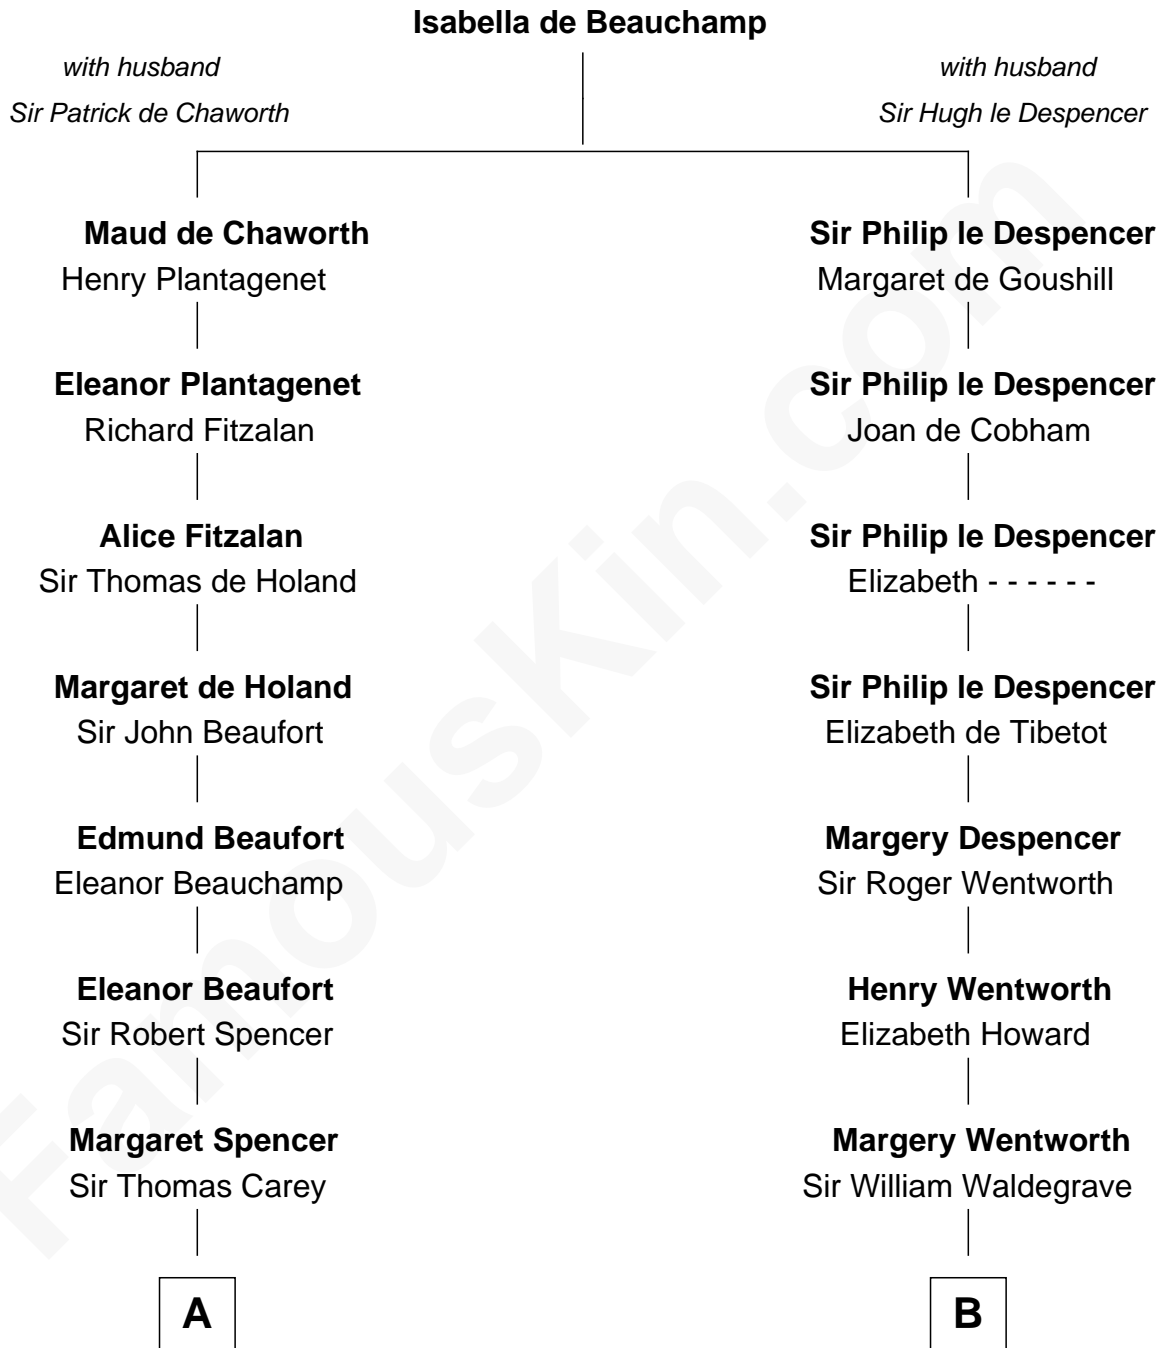

FamousKin.com
Relationship Chart of
Charles Darwin
Theory of Evolution

17th cousin 3 times removed of

Walt Disney
Co-Founder of The Walt Disney Company

C

Eber Call
Violette Lawrence

Charles Call
Henrietta Gross

Flora Call
Elias Charles Disney

Walt Disney
Co-Founder of The Walt Disney Co.

FamousKin.com