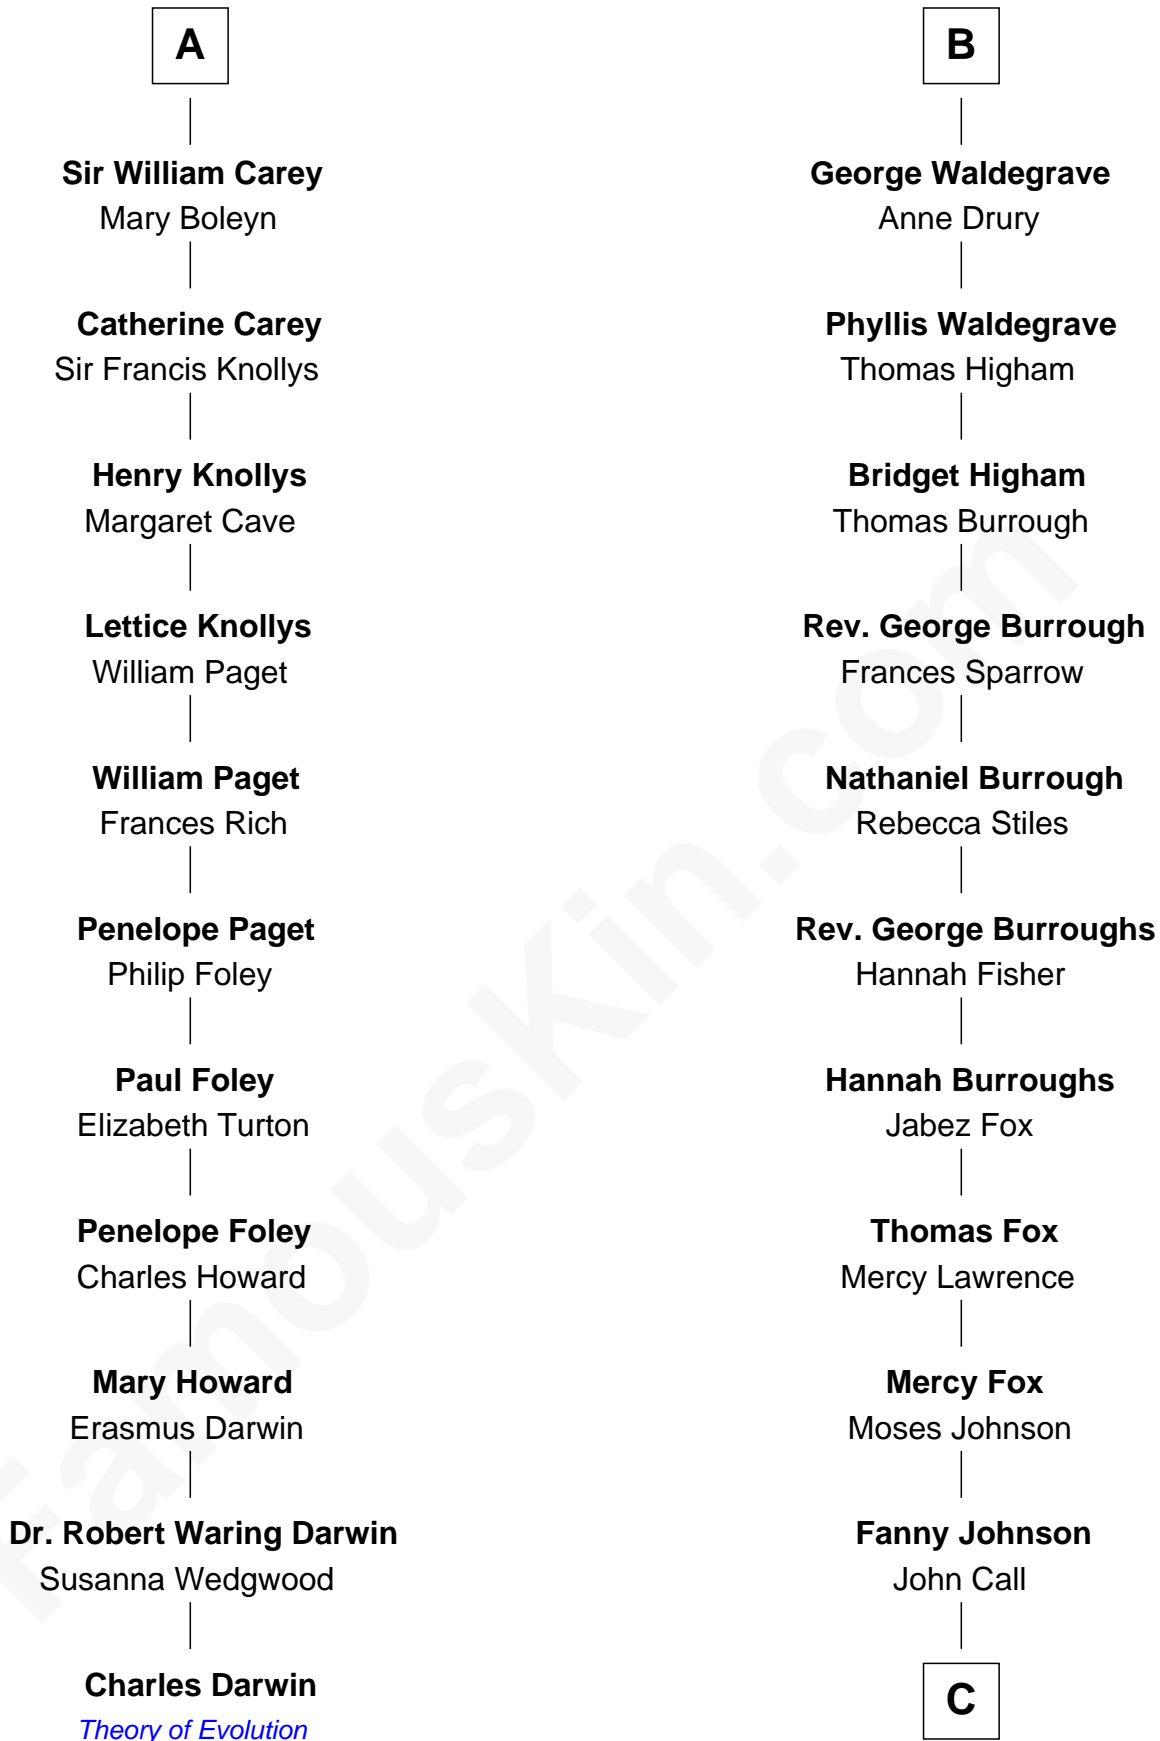

FamousKin.com
Relationship Chart of
Charles Darwin
Theory of Evolution

17th cousin 3 times removed of

Walt Disney
Co-Founder of The Walt Disney Company

C

Eber Call
Violette Lawrence

Charles Call
Henrietta Gross

Flora Call
Elias Charles Disney

Walt Disney
Co-Founder of The Walt Disney Co.

FamousKin.com