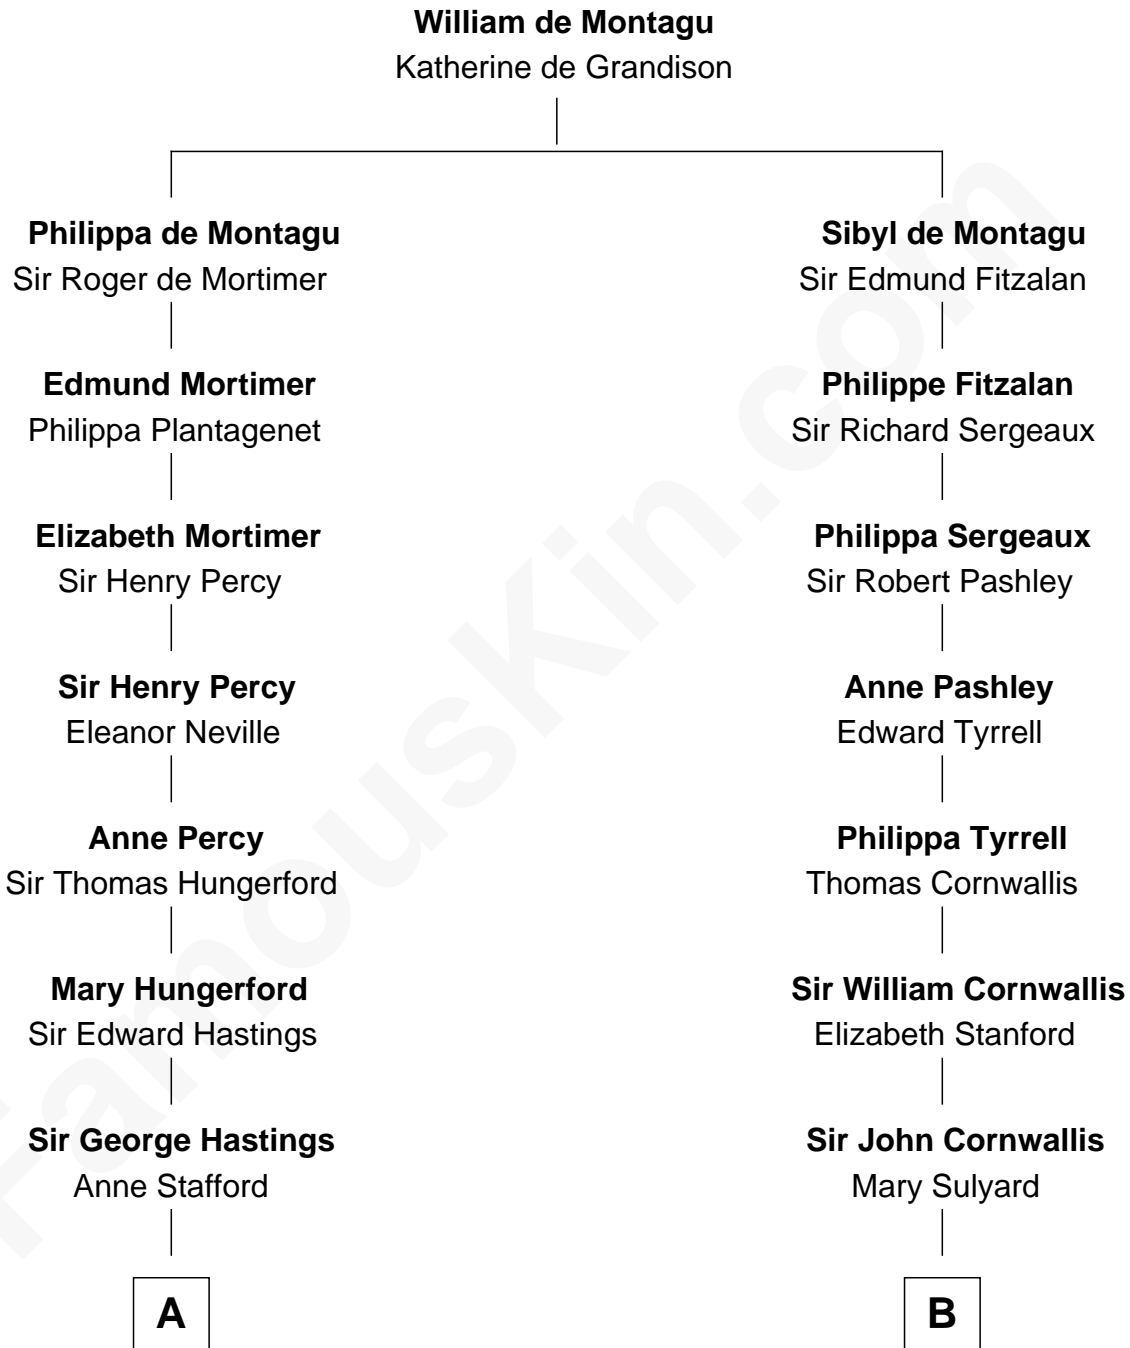

FamousKin.com Relationship Chart of

Charles Darwin

Theory of Evolution

17th cousin 2 times removed of

Ben Ames Williams

Novelist and Short Story Author

C

—
Sarah Jane Longstreet

Charles Bingley Ames

—
Sarah Marshall Ames

Daniel Webster Williams

—
Ben Ames Williams

Novelist and Short Story Author

FamousKin.com