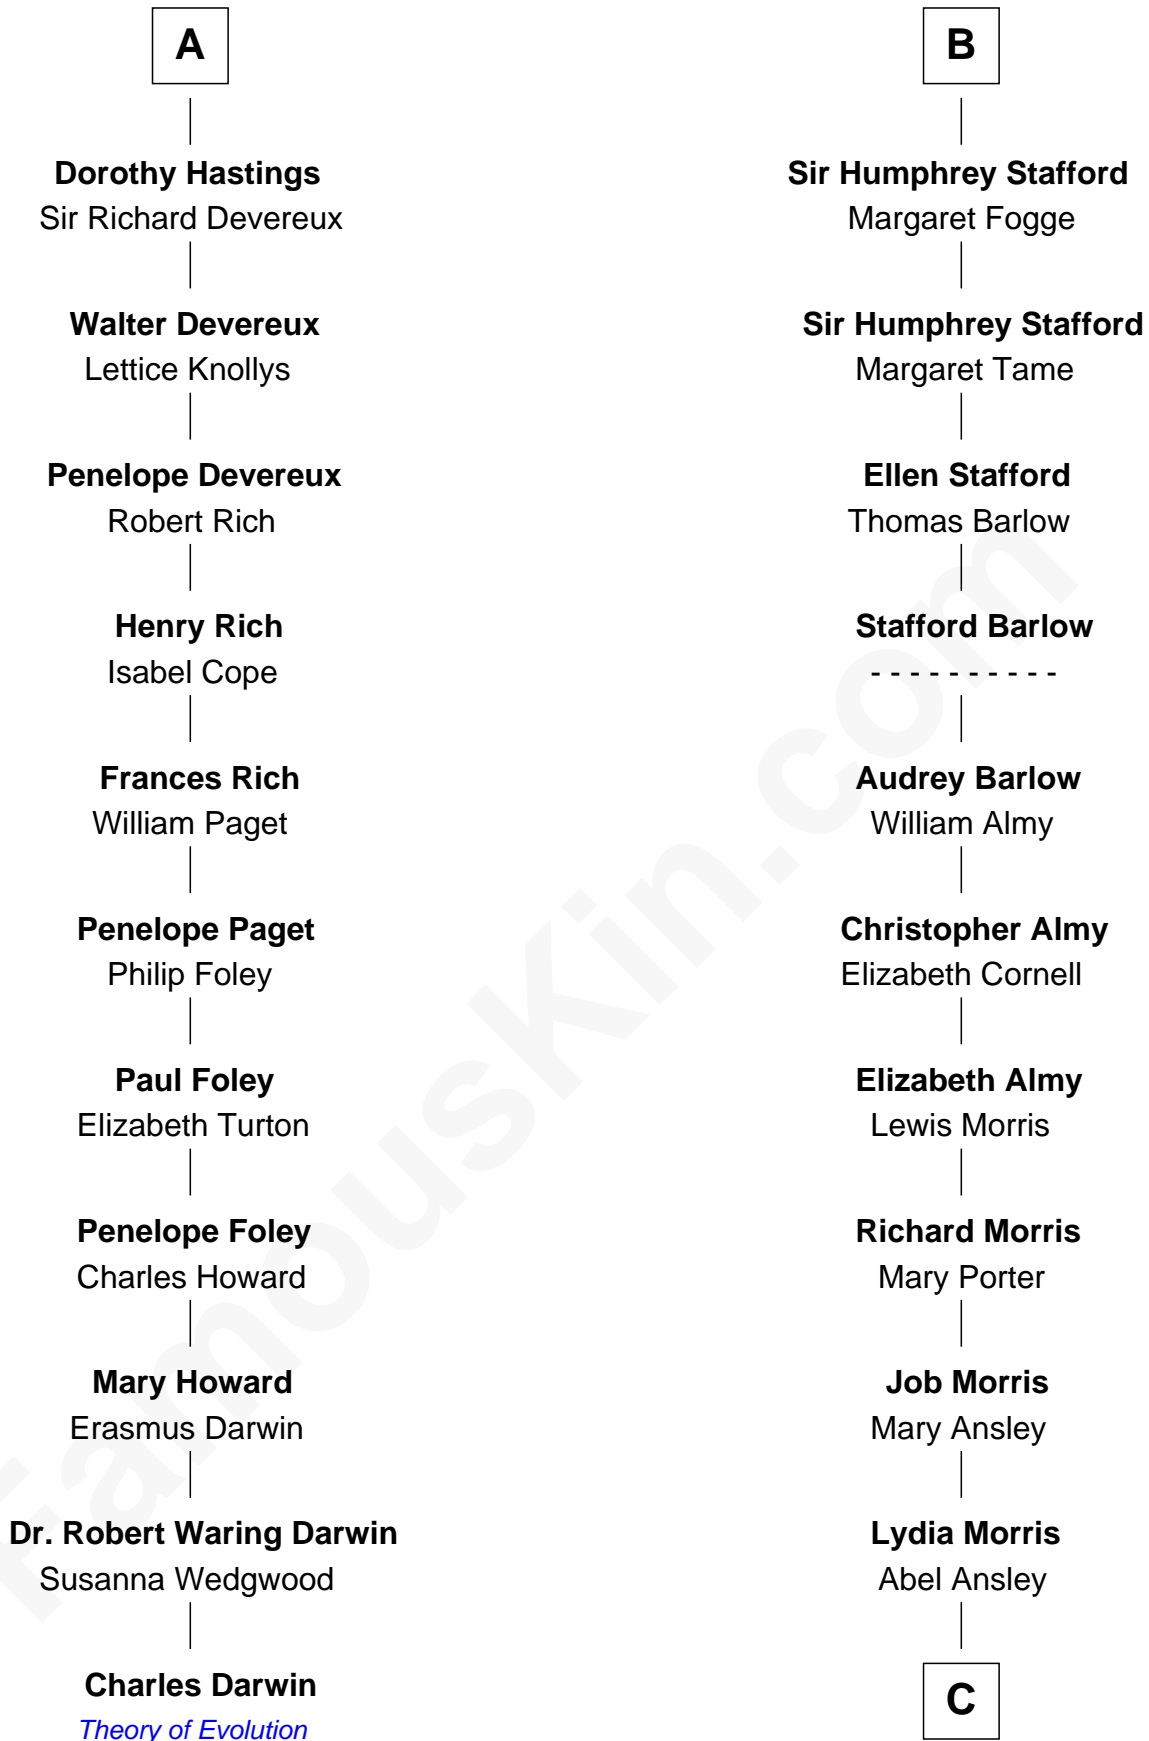

# FamousKin.com Relationship Chart of

**Charles Darwin**

*Theory of Evolution*

17th cousin 4 times removed of

**Jimmy Carter**

*39th U.S. President*

**John de Botetourte**

Maud FitzThomas

Elizabeth Burdet

**Sir Humphrey Stafford**

Eleanor Aylesbury

**Humphrey Stafford**

Katherine Fray

**B**

**C**

**Ann Ansley**

Wiley Carter

**Littleberry Walker Carter**

Mary Ann Diligent Seals

**William Archibald Carter**

Nina Pratt

**Earl Carter**

Lillian Gordy

**Jimmy Carter**

*39th U.S. President*

FamousKin.com