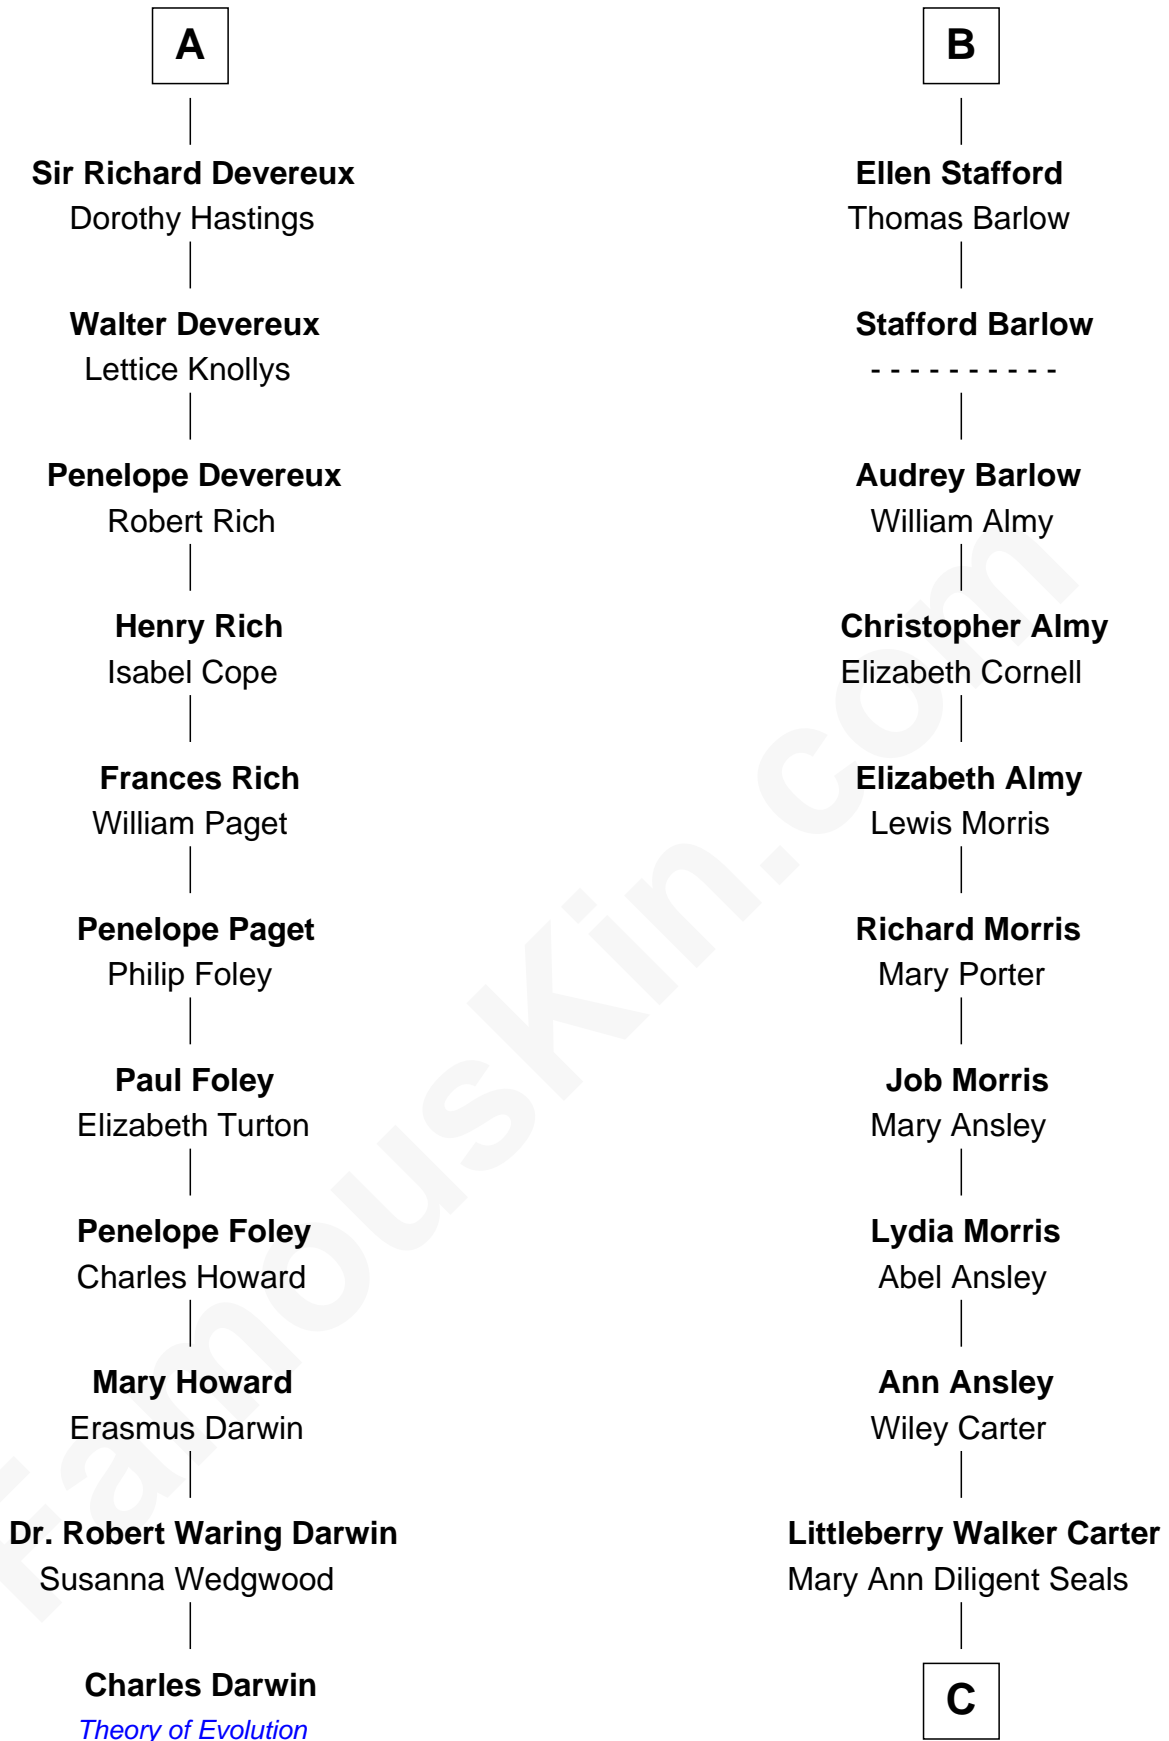

FamousKin.com Relationship Chart of

Charles Darwin
Theory of Evolution

17th cousin 2 times removed of

Jimmy Carter
39th U.S. President

Ralph de Stafford

with wife
Margaret de Audley

with wife
Katherine de Hastang

Walter Devereux

Mary Grey

Sir Humphrey Stafford

Margaret Tame

A

B

C

|
William Archibald Carter

Nina Pratt

|
Earl Carter

Lillian Gordy

|
Jimmy Carter

39th U.S. President

FamousKin.com