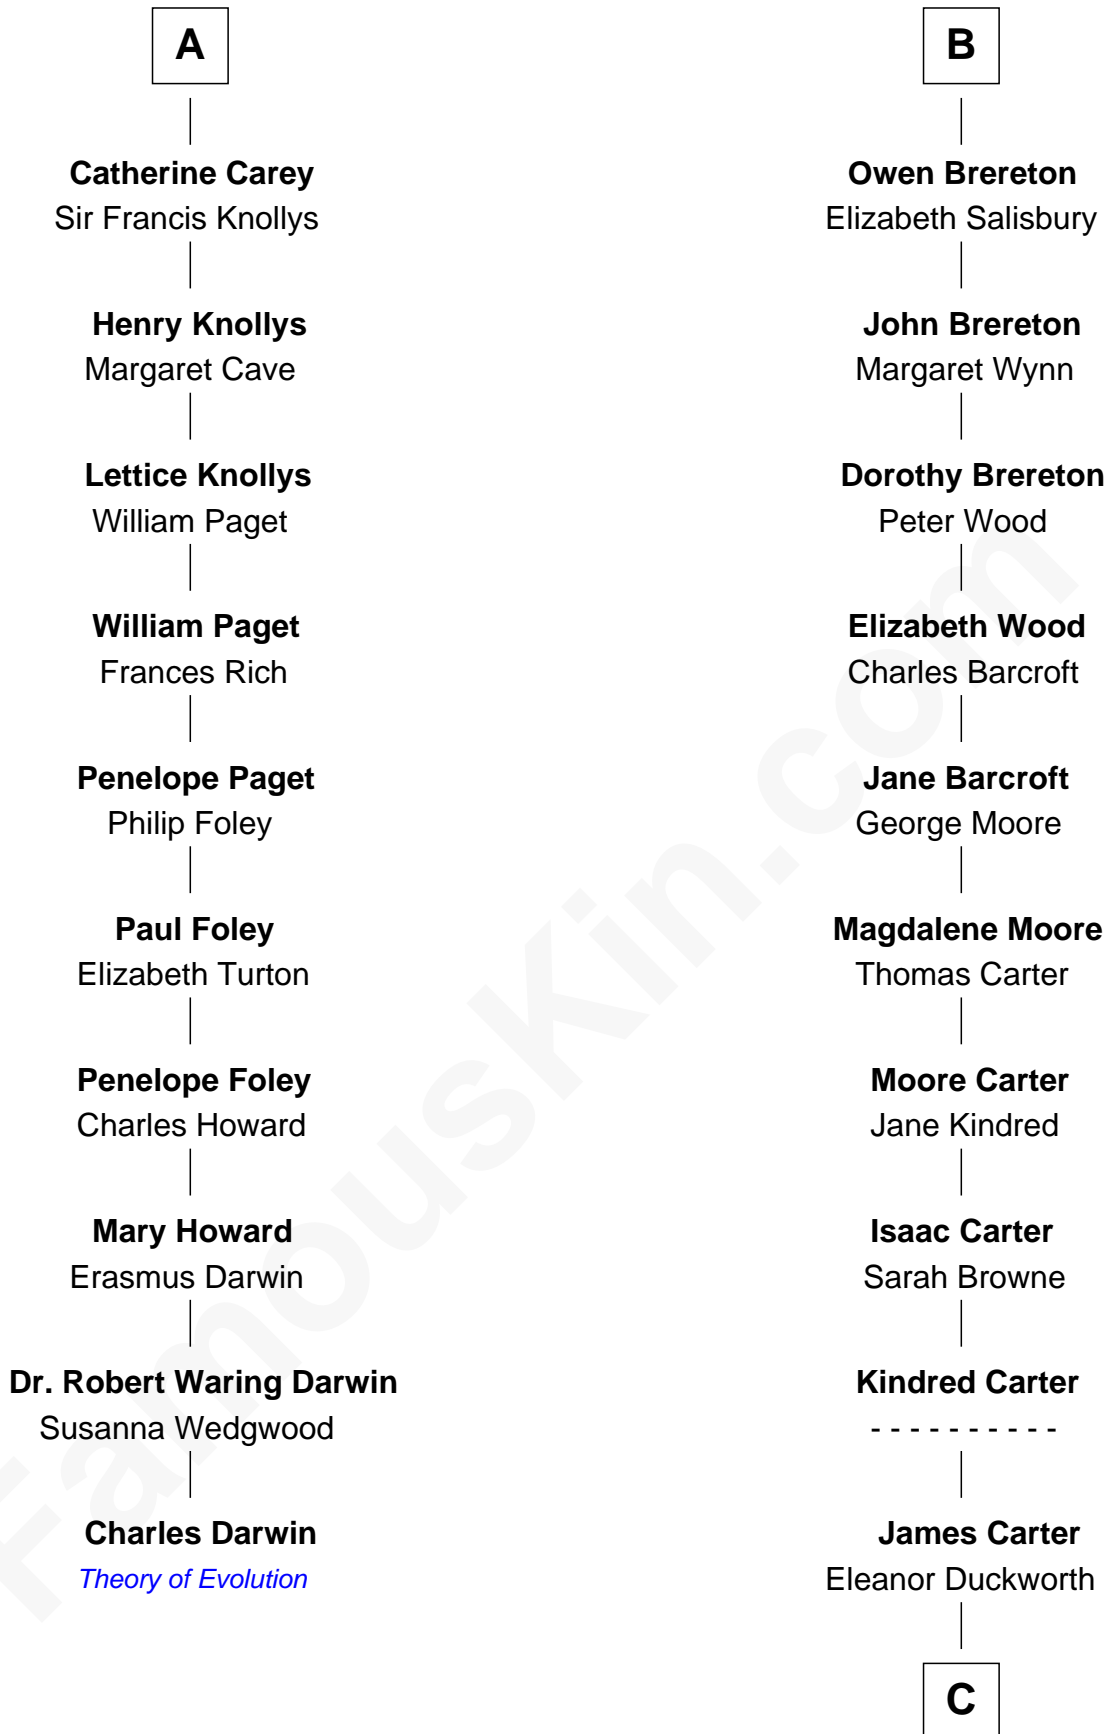

FamousKin.com Relationship Chart of

Charles Darwin

Theory of Evolution

16th cousin 5 times removed of

Jimmy Carter

39th U.S. President

Sir Robert de Holland

Maude la Zouche

C

|
Wiley Carter

Ann Ansley

|
Littleberry Walker Carter

Mary Ann Diligent Seals

|
William Archibald Carter

Nina Pratt

|
Earl Carter