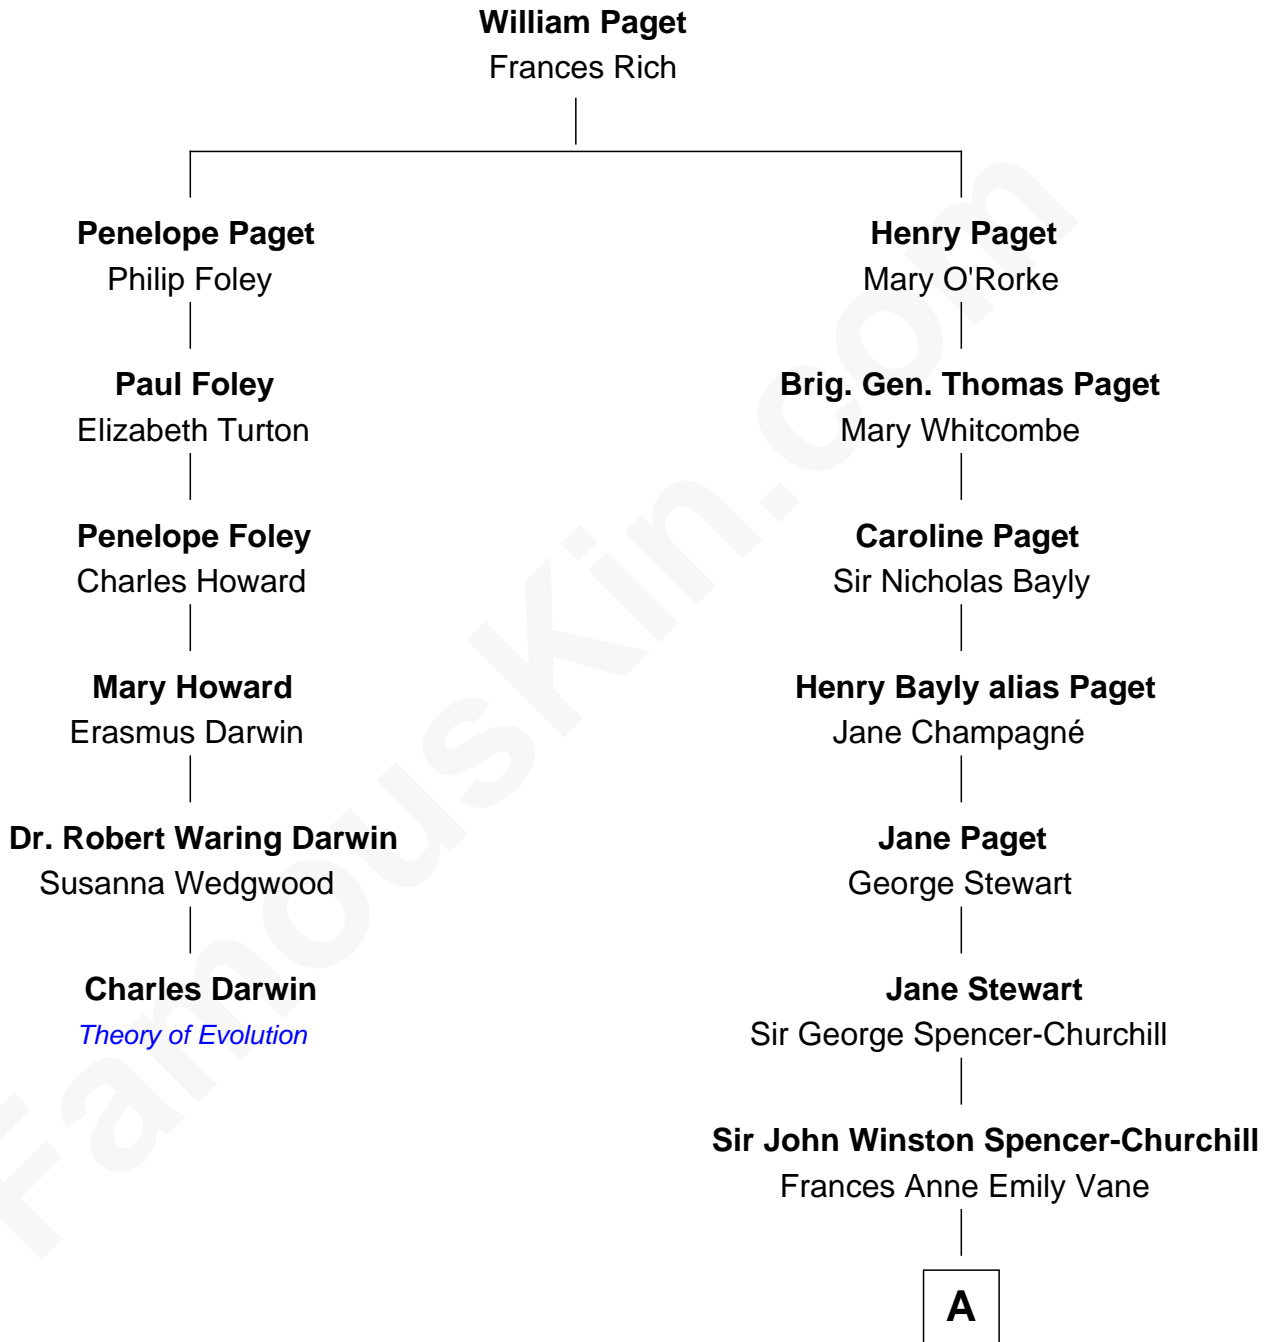

# FamousKin.com Relationship Chart of

**Charles Darwin**

*Theory of Evolution*

5th cousin 3 times removed of

**Sir Winston Churchill**

*Prime Minister of the United Kingdom*

A

Randolph Henry Spencer-Churchill

Jeanette Jerome

Sir Winston Churchill

*Prime Minister of the United Kingdom*

FamousKin.com