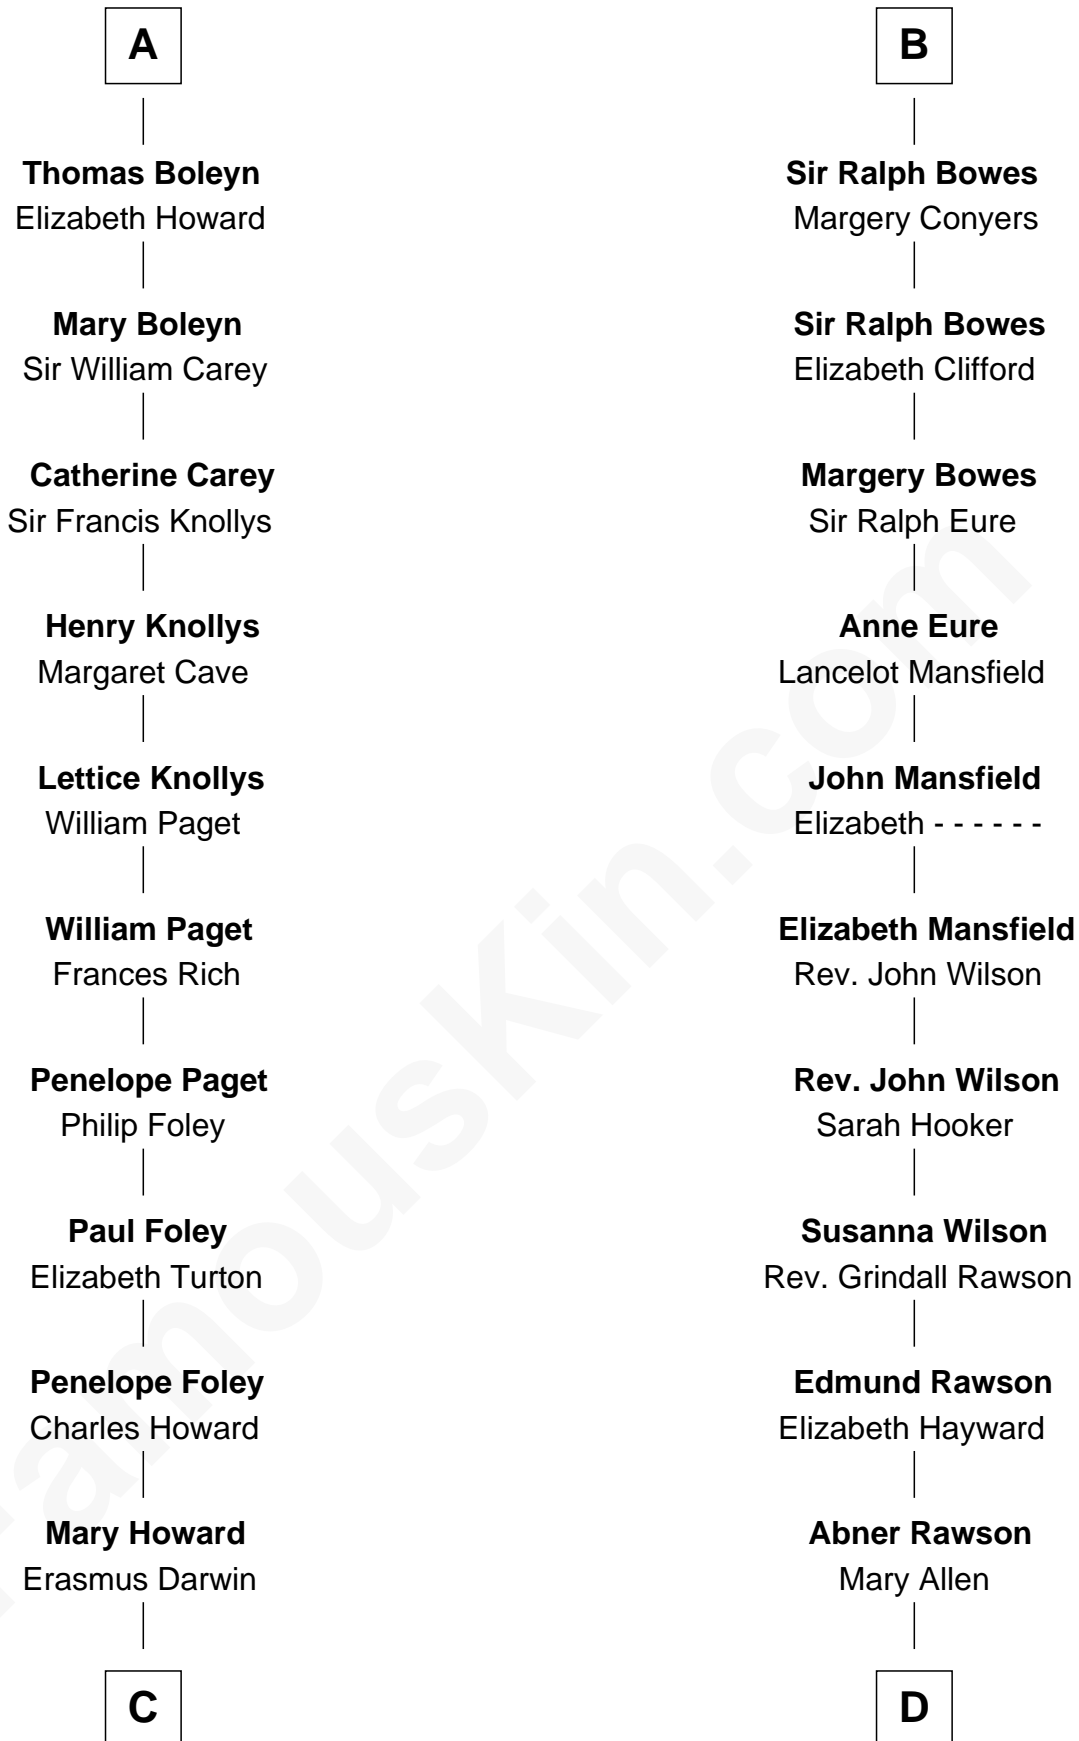

FamousKin.com Relationship Chart of

Charles Darwin

Theory of Evolution

18th cousin 2 times removed of

William Howard Taft

27th U.S. President

John IV le Strange

Joan de Somery

FamousKin.com