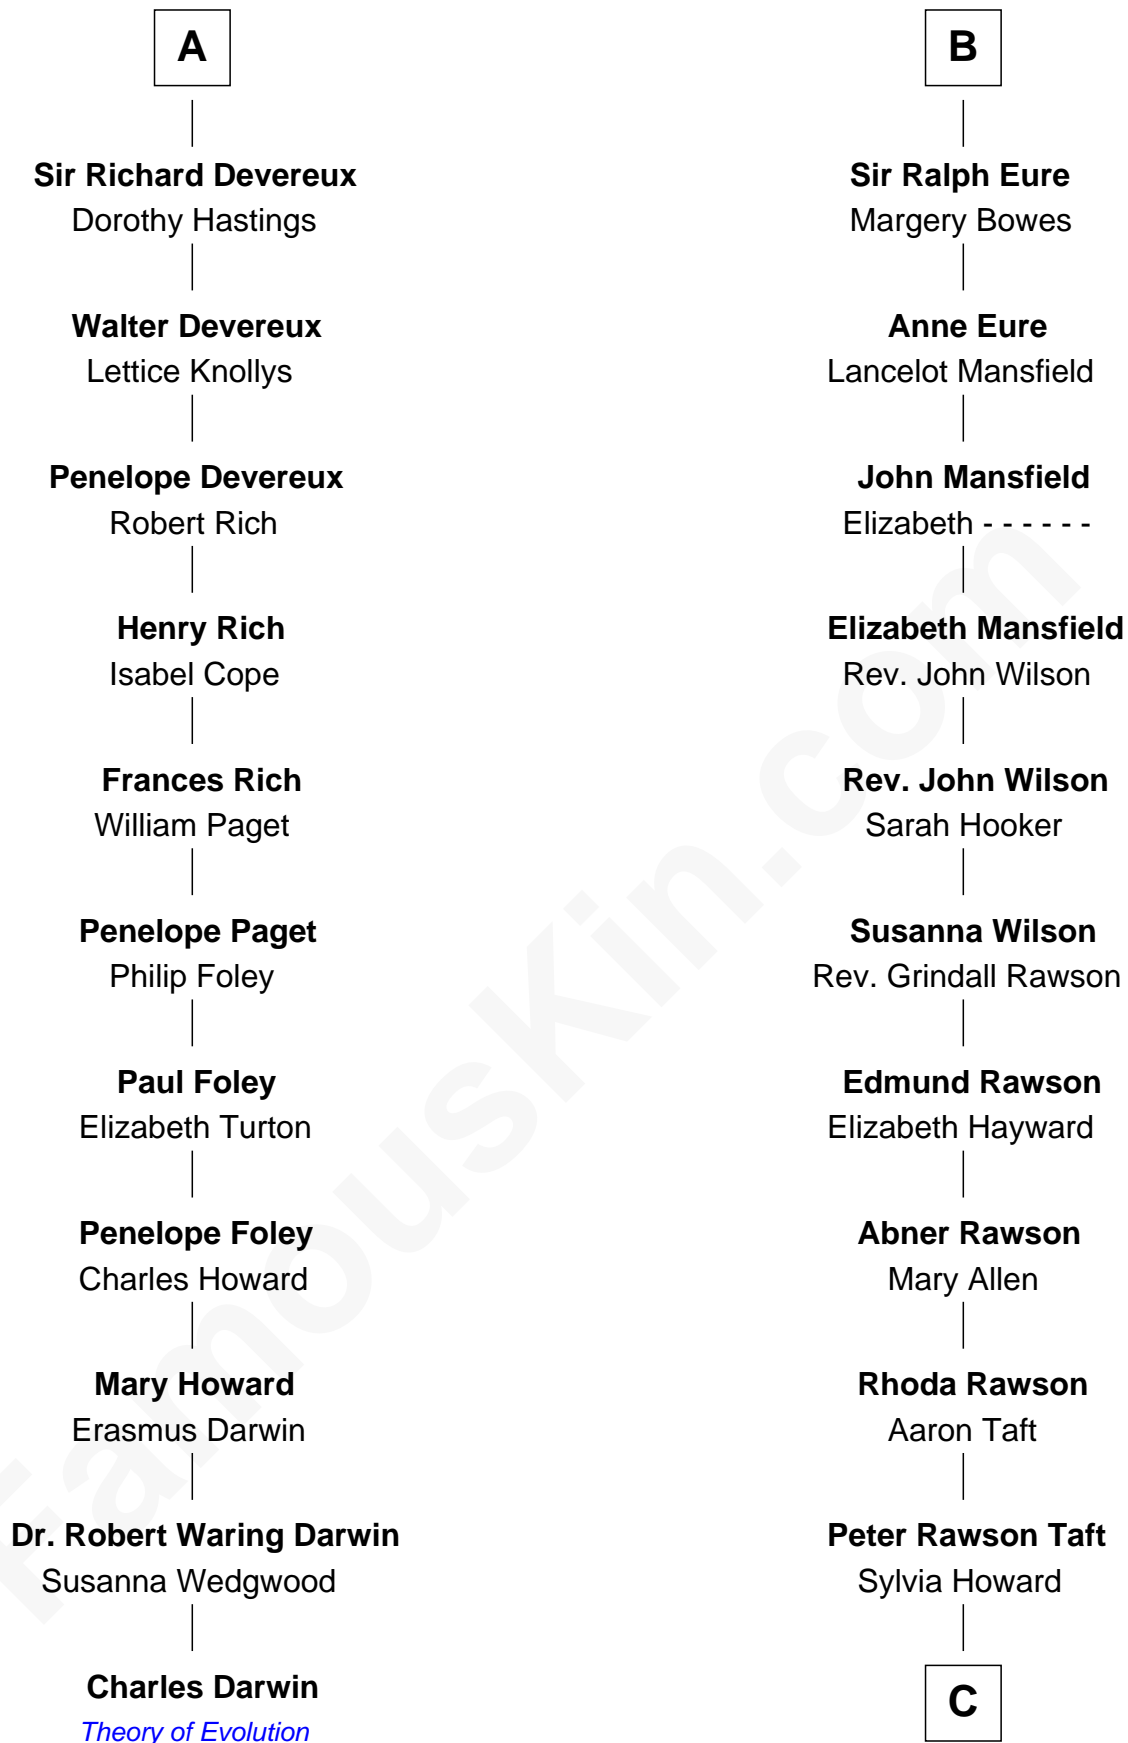

FamousKin.com Relationship Chart of

Charles Darwin

Theory of Evolution

17th cousin 1 time removed of

William Howard Taft

27th U.S. President

Ralph de Stafford

Margaret de Audley

Anne Gascoigne

Muriel Hastings

Sir Ralph Eure

Sir William Eure

Elizabeth Willoughby

B

C

Alphonso Taft
Louisa Maria Torrey

William Howard Taft
27th U.S. President

FamousKin.com