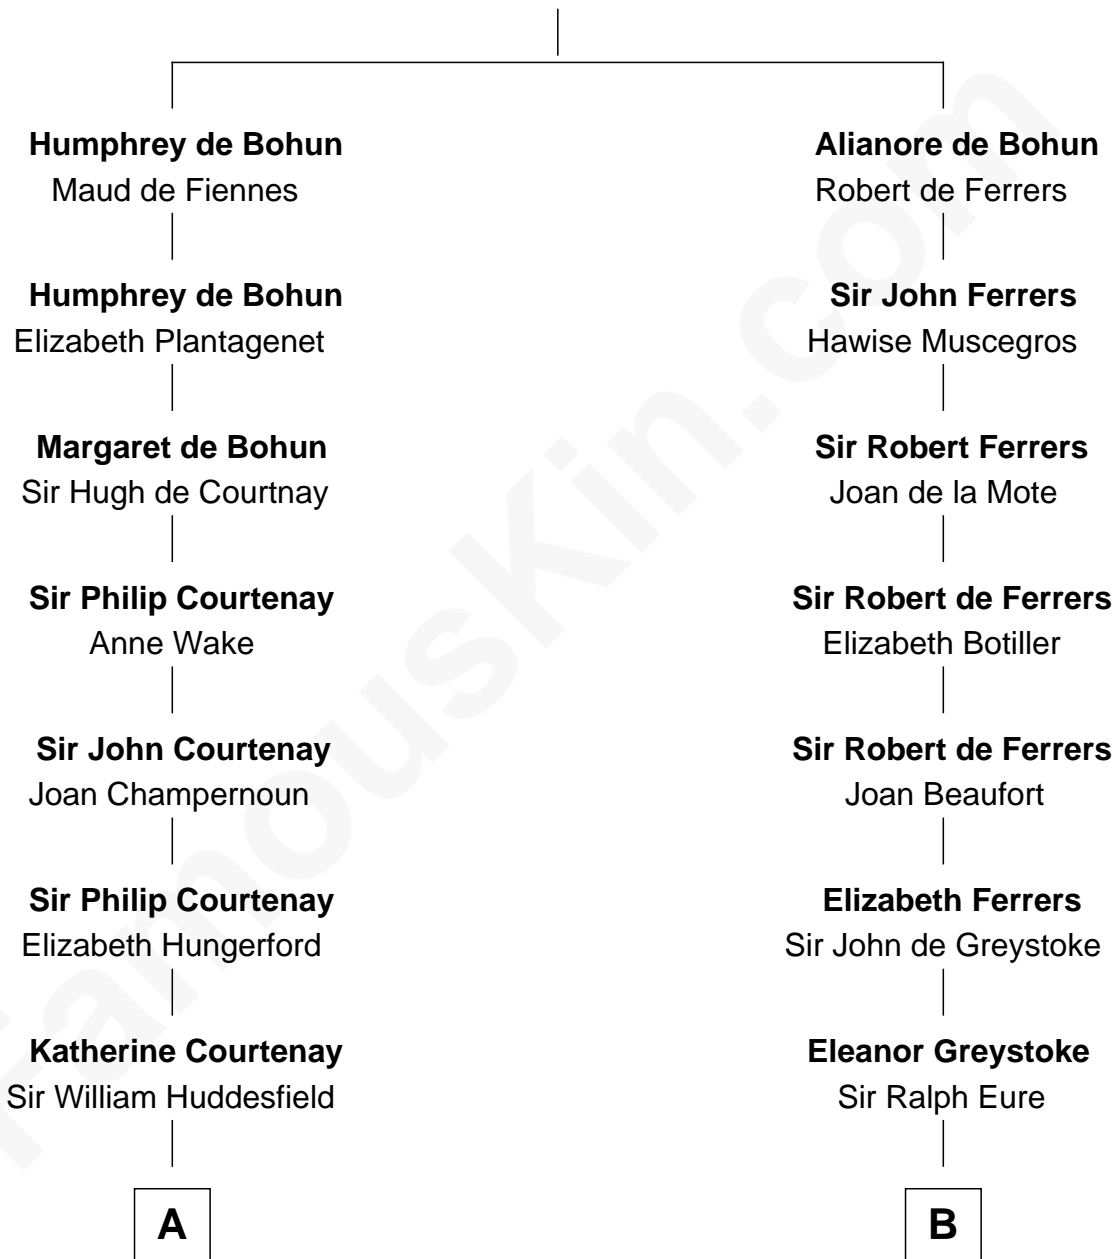

FamousKin.com Relationship Chart of

Charles Darwin

Theory of Evolution

17th cousin 4 times removed of

William Howard Taft

27th U.S. President

Sir Humphrey de Bohun

Eleanor de Braiose

C

Abner Rawson

Mary Allen

Rhoda Rawson

Aaron Taft

Peter Rawson Taft

Sylvia Howard

Alphonso Taft

Louisa Maria Torrey

William Howard Taft

27th U.S. President